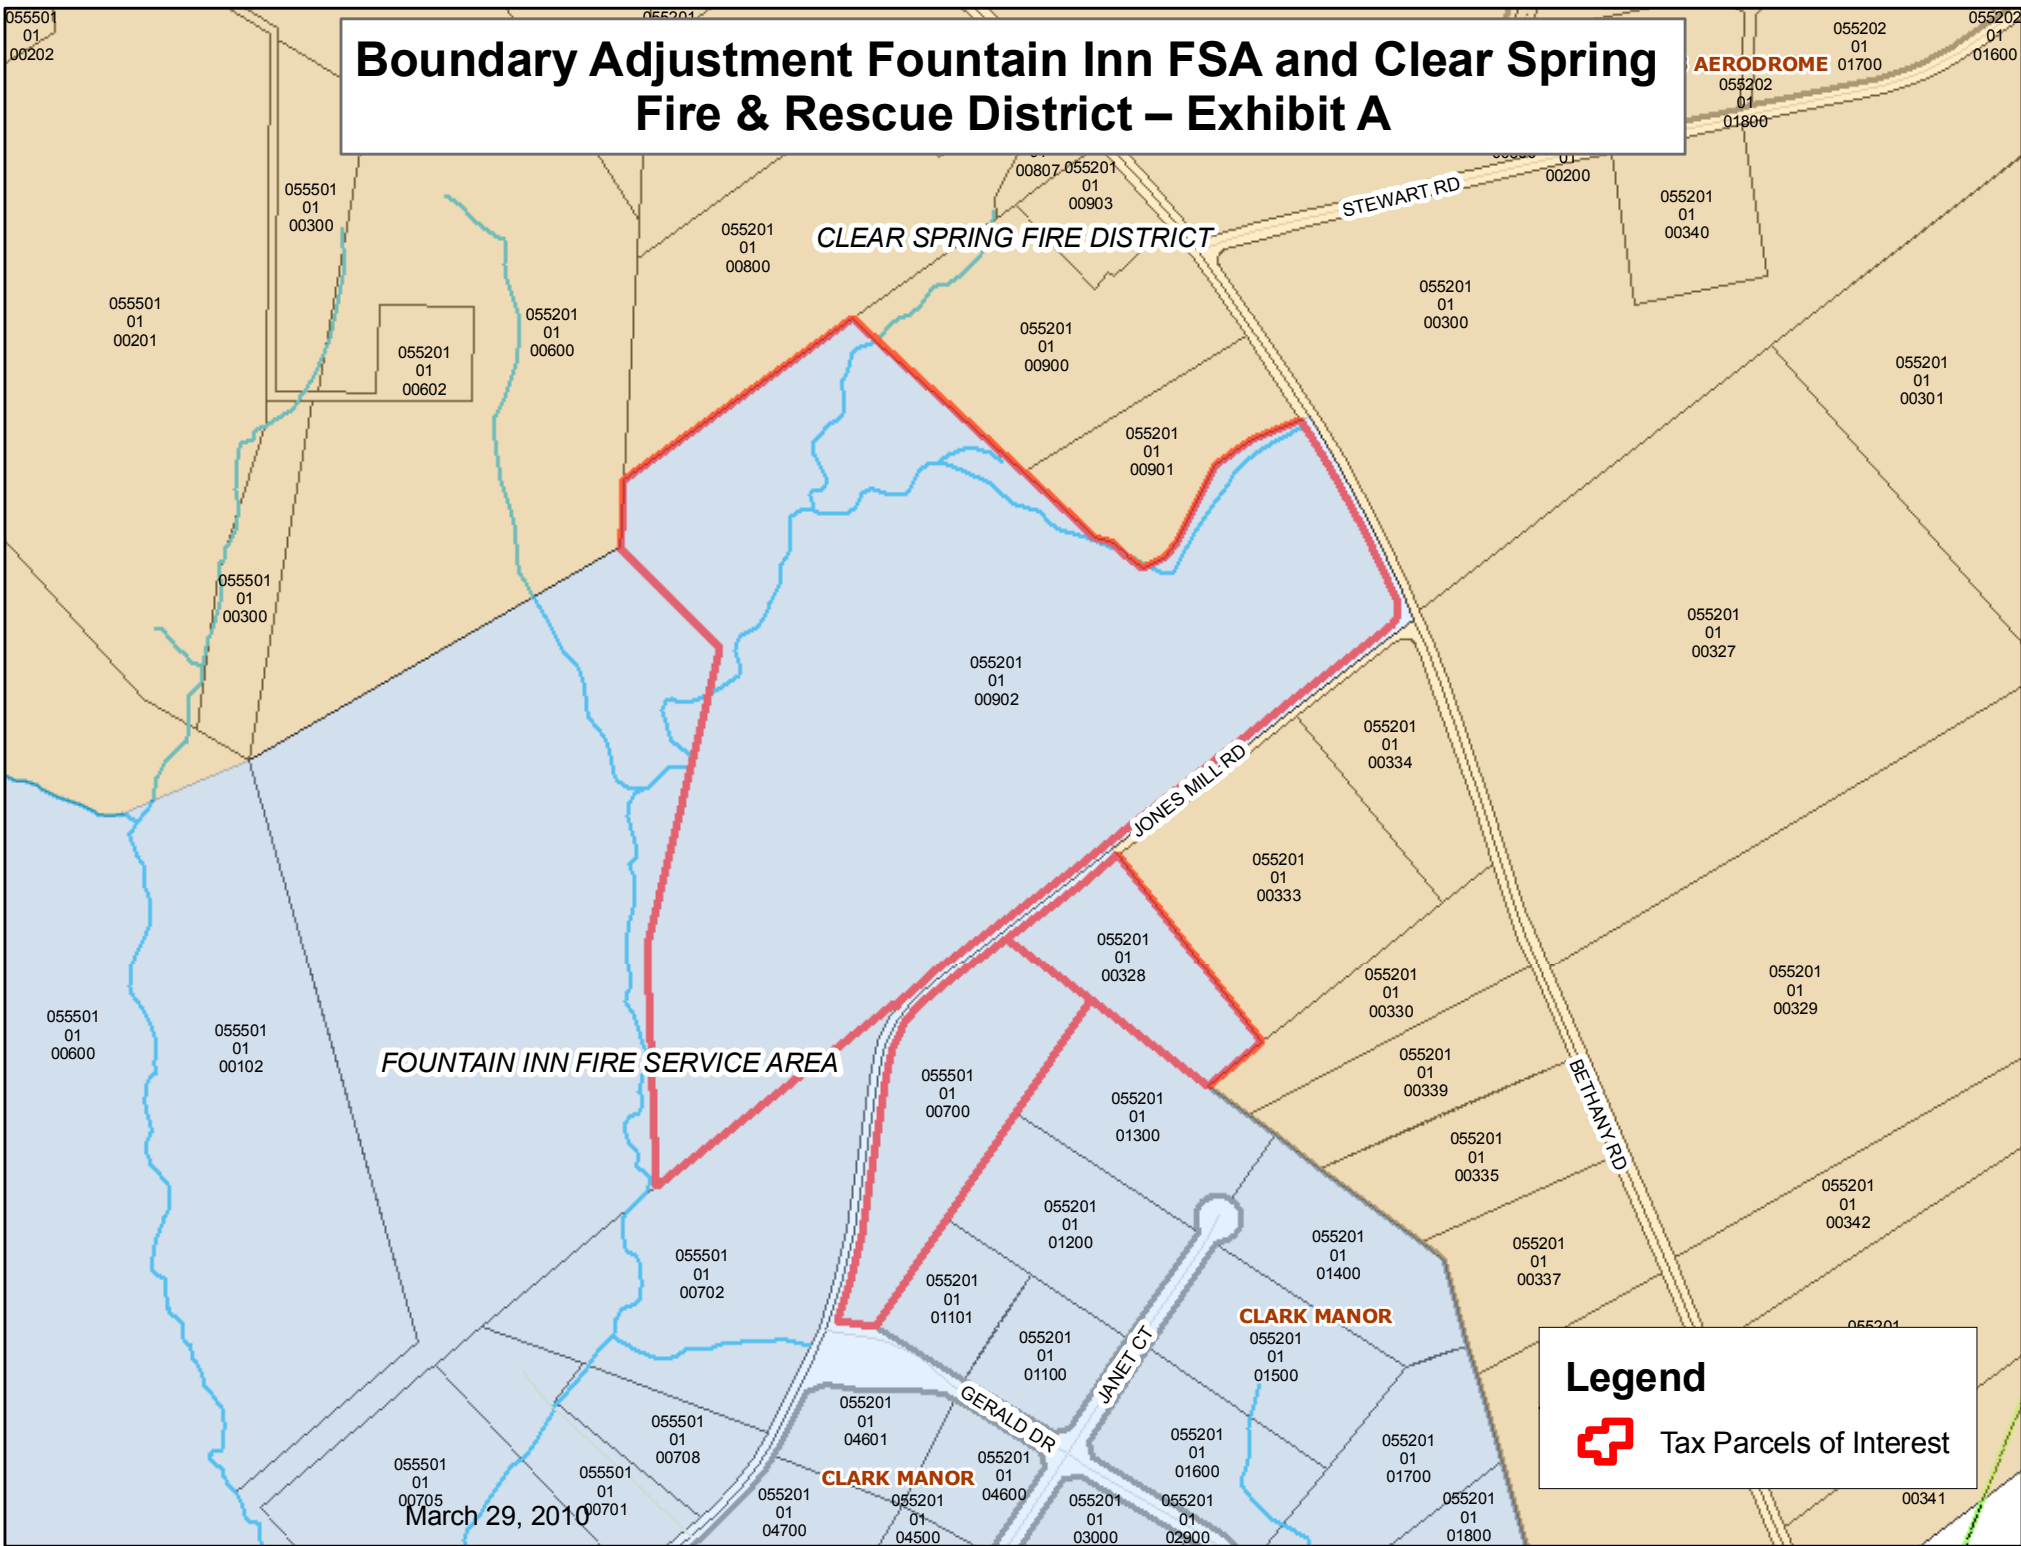

Boundary Adjustment Fountain Inn FSA and Clear Spring Fire & Rescue District – Exhibit A

Legend

 Tax Parcels of Interest