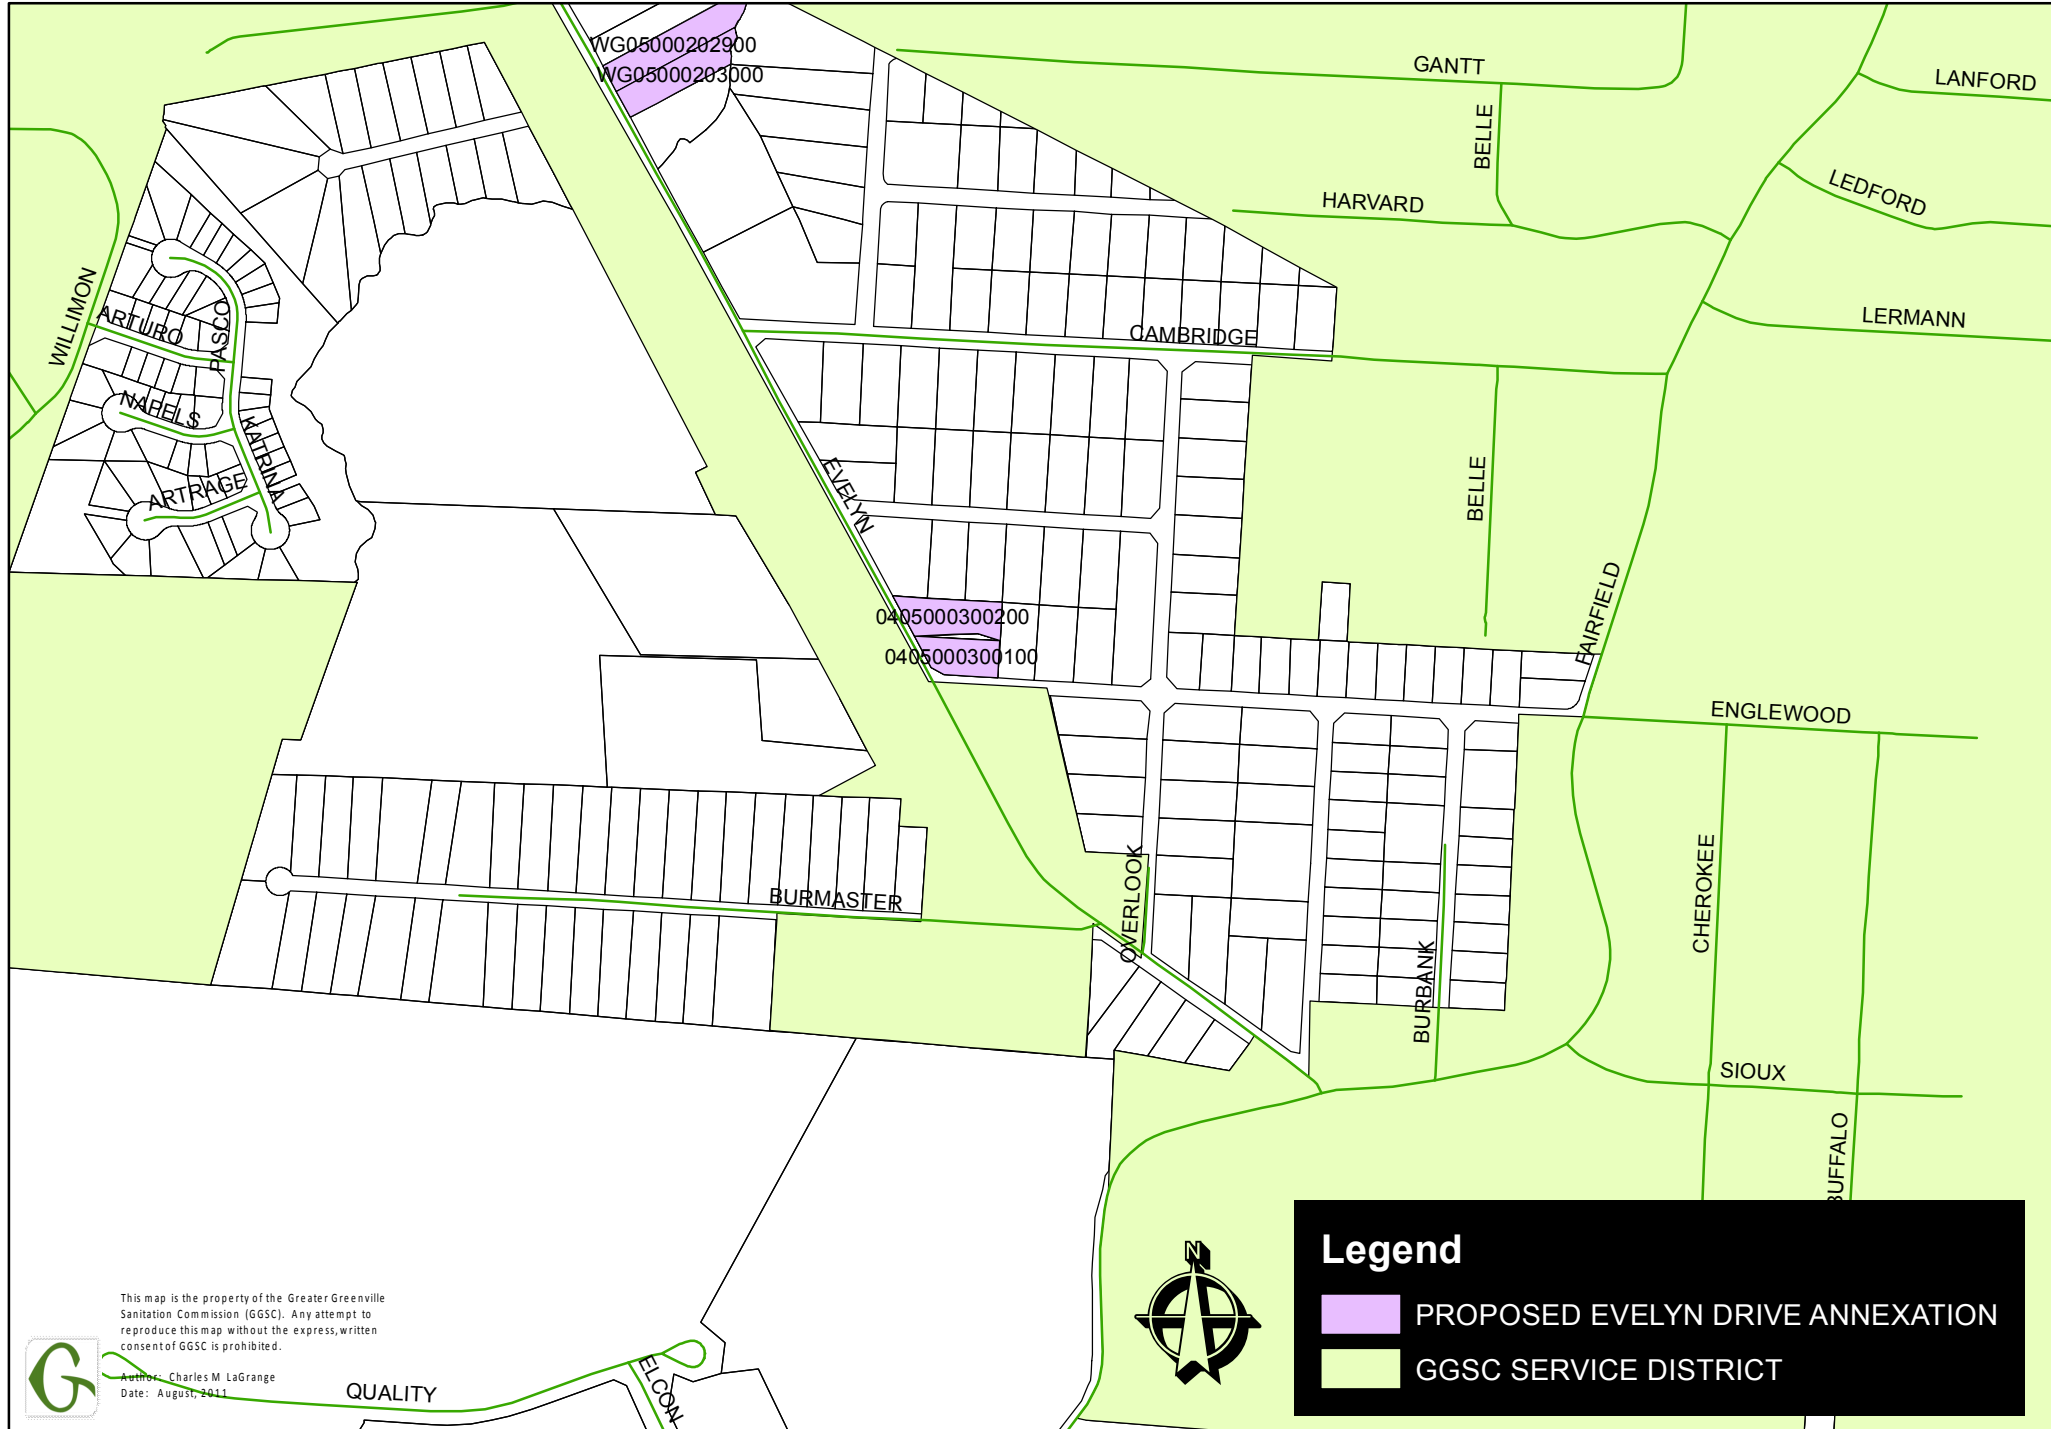

EVELYN DRIVE PROPOSED ANNEXATION

4 PROPERTIES / DISTRICT 25 / LOTTIE GIBSON

Author: Charles M LaGrange
Date: August, 2011

QUALITY

ELCON

Legend

- PROPOSED EVELYN DRIVE ANNEXATION
- GGSC SERVICE DISTRICT