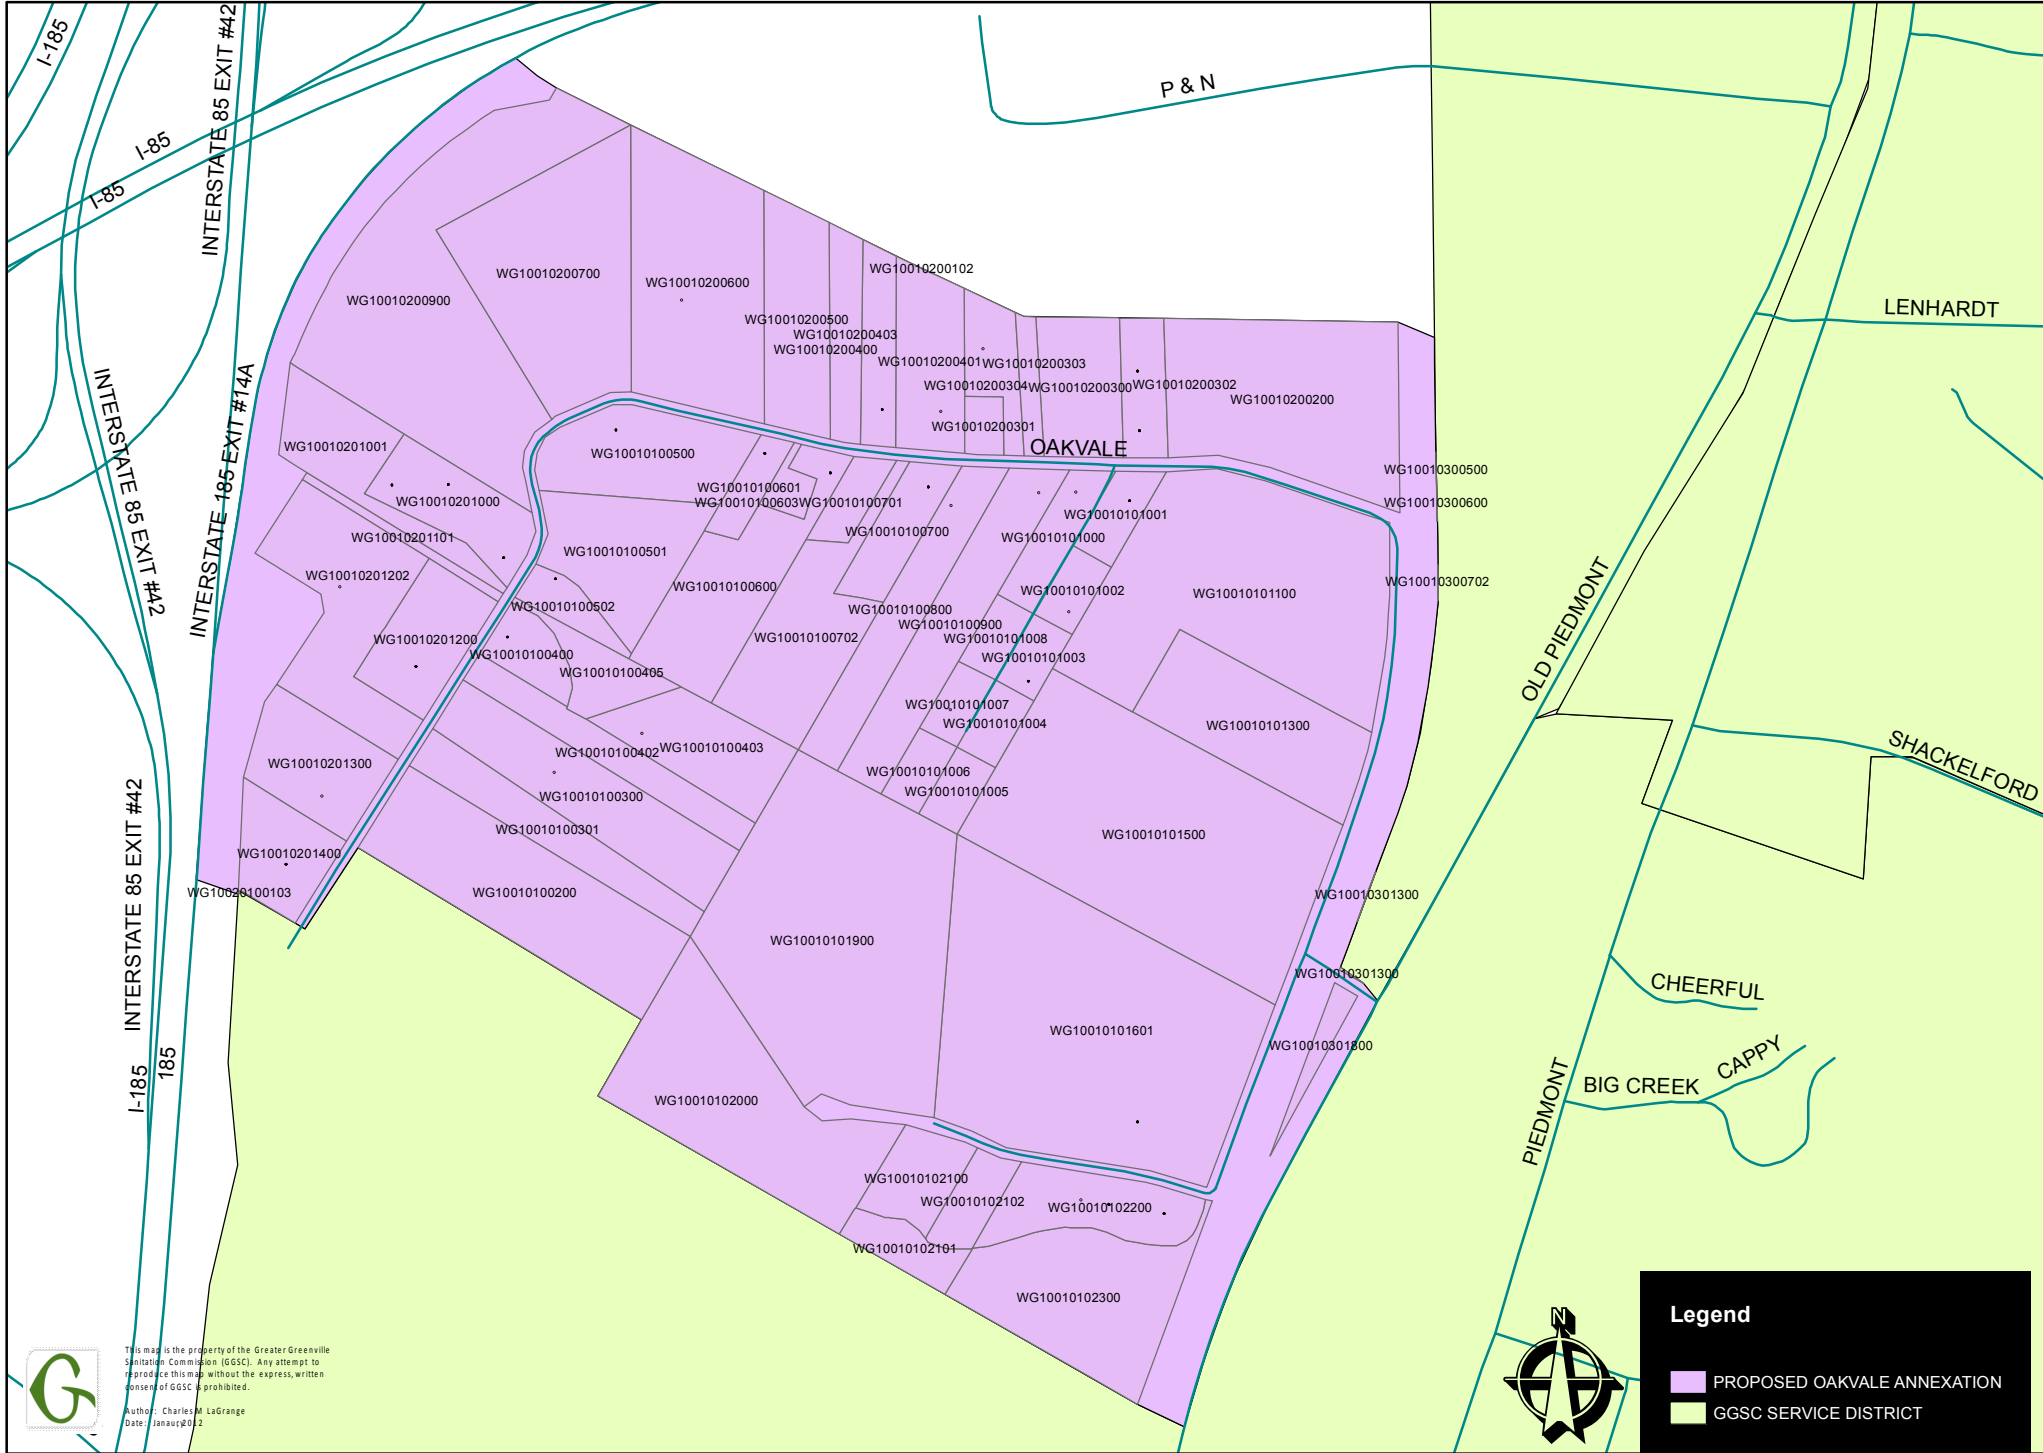

OAKVALE ROAD PROPOSED ANNEXATION

58 PROPERTIES / DISTRICT 25 LOTTIE GIBSON

Legend

- PROPOSED OAKVALE ANNEXATION
- GGSC SERVICE DISTRICT