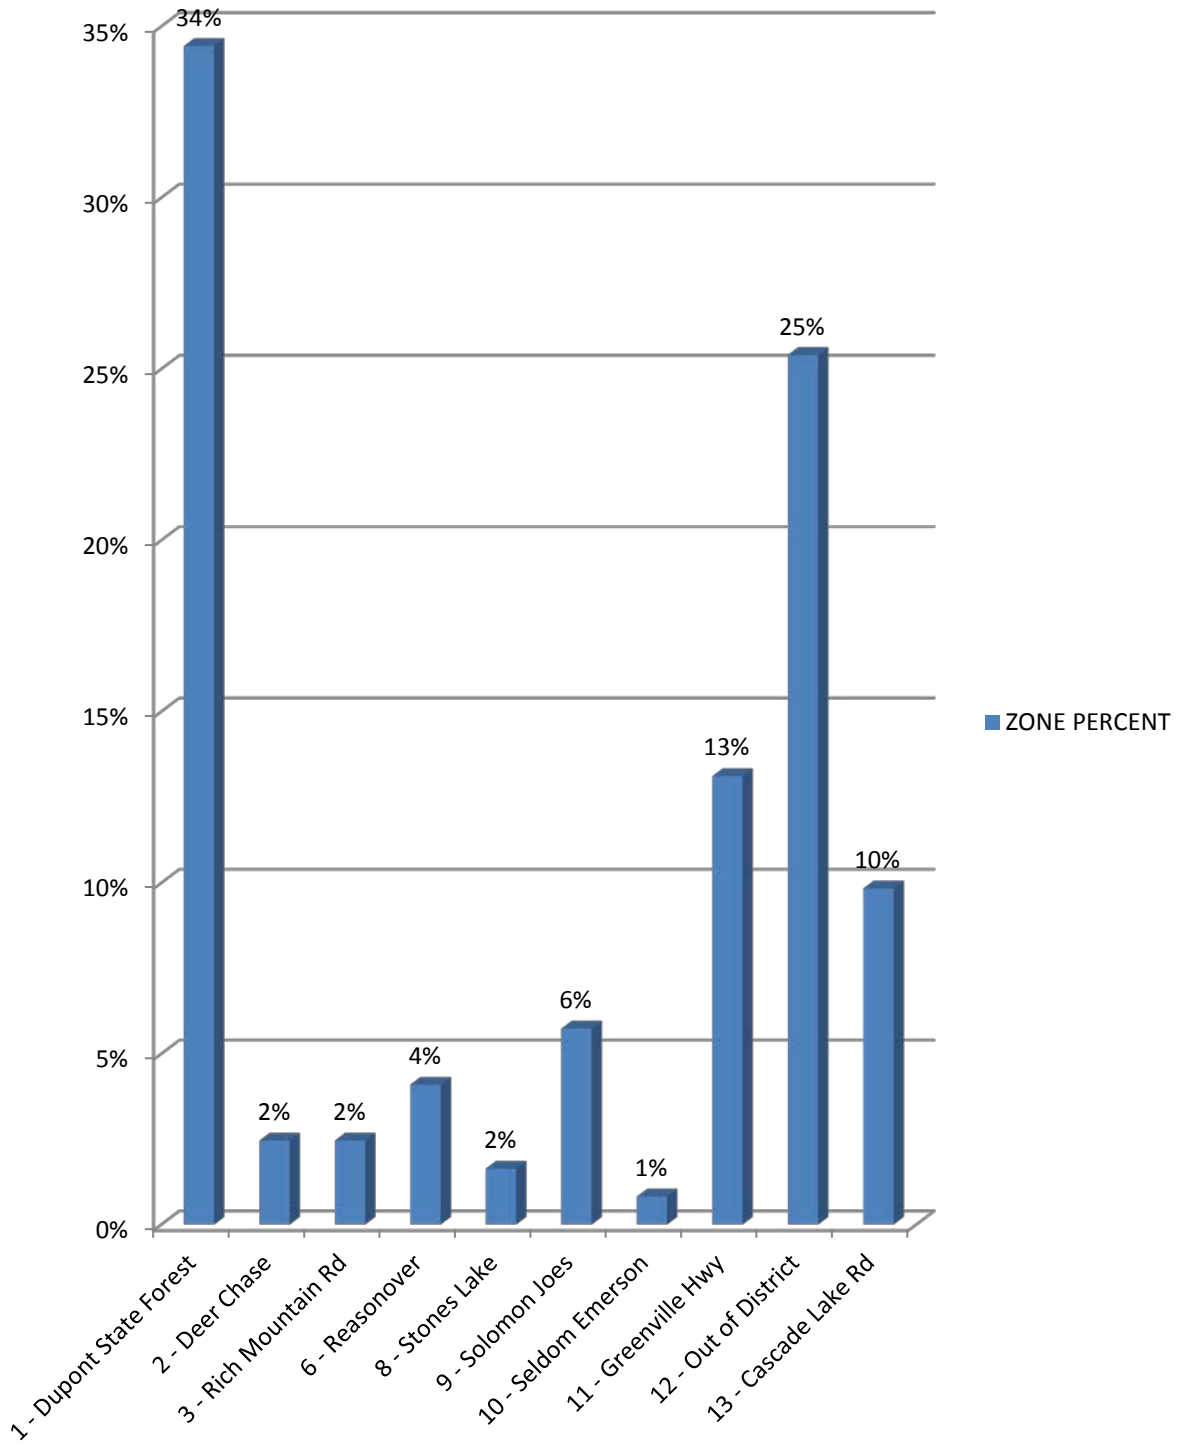

Cedar Mountain Fire/Rescue

Cedar Mountain, North Carolina

Incident Count for Zone for Date Range

Zone: All Zones | Start Date: 01/01/2016 | End Date: 08/07/2016 | Year to date

NC ZONE	NUMBER OF CALLS	ZONE PERCENT	DISTRICT PERCENT
1 - Dupont State Forest	42	34%	27%
2 - Deer Chase	3	2%	2%
3 - Rich Mountain Rd	3	2%	2%
6 - Reasonover	5	4%	3%
8 - Stones Lake	2	2%	1%
9 - Solomon Joes	7	6%	4%
10 - Seldom Emerson	1	1%	1%
11 - Greenville Hwy	16	13%	10%
12 - Out of District	31	25%	20%
13 - Cascade Lake Rd	12	10%	8%
TOTAL:	122	100%	77%

SC ZONE	NUMBER OF CALLS	ZONE PERCENT	DISTRICT PERCENT
14 - Geer Hwy	9	25%	6%
15 - Cliff Ridge	3	8%	2%
16 - Caesars Head Community	4	11%	3%
17 - Caesars Head State Park	15	42%	9%
18 - YMCA Camp Greenville	4	11%	3%
20 - YMCA Camp Rd.	1	3%	1%
TOTAL:	36	100%	23%

TOTAL FOR TIME PERIOD:	158

Cedar Mountain Fire/Rescue

Cedar Mountain, North Carolina

NC ZONE PERCENTAGES