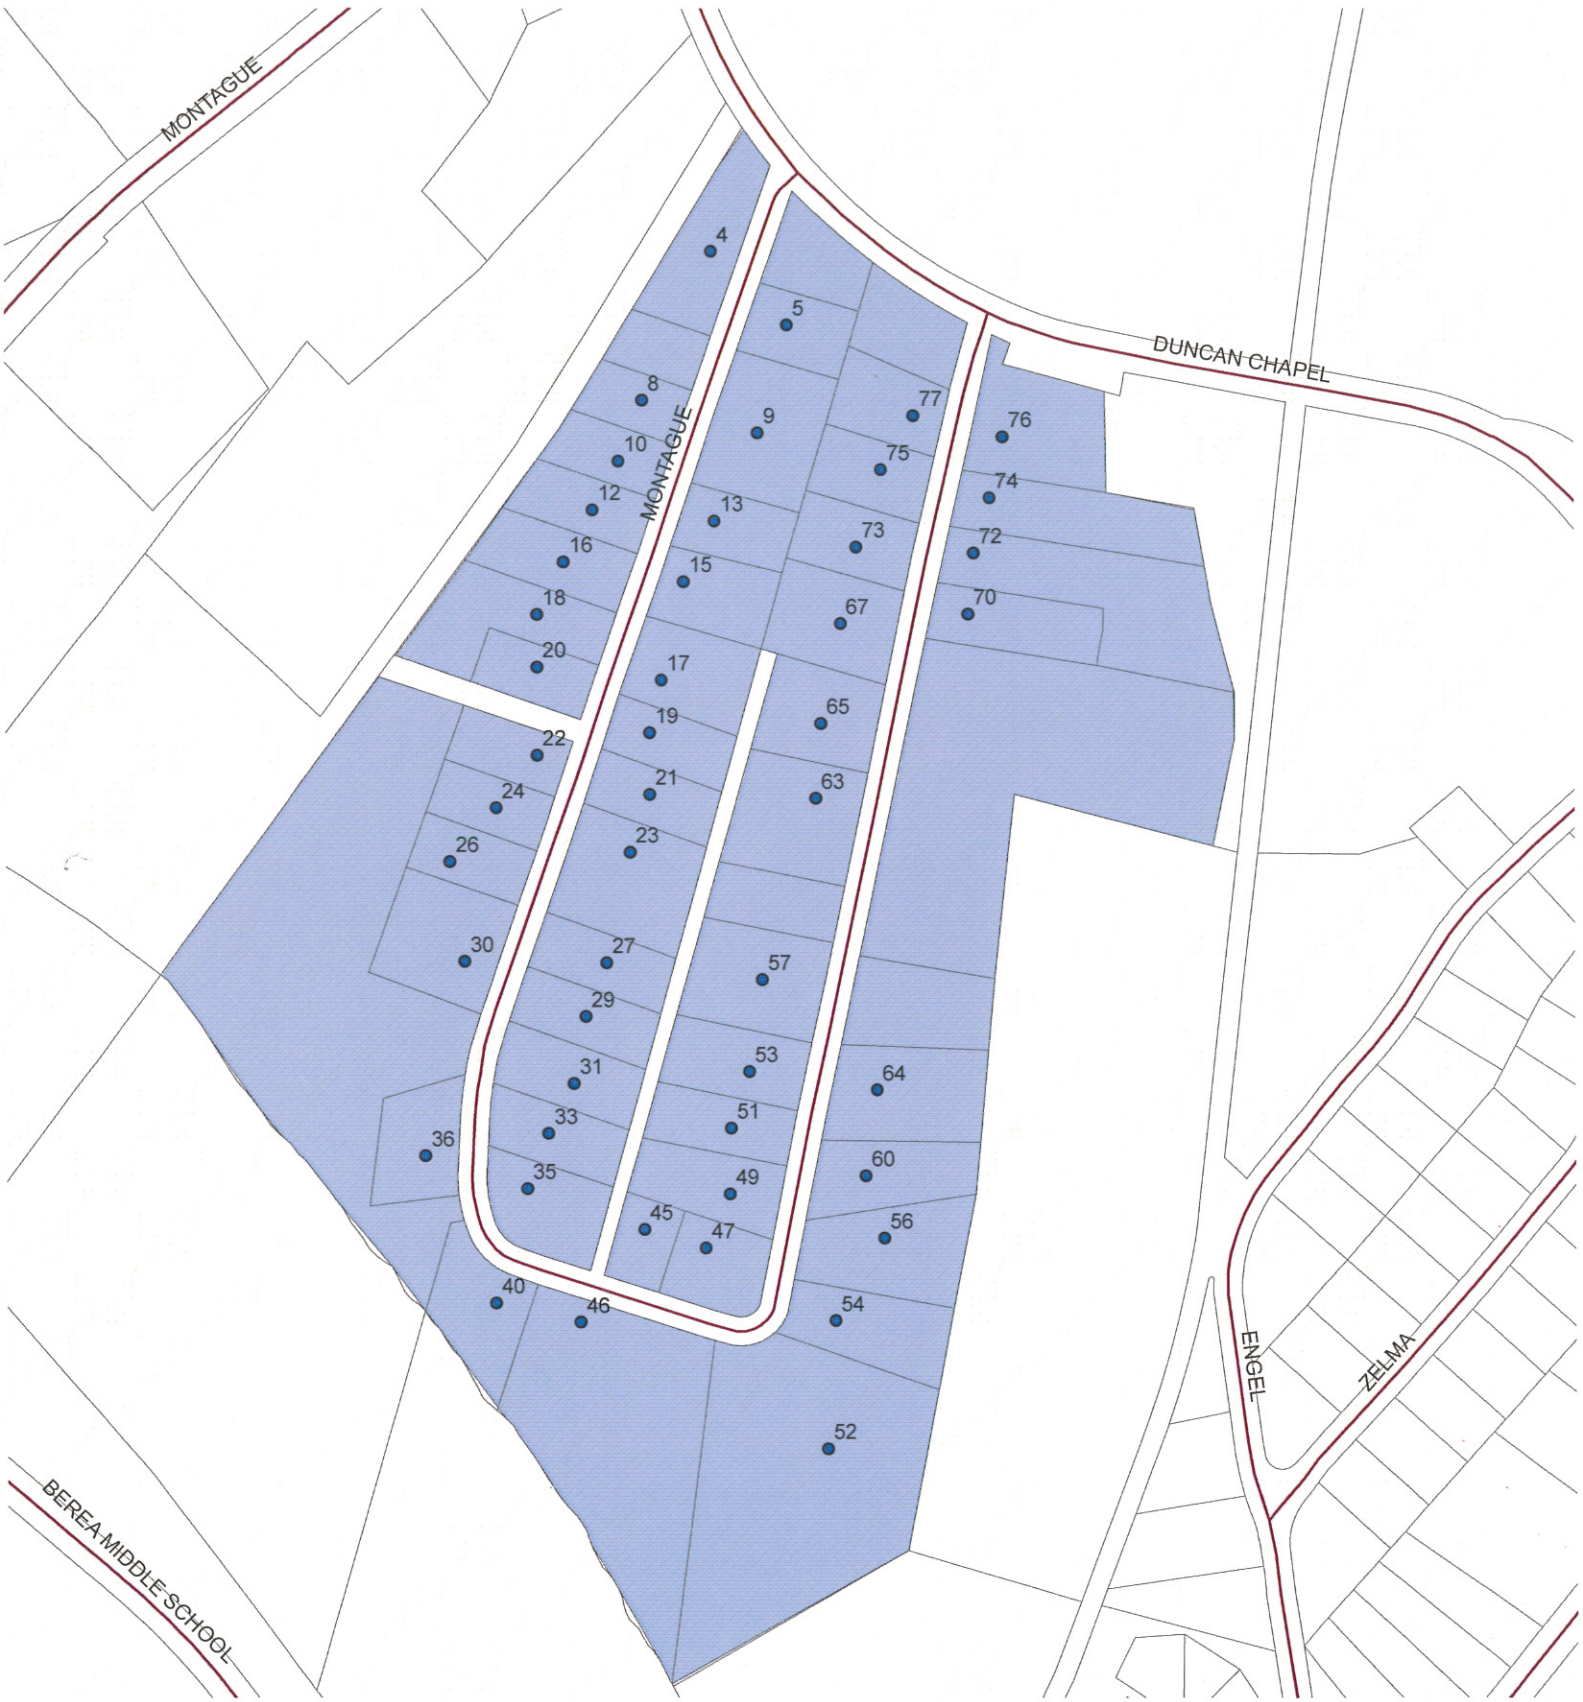

GREATER GREENVILLE SANITATION PROPOSED ANNEXATION

MONTAGUE CIRCLE

Legend

 MONATAGUE_CIRCLE_1

Map Produced By: Chuck LaGrange
Date: 9/9/2016
Greater Greenville Sanitation
1600 W. Washington Street
Greenville, SC 29602
P. 864-232-6721
F. 864-367-7967
O. www.ggsc.gov