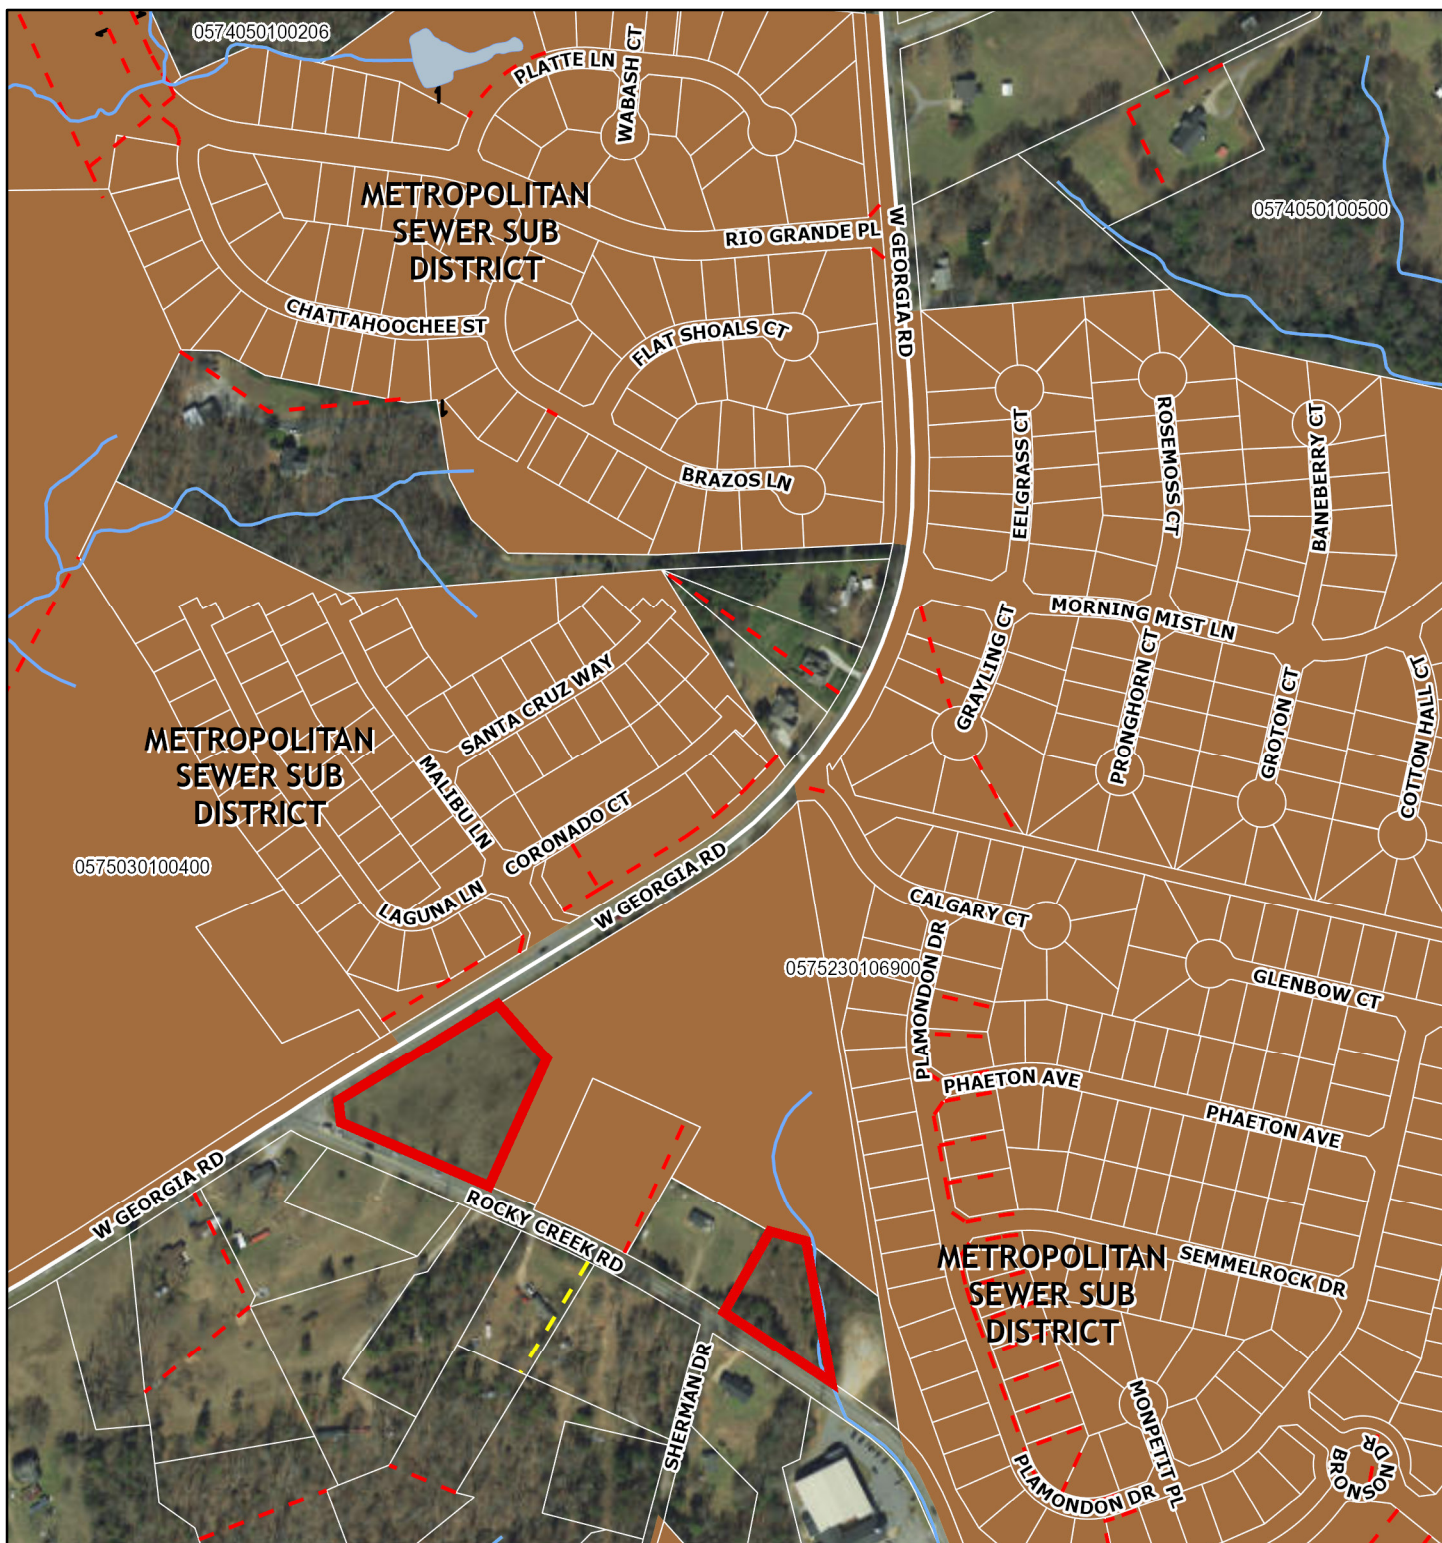

# Greenville County, SC

January 18, 2018

1:4,800

Greenville County GIS  
Greenville County GIS Division