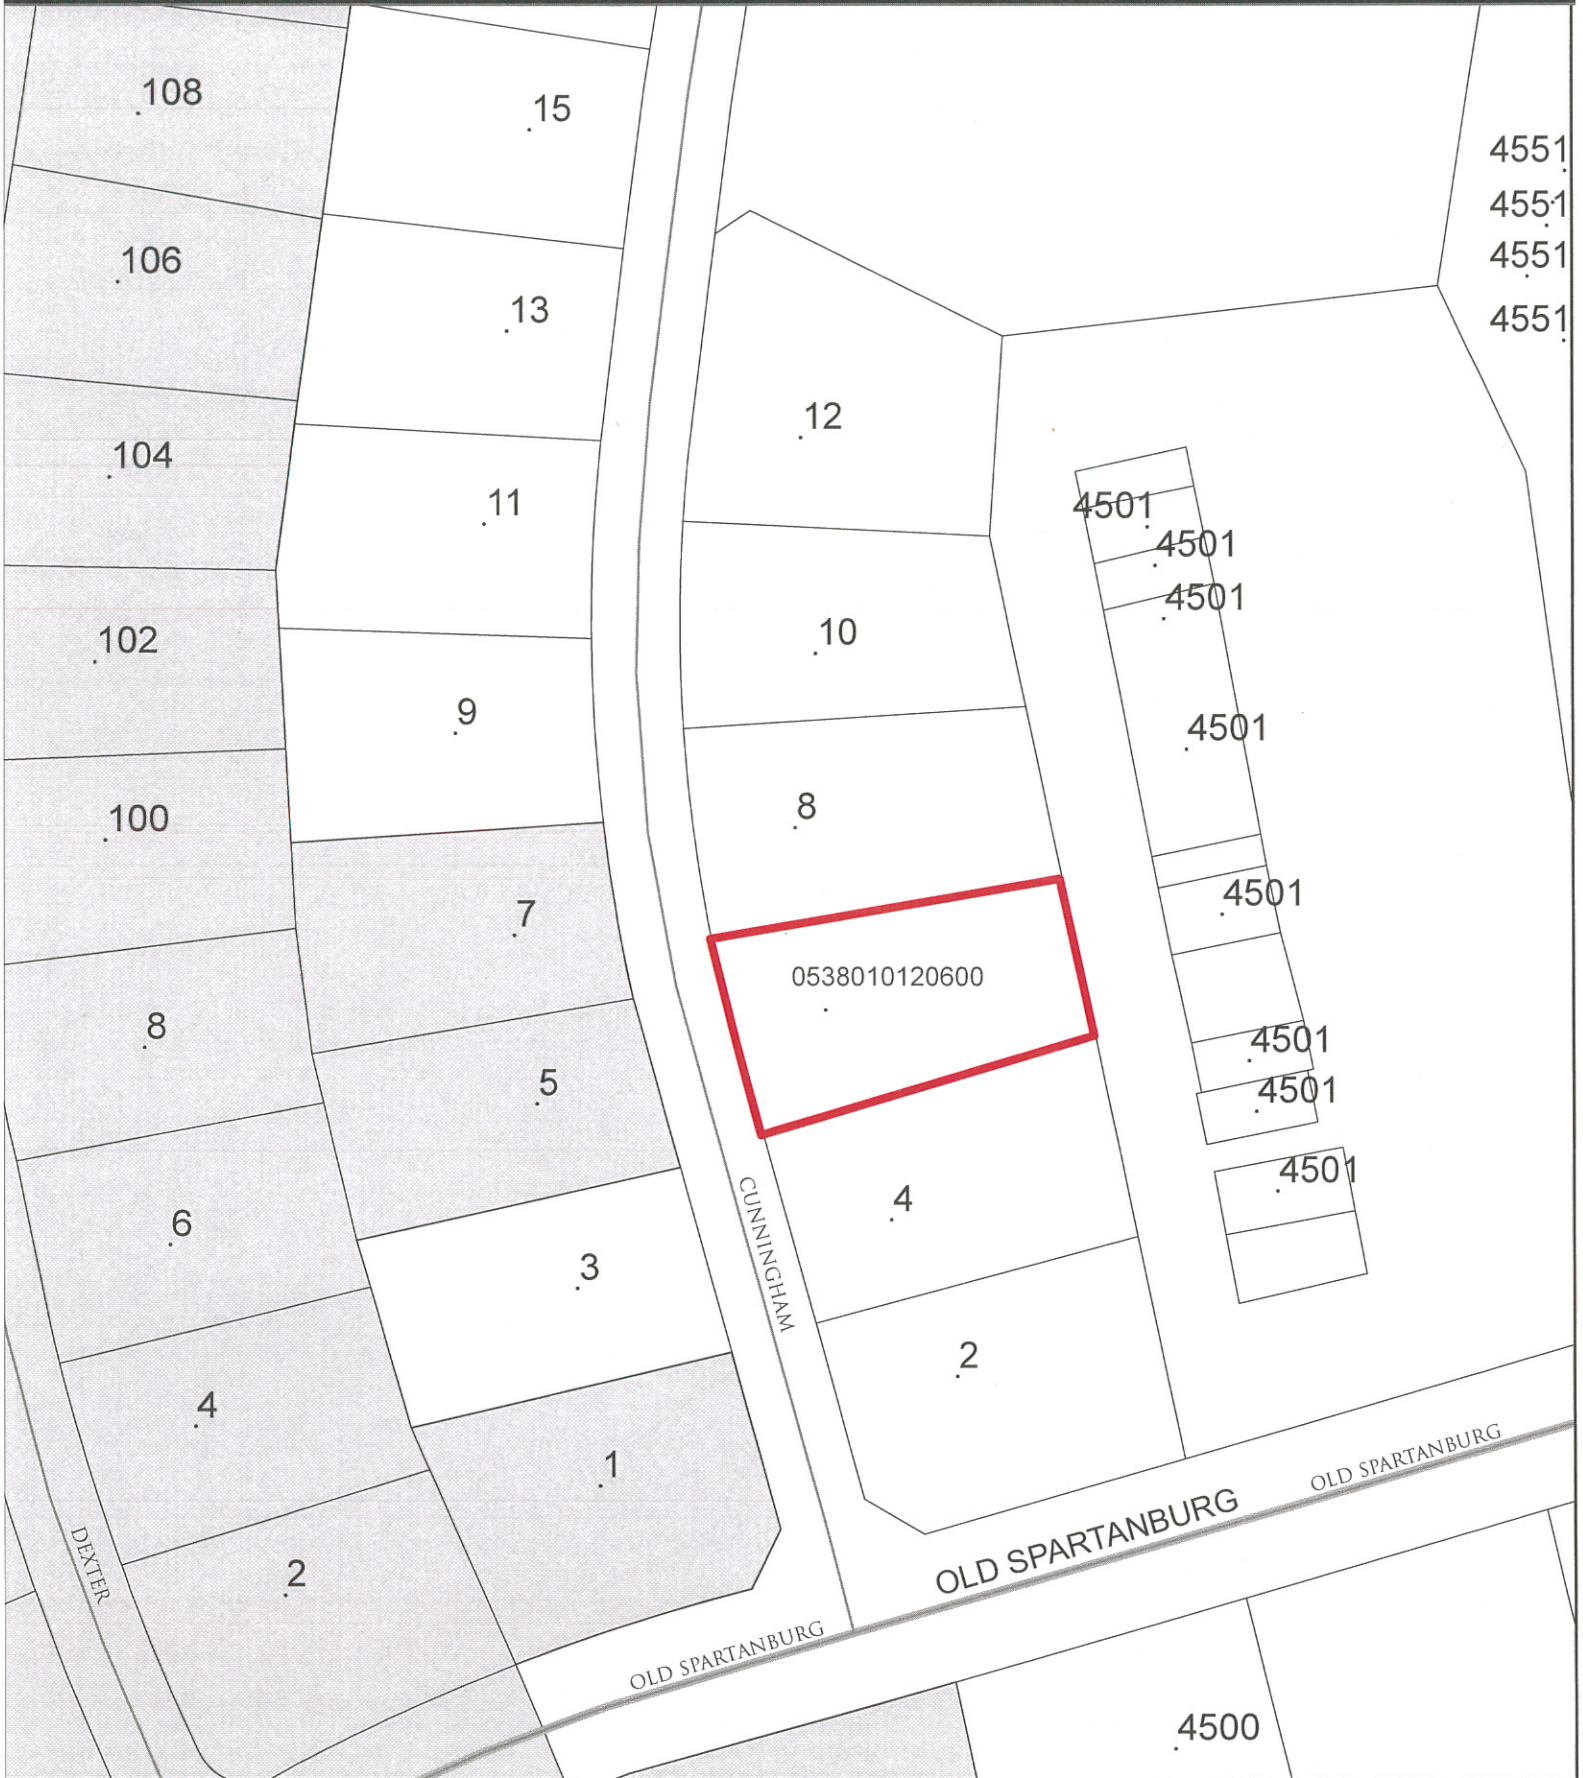

Proposed Annexation: 0538010120600

Address: 6 Cunningham Rd

Legend

GGSD

Date: Novembre, 2017
Author: Chuck LaGrange
Organization: Greater Greenville Sanitation District
Data Source: Greenville County GIS