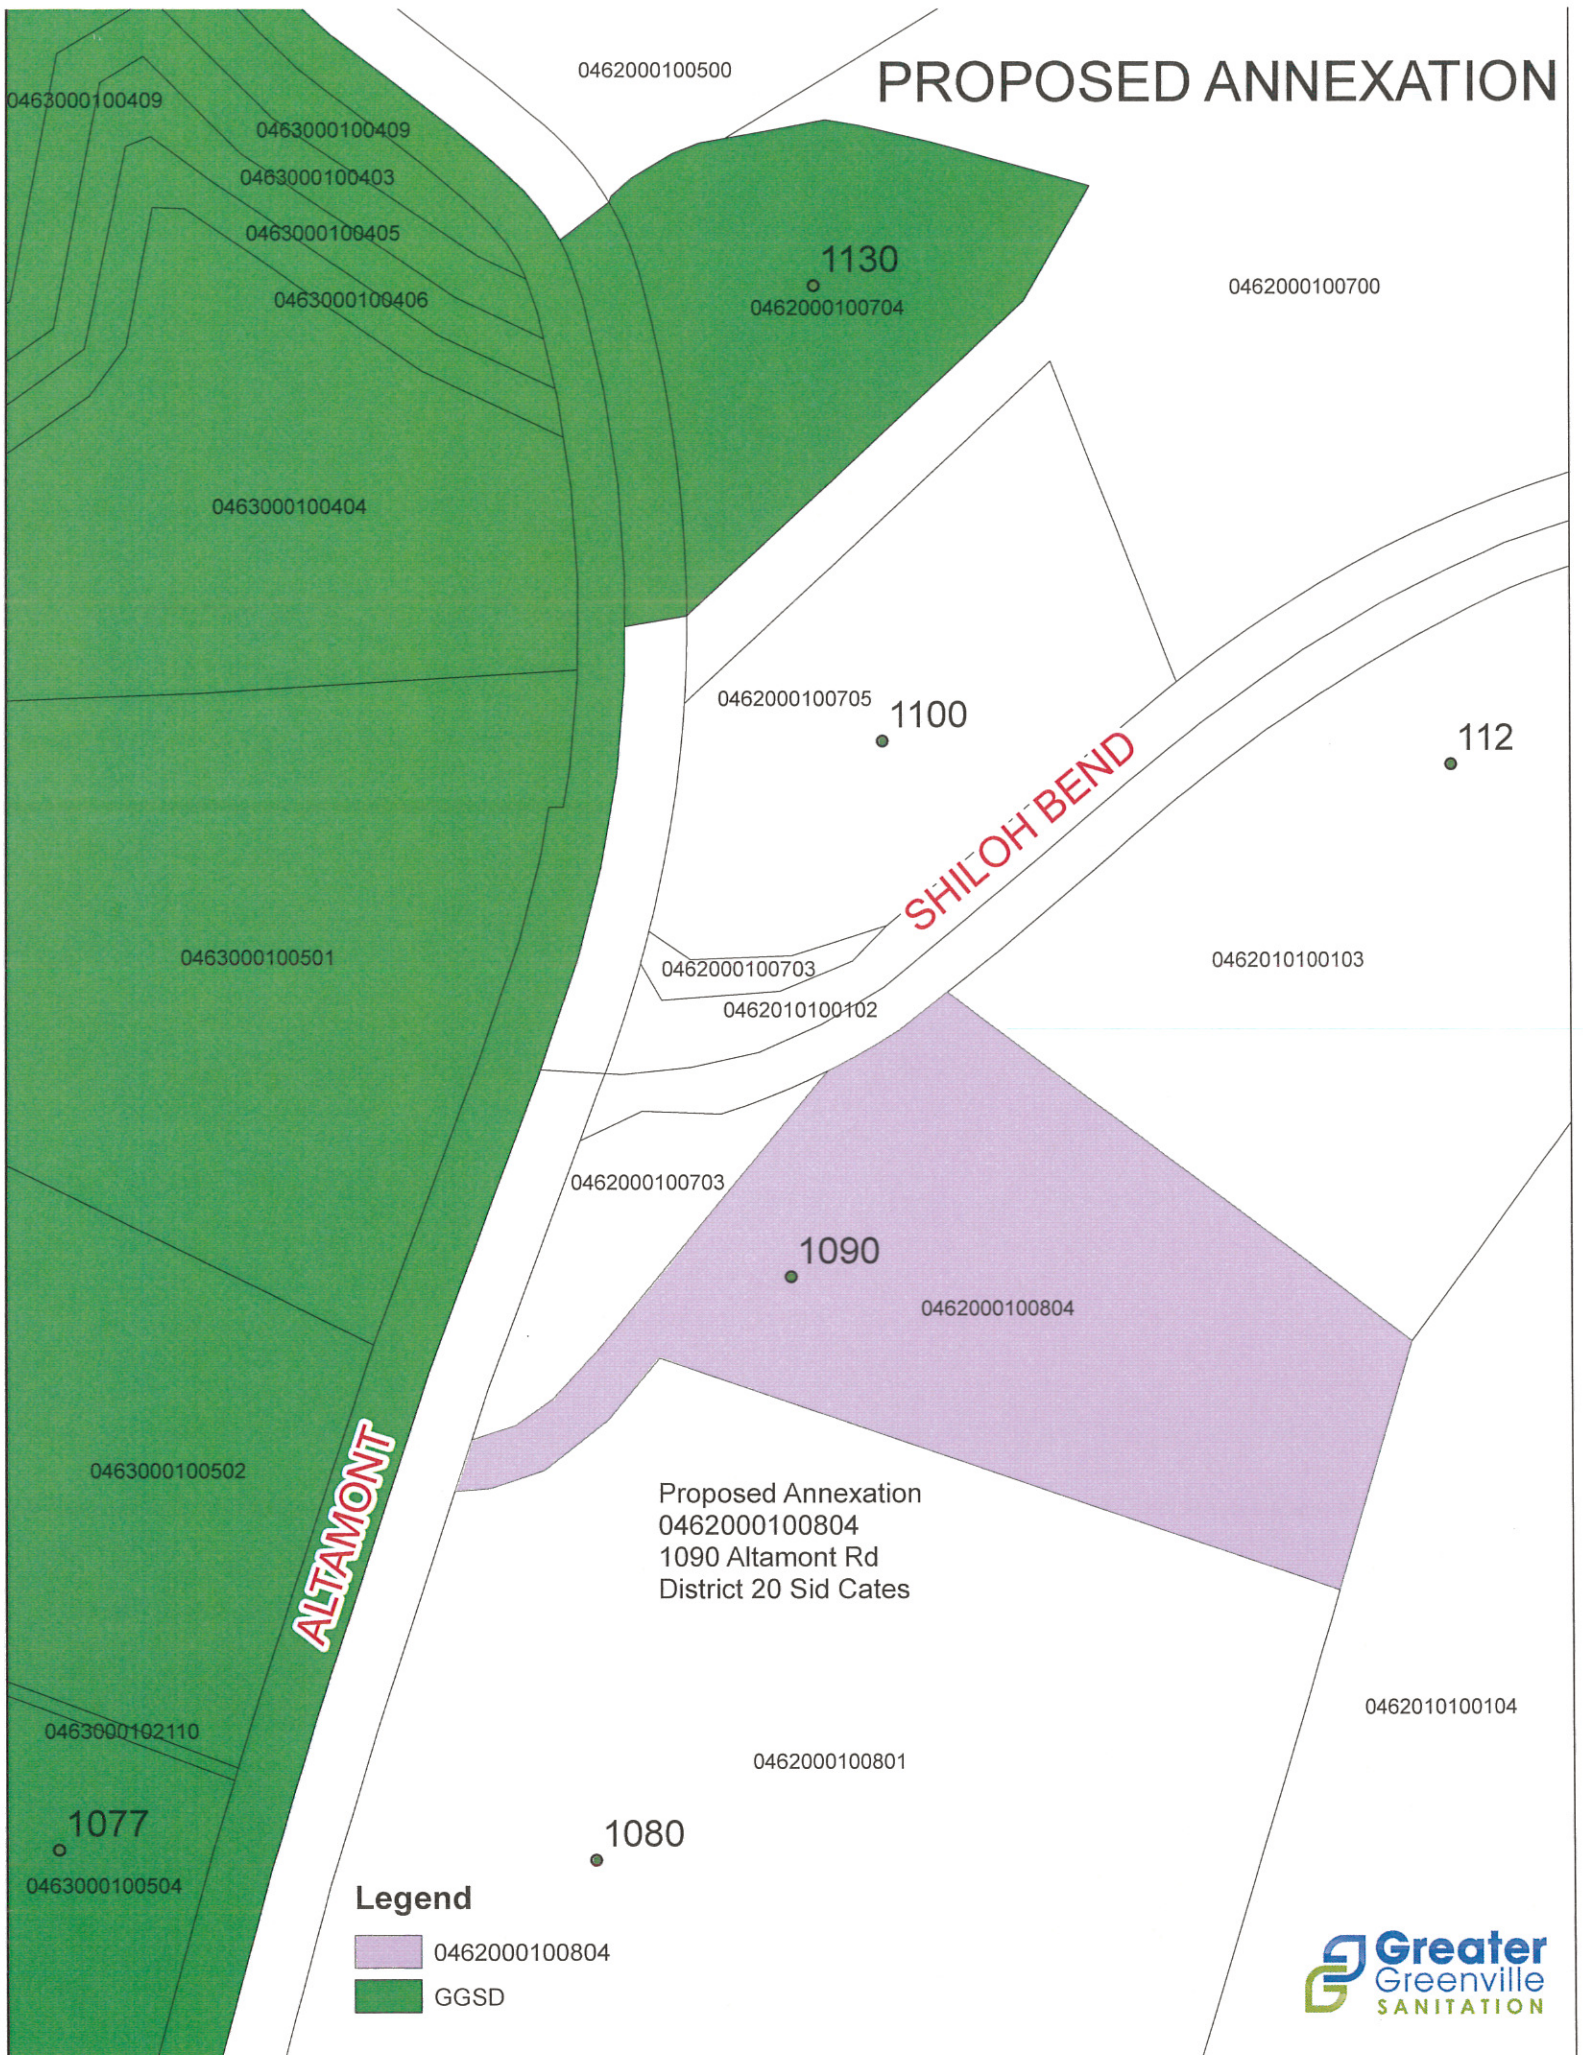

PROPOSED ANNEXATION

ALTAMONT

SHILOH BEND

Proposed Annexation
0462000100804
1090 Altamont Rd
District 20 Sid Cates

Legend

- 0462000100804
- GGSD