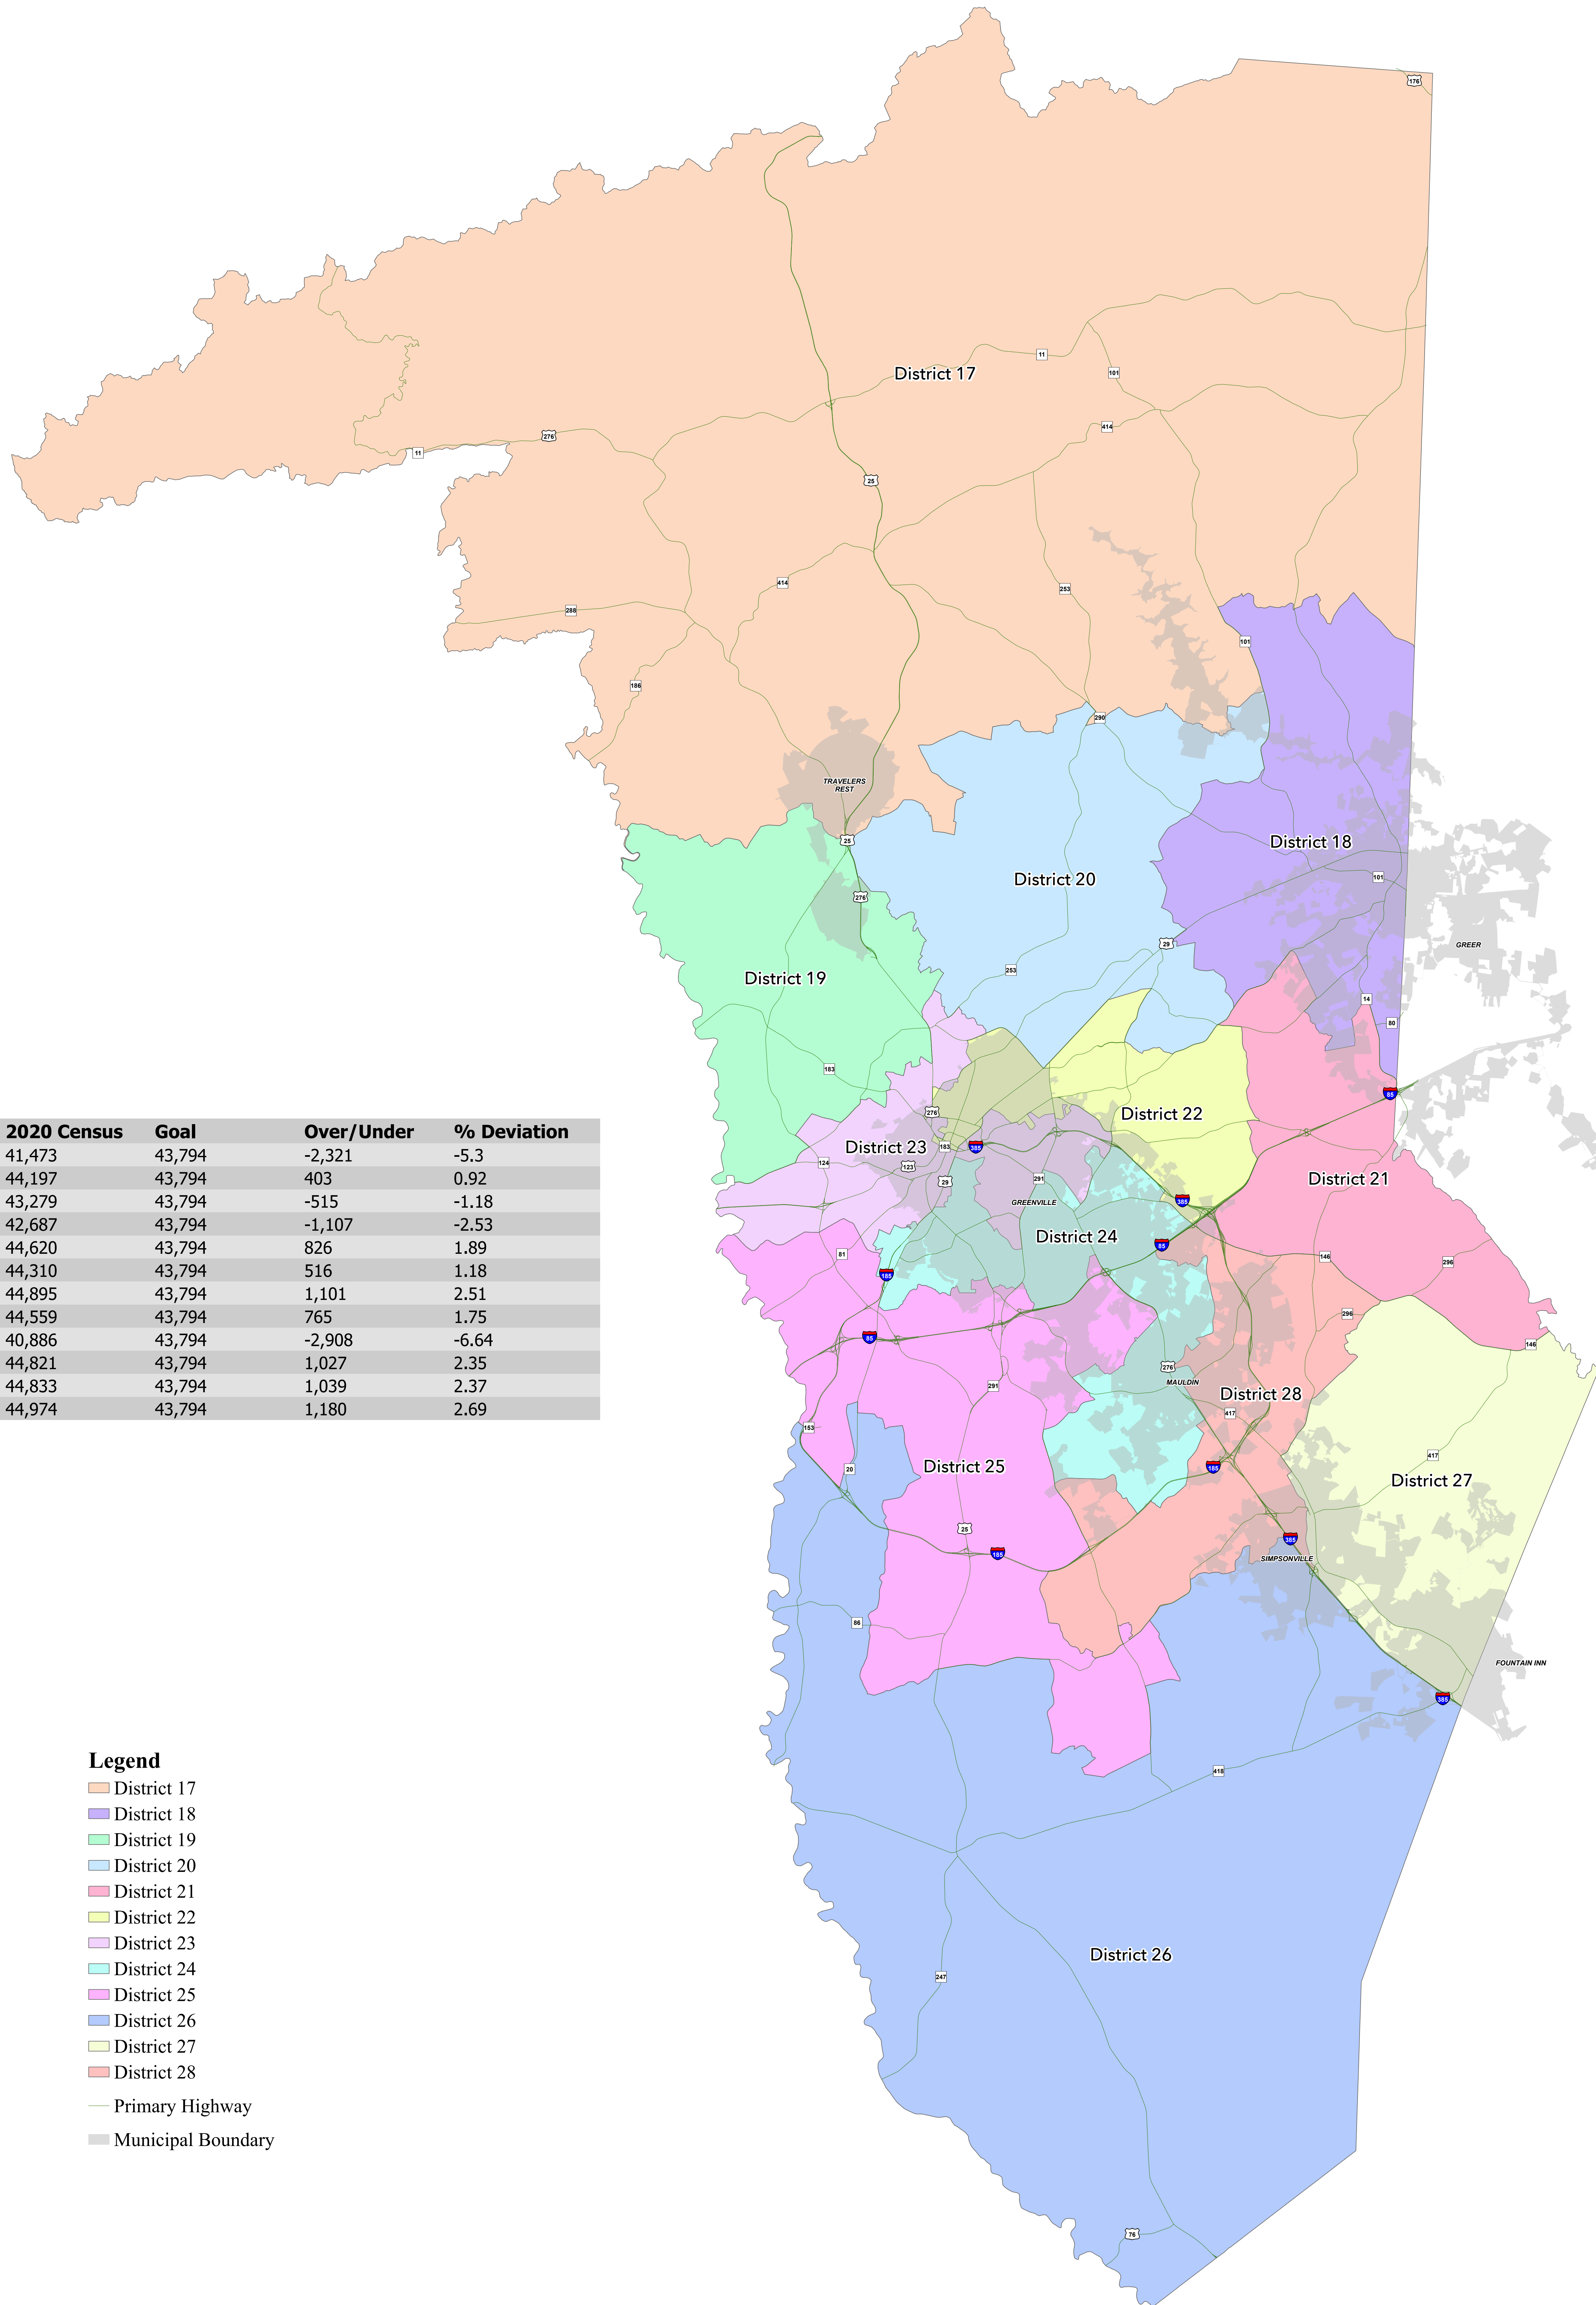

Proposed County Council Districts - Greenville County, South Carolina

01-18-2022

| District | 2020 Census | Goal | Over/Under | % Deviation |
|-------------|-------------|--------|------------|-------------|
| District 17 | 41,473 | 43,794 | -2,321 | -5.3 |
| District 18 | 44,197 | 43,794 | 403 | 0.92 |
| District 19 | 43,279 | 43,794 | -515 | -1.18 |
| District 20 | 42,687 | 43,794 | -1,107 | -2.53 |
| District 21 | 44,620 | 43,794 | 826 | 1.89 |
| District 22 | 44,310 | 43,794 | 516 | 1.18 |
| District 23 | 44,895 | 43,794 | 1,101 | 2.51 |
| District 24 | 44,559 | 43,794 | 765 | 1.75 |
| District 25 | 40,886 | 43,794 | -2,908 | -6.64 |
| District 26 | 44,821 | 43,794 | 1,027 | 2.35 |
| District 27 | 44,833 | 43,794 | 1,039 | 2.37 |
| District 28 | 44,974 | 43,794 | 1,180 | 2.69 |

- Legend**
- District 17
 - District 18
 - District 19
 - District 20
 - District 21
 - District 22
 - District 23
 - District 24
 - District 25
 - District 26
 - District 27
 - District 28
 - Primary Highway
 - Municipal Boundary

January 14, 2022

This map is not a land survey and is for general reference purposes only. Greenville County expressly disclaims responsibility for damages or liability that may arise from the use of this map.