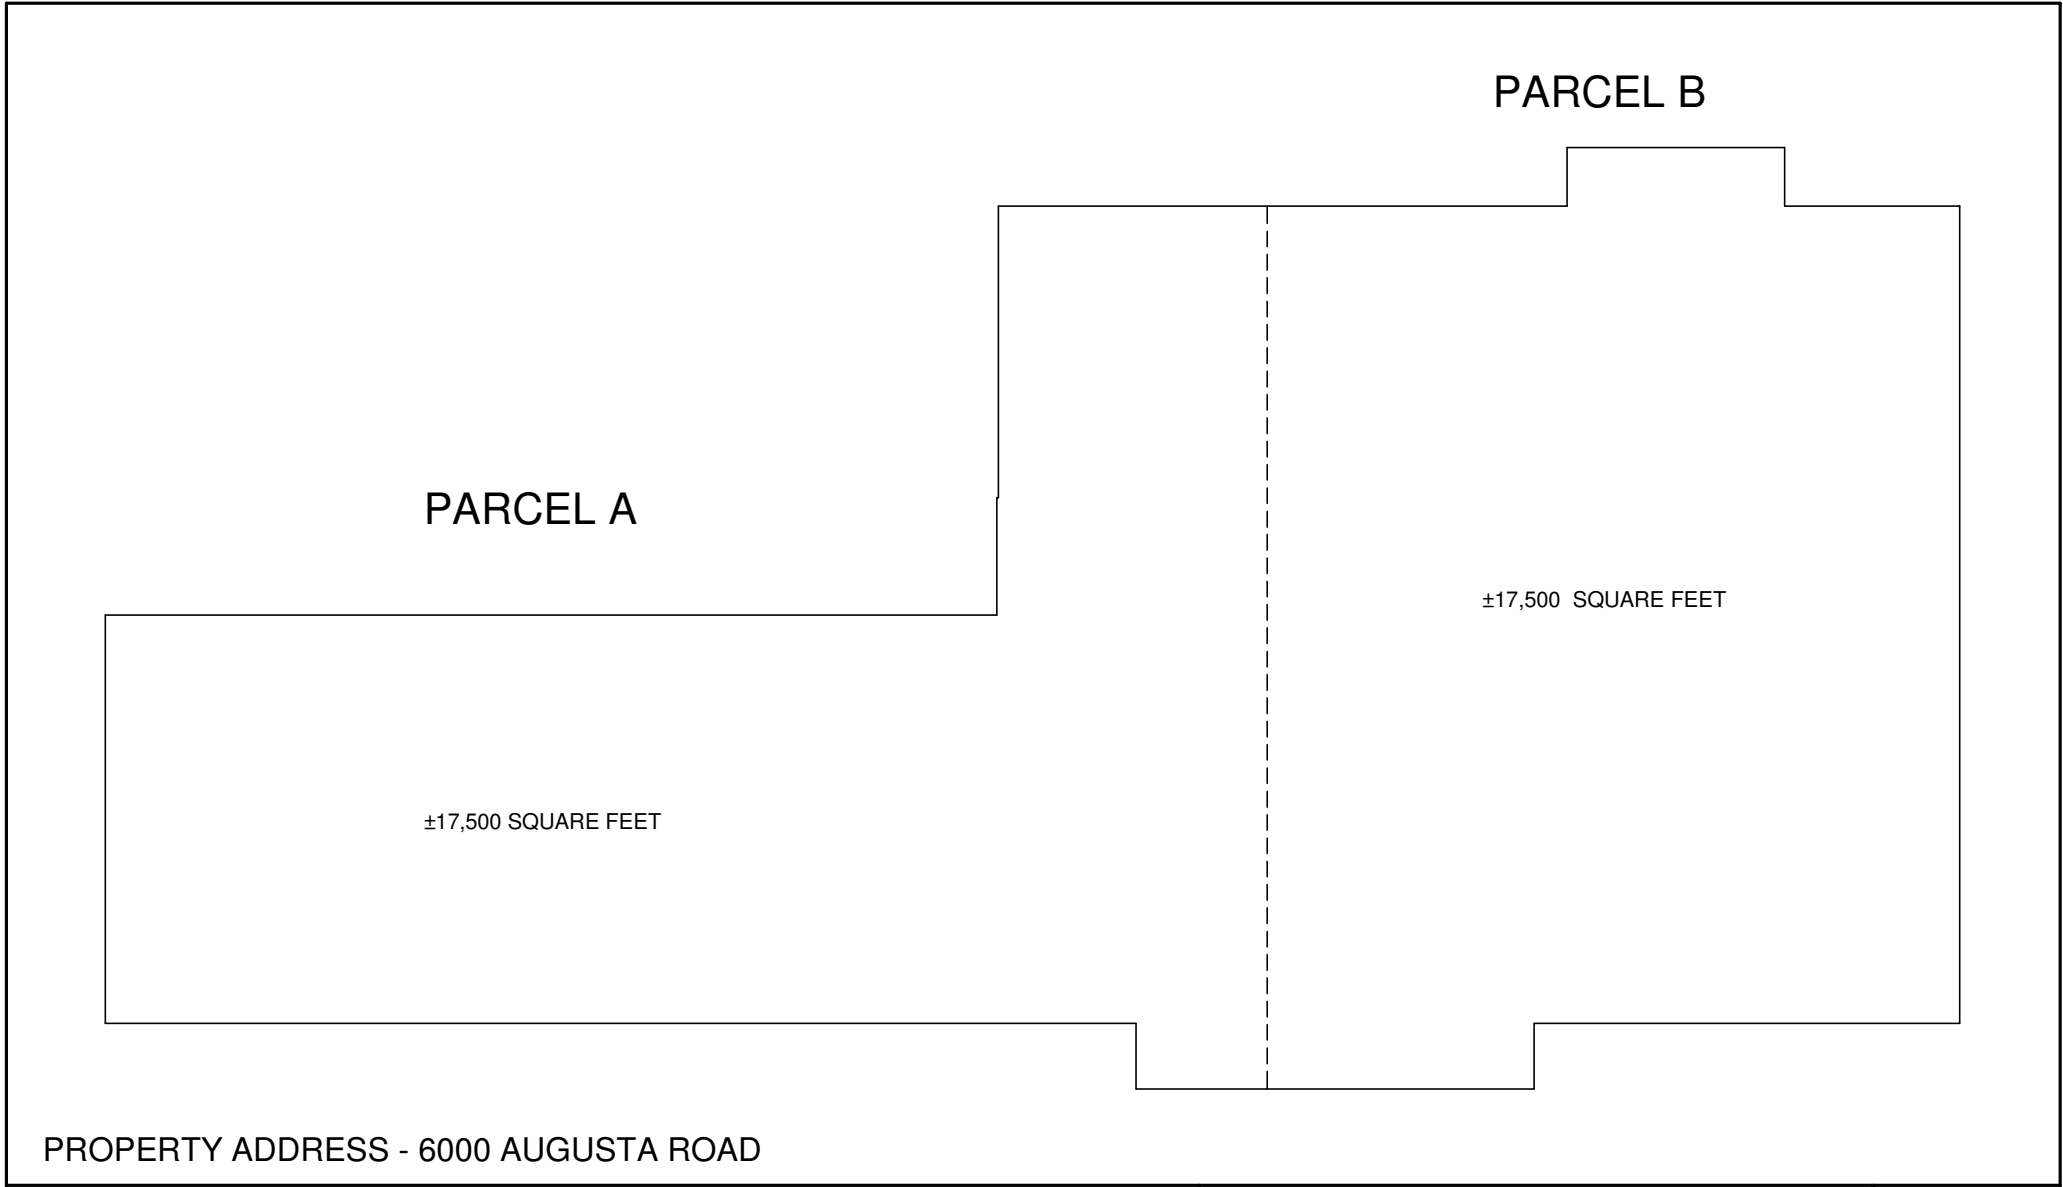

EXHIBIT 1

PARCEL A

±17,500 SQUARE FEET

PARCEL B

±17,500 SQUARE FEET

PROPERTY ADDRESS - 6000 AUGUSTA ROAD

STRATFORD SQUARE

P.O. BOX 24141
GREENVILLE, SC 29616

ABANDONED BUILDING

P-1