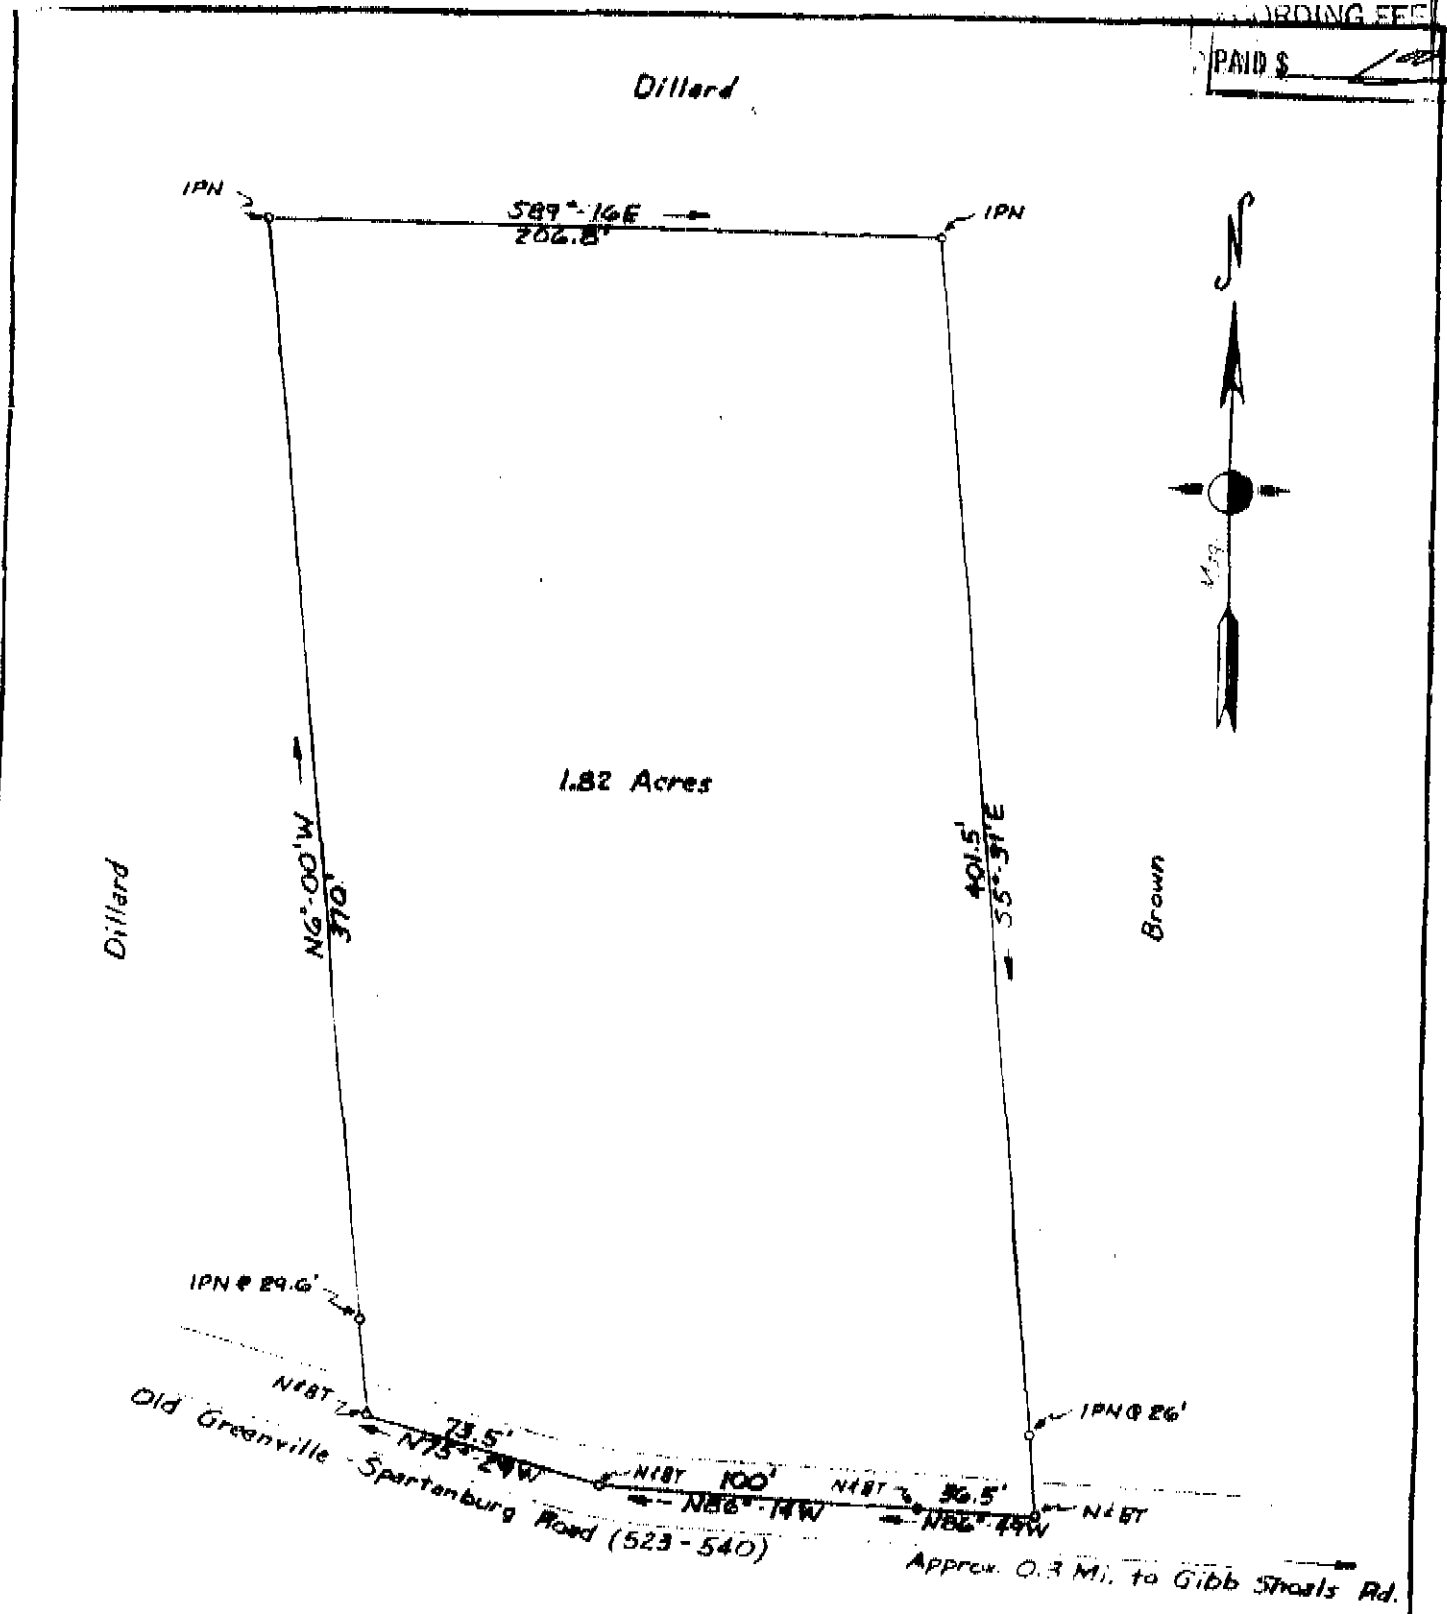

23878 MAR 7 11:53 AM 159 11:53 A

MICROFILMED

RECORDING FEE PAID \$

Property of
 Jerry W. & Janice D. Brown
 Located Approx. 3 Miles South of Greer
 Chick Springs Township - Greenville County
 South Carolina

Scale : 1" = 60'-0"

Dec. 17, 1971

FILED
 GREENVILLE CO. S.C.
 MAR 7 11 53 AM '72
 OLLIE FARMSWORTH
 R.M.C.

✓
 4M-153

23878
 MAR 7 1972

John E. Woods, A.L.S. #3980
 Fountain Inn, S.C.

Ref. Plat by
 John A. Simmons
 2-29-68