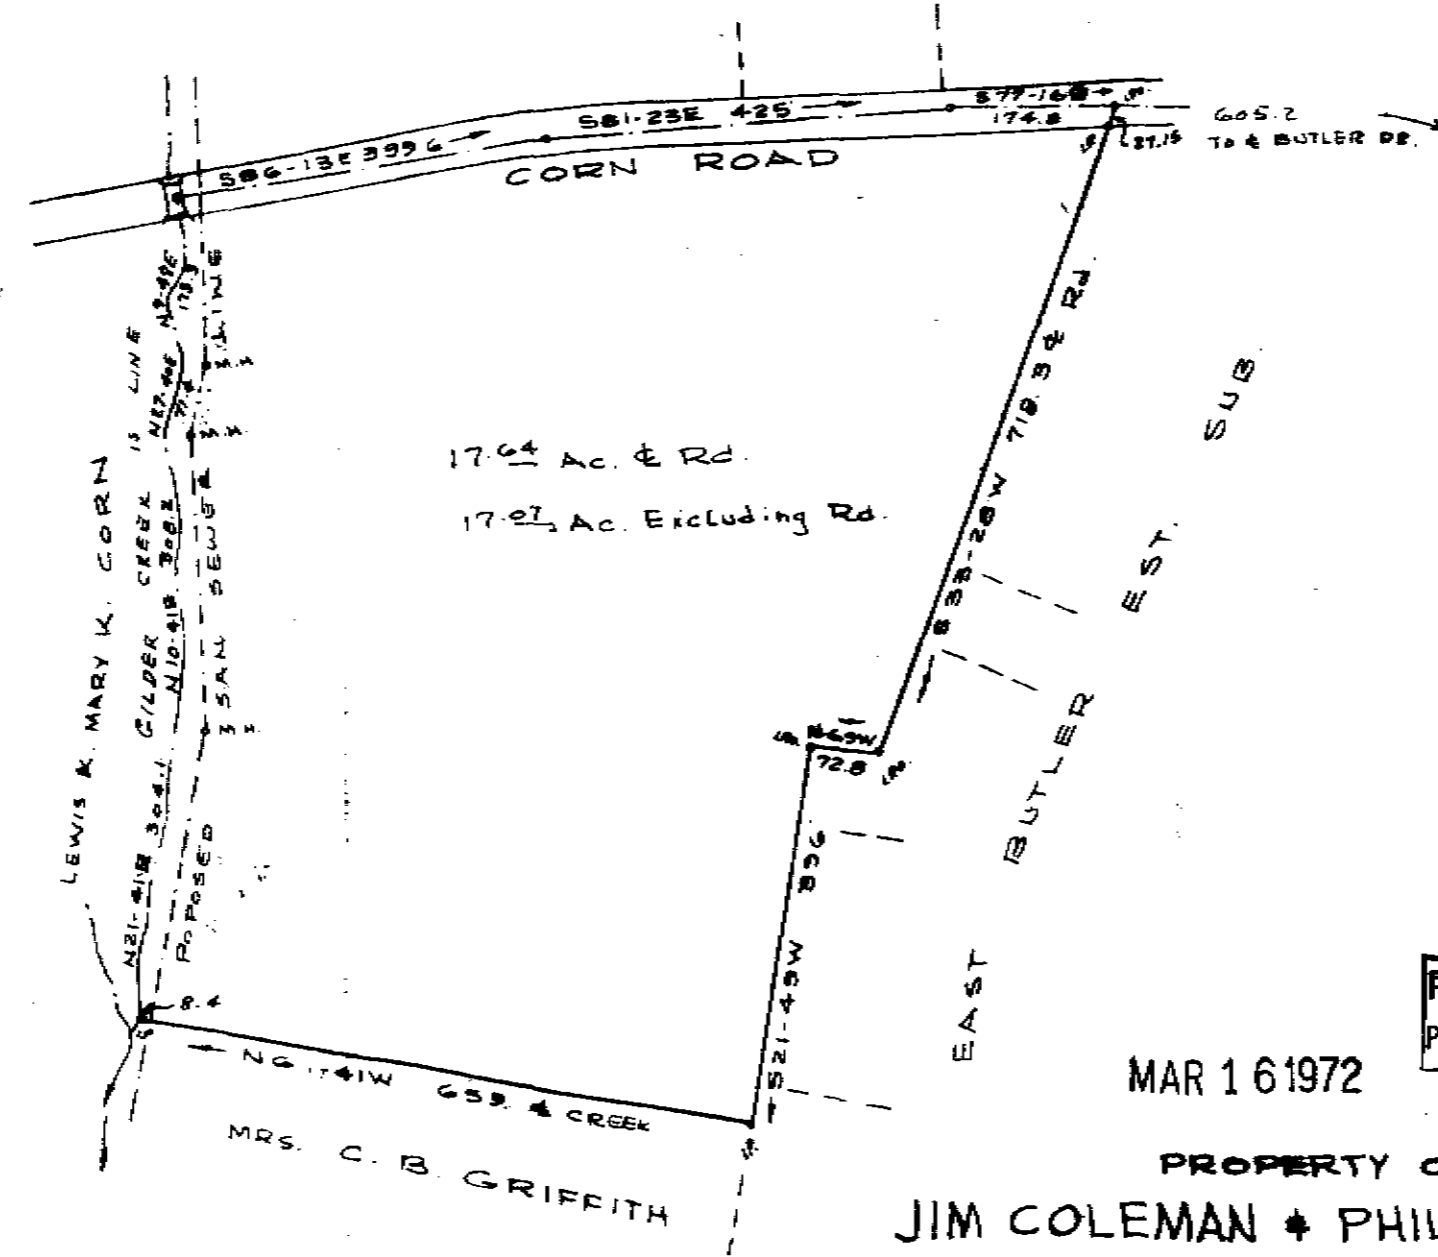

24788
March 16
4M
Bill
Ollie Farnsworth
Pastor Meshe

17.04 Ac. & Rd.
17.07 Ac. Excluding Rd.

FILED
GREENVILLE CO. S. C.
MAR 16 3 13 PM '72
OLLIE FARNSWORTH
R.M.C.

RECORDING FEE
PAID $ 1.00

MAR 16 1972

24788

PROPERTY OF
JIM COLEMAN & PHILLIP BRADLEY
NEAR MAULDIN GREENVILLE CO. S. C.
SCALE 1"=200' FEB. 1972

4M - ✓
169