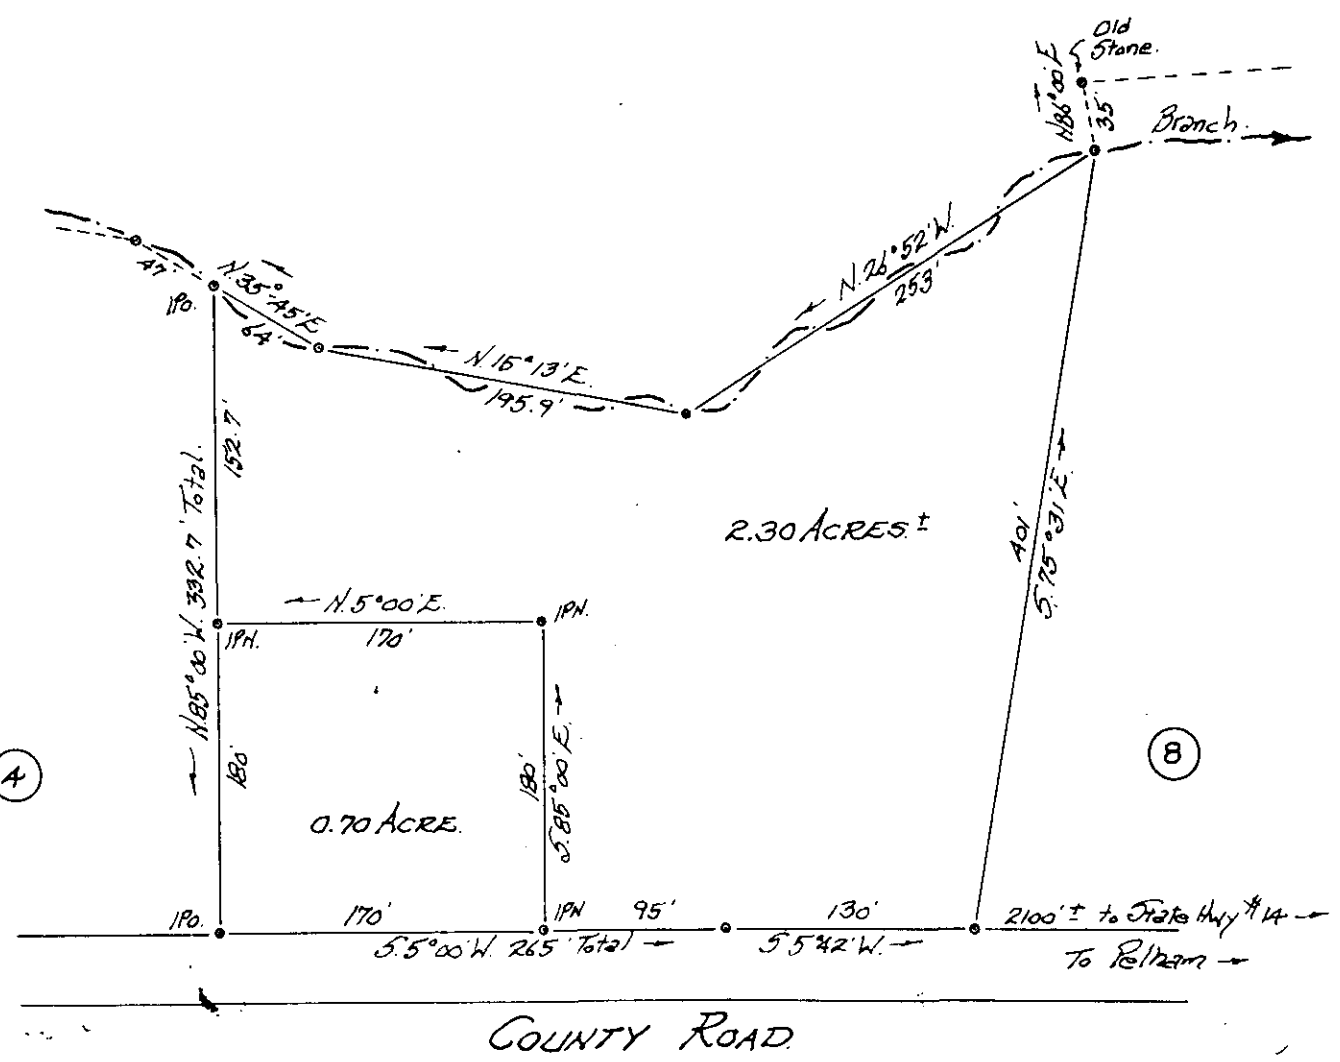

FILED  
GREENVILLE CO. S. C.  
JUL 28 4 49 PM '72  
ELIZABETH RIDDLE  
R.M.C.

PROPERTY OF  
**CHARLES E. & DOROTHY M. WEATHERS.**  
 Located in Pelham Village.  
 GREENVILLE COUNTY, SOUTH CAROLINA.

SCALE: 1" = 100 FEET  
 JULY 21 1972  
 Part survey made July 19 1972

JUL 28 1972

2801

44-43

NOTE: Information taken from plat of Mrs Ethel Pittman property, Lot #7 by H.S. Brackman, March 4 1952.

TRI-STATE SURVEYORS  
 GREER, S.C.

RECORDING FEE  
 PAID \$ 100