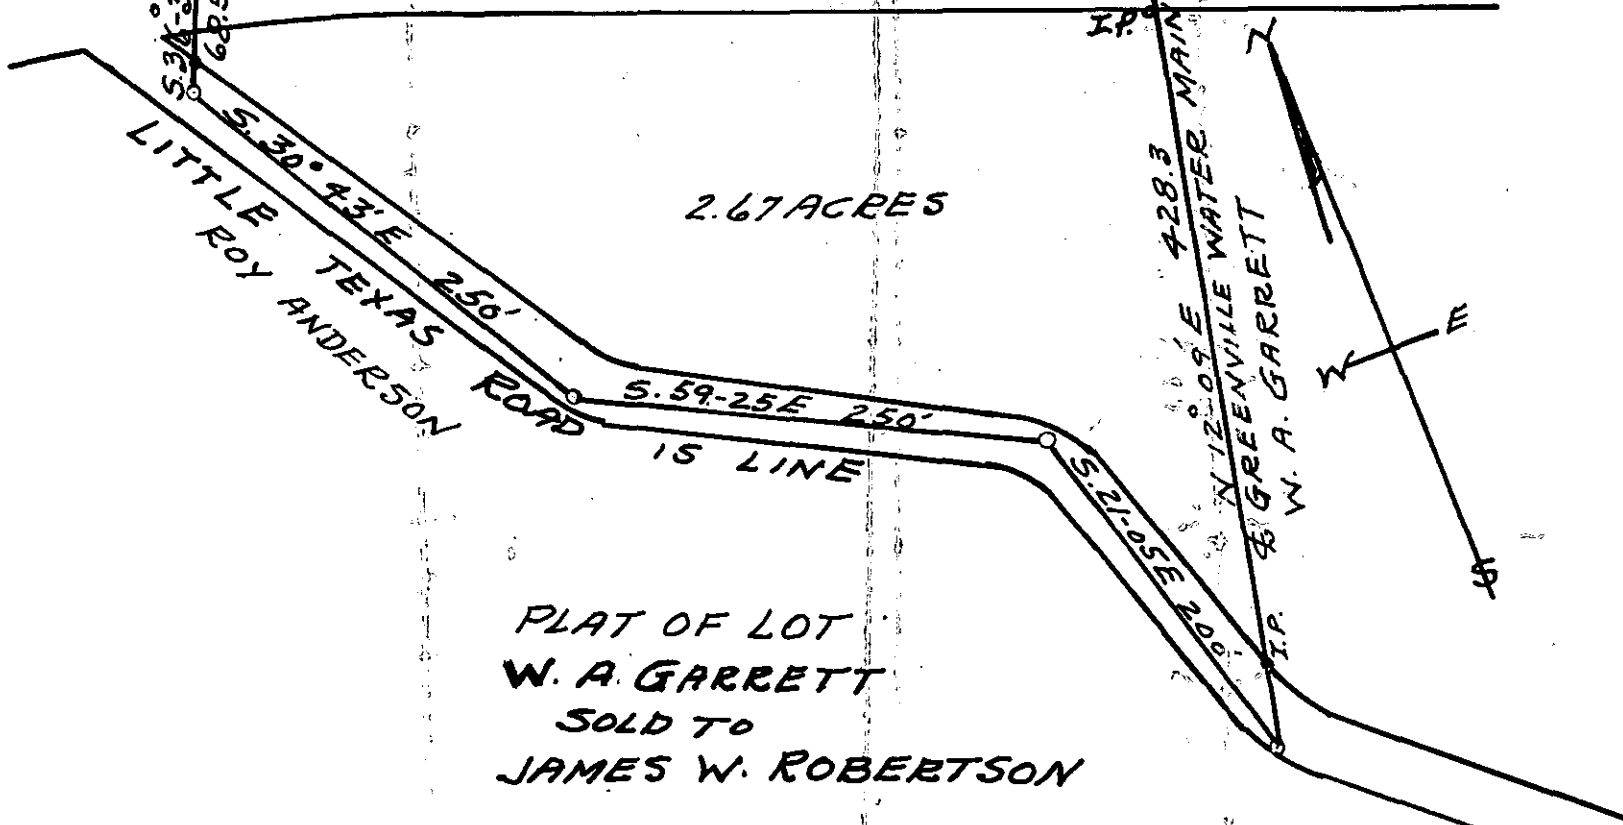

102

← 1/2 Mi. to TRAVELERS REST

STATE PARK ROAD HWY 23-22

TO GREENVILLE →
RD. VIA STATE PARK

PLAT OF LOT
W. A. GARRETT
SOLD TO
JAMES W. ROBERTSON

BATESTWP. GREENVILLE CO.
SOUTH CAROLINA

JAN 28 1959

By Terry T. Dill
Reg. C.E. & L.S. #104.

SCALE 1" = 100'

5526

FILED
JUN 23 11 24 AM '72
ELIZABETH RIDDLE
R.M.C.

GREENVILLE CO. S.C.

H-66-Page, 170.