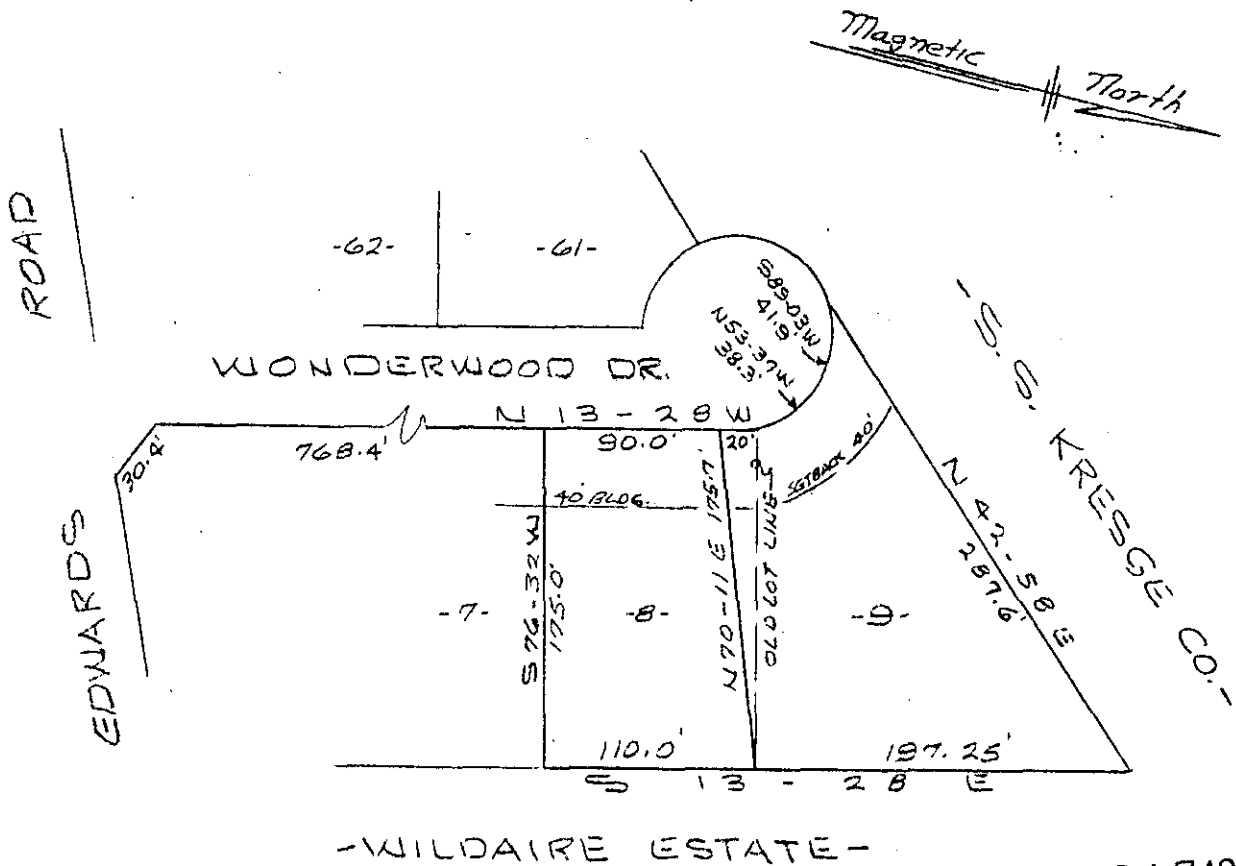

REF. PLAT OF WILDAIRE EST. III FILED IN BK. BBB PG. 93

SEP 13 1972

7883

FILED
 GREENVILLE CO. S. C.
 SEP 13 3 29 PM '72
 ELIZABETH RIDDLE
 R.M.C.

REVISION LOTS 8 & 9
 WILDAIRE ESTATES III
 GREENVILLE, S. C.
 SCALE 1"=100' - 7-31-72.
 Plat Book 4-U, Page 106