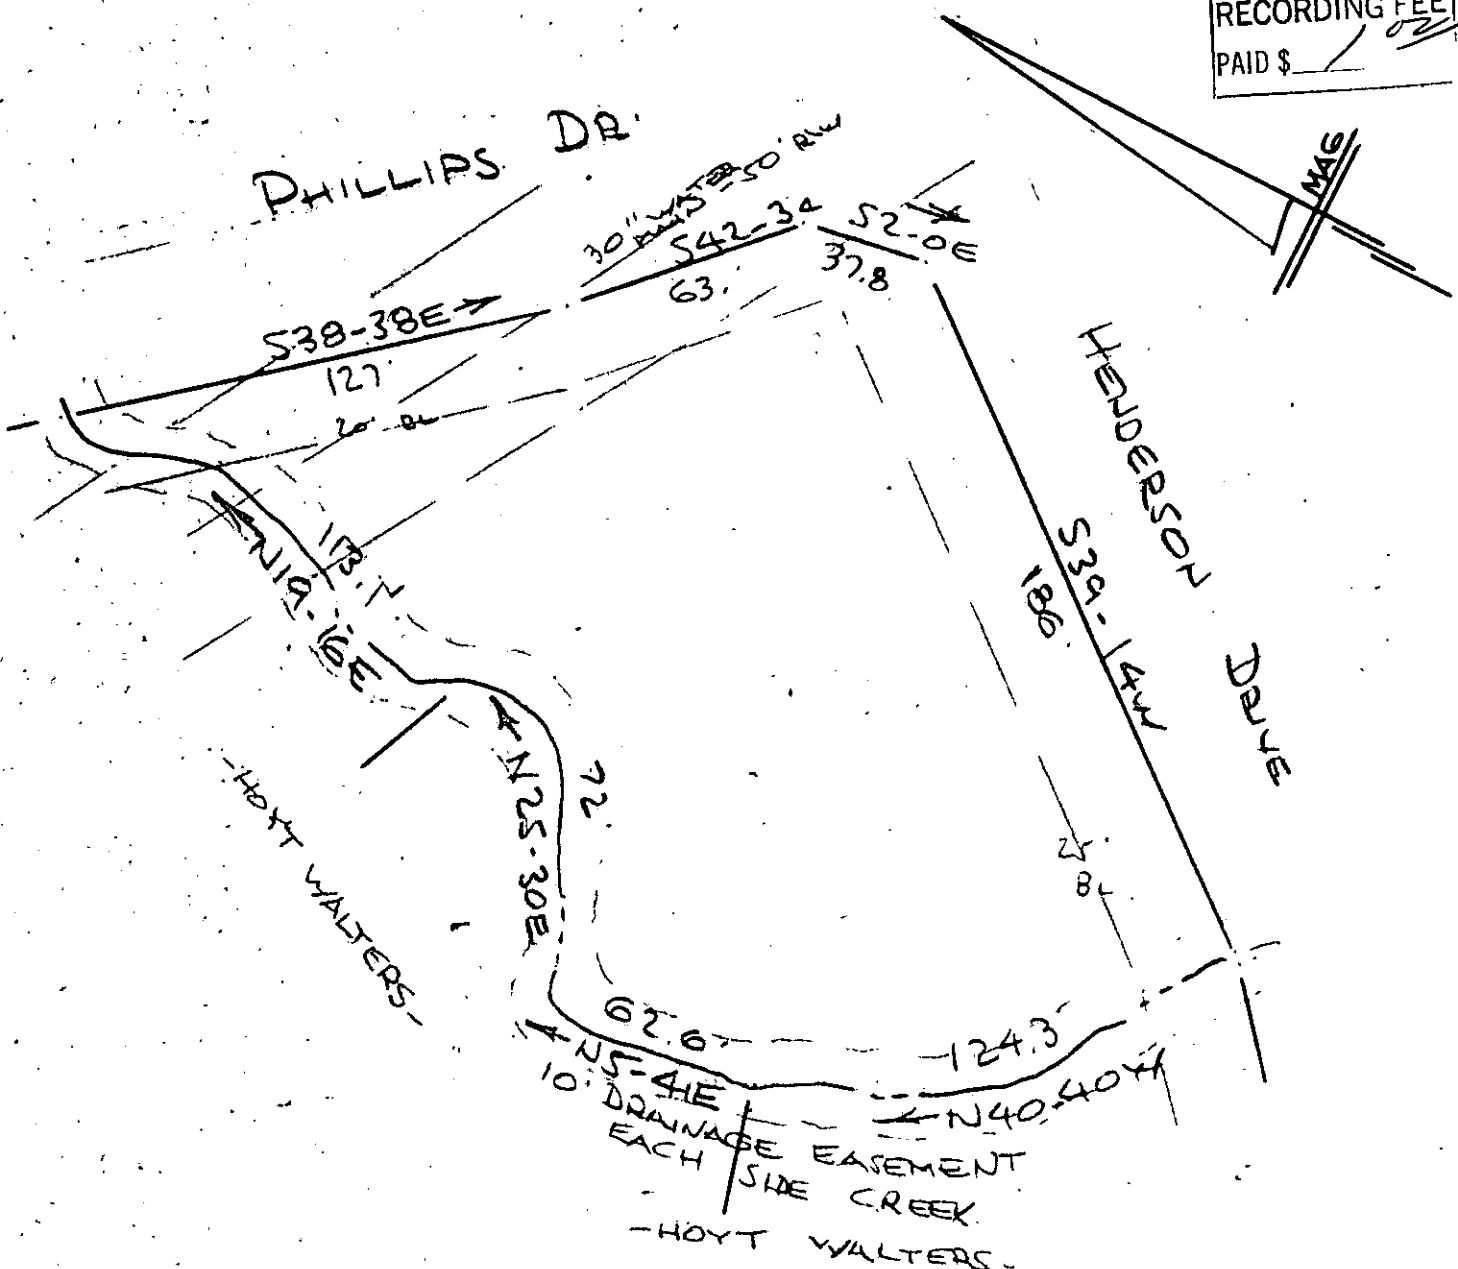

RECORDING FEE
PAID \$ 1.02

SURVEY FOR
 LARRY HUGHES & LINDA W. HUGHES
 NEAR GREENVILLE, S.C.
 SCALE: 1"=50' 18 SEPT 1972

FILED
 GREENVILLE CO. S.C.
 SEP 20 2 41 PM '72
 ELIZABETH RIDDLE
 R.M.C.

8604
 SEP 20 1972

4U-113
 CAROLINA SURVEYING CO
 112 MAINLY ST.
 GREENVILLE, S.C.