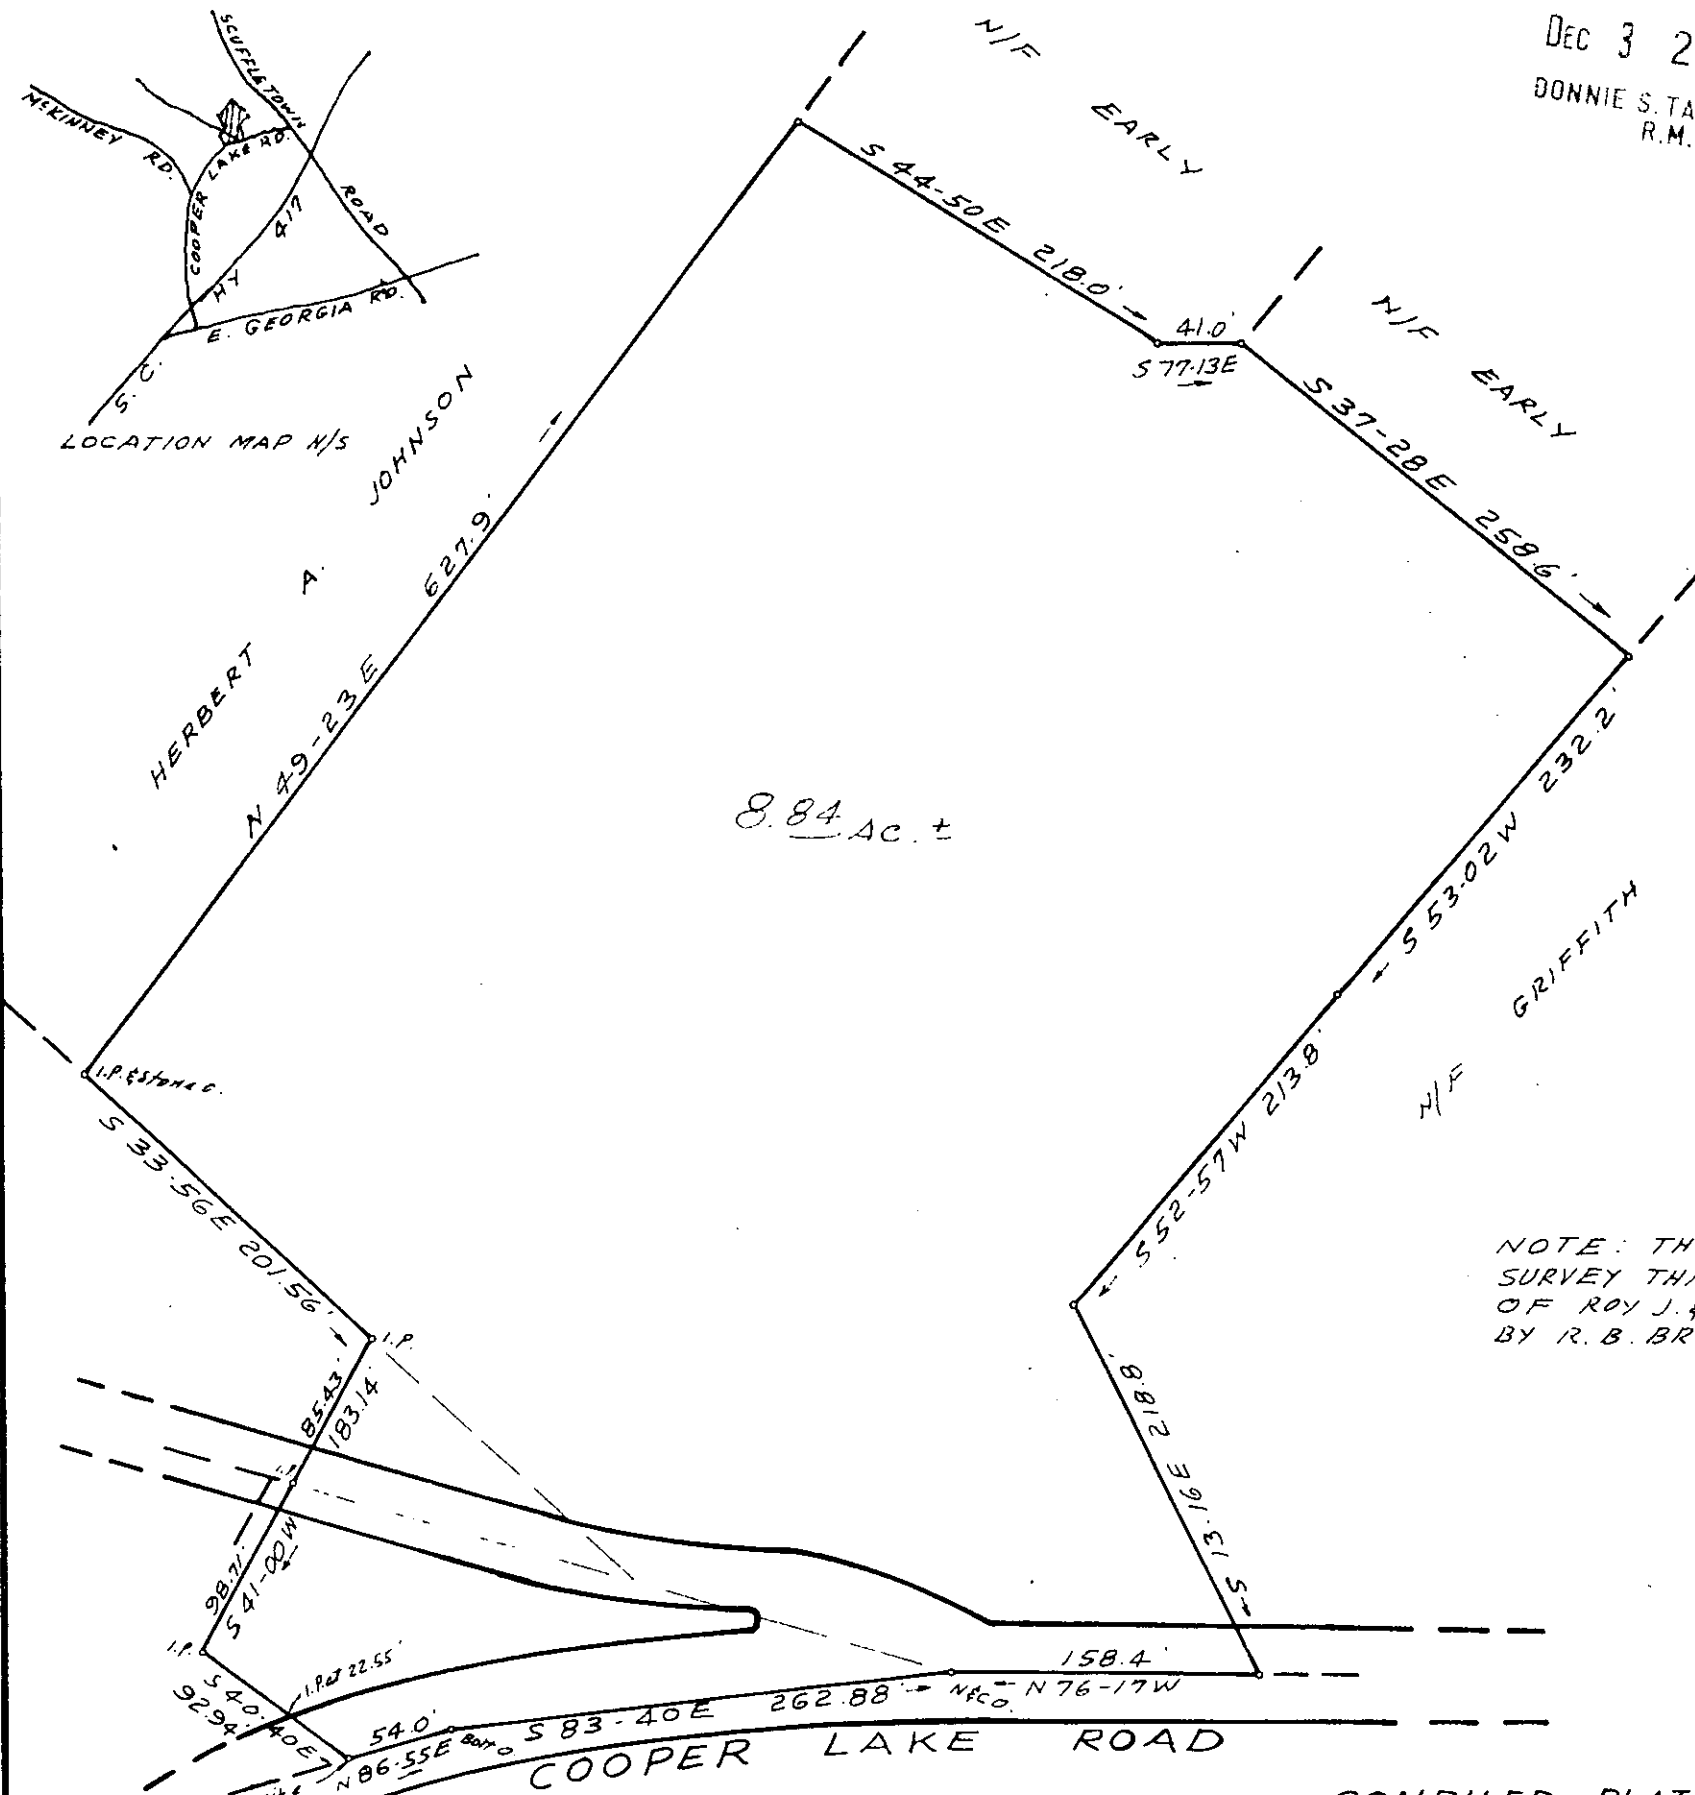

FILED
GREENVILLE CO. S.C.
DEC 3 2 30 PM '82
DONNIE S. TANKERSLEY
R.M.C.

MICROFILMED

LOCATION MAP N/S

NOTE: THIS PLAT COMPILED FROM
SURVEY THIS DATE AND PLAT
OF ROY J. & SYBIL M. LESLEY PROP.
BY R. B. BRUCE DATED JUNE 12, 1980

13535

DEC 3 1982

COMPILED PLAT FOR
ROY J. LESLEY
NEAR SIMPSONVILLE - GREENVILLE CO. S.C.
SCALE 1" = 100'
OCT. 29, 1982

GCTO ---- 2 DE 3 82 874 5.00CI

DRAWN BY C. O. Riddle - RLS # 1397

9-H-51