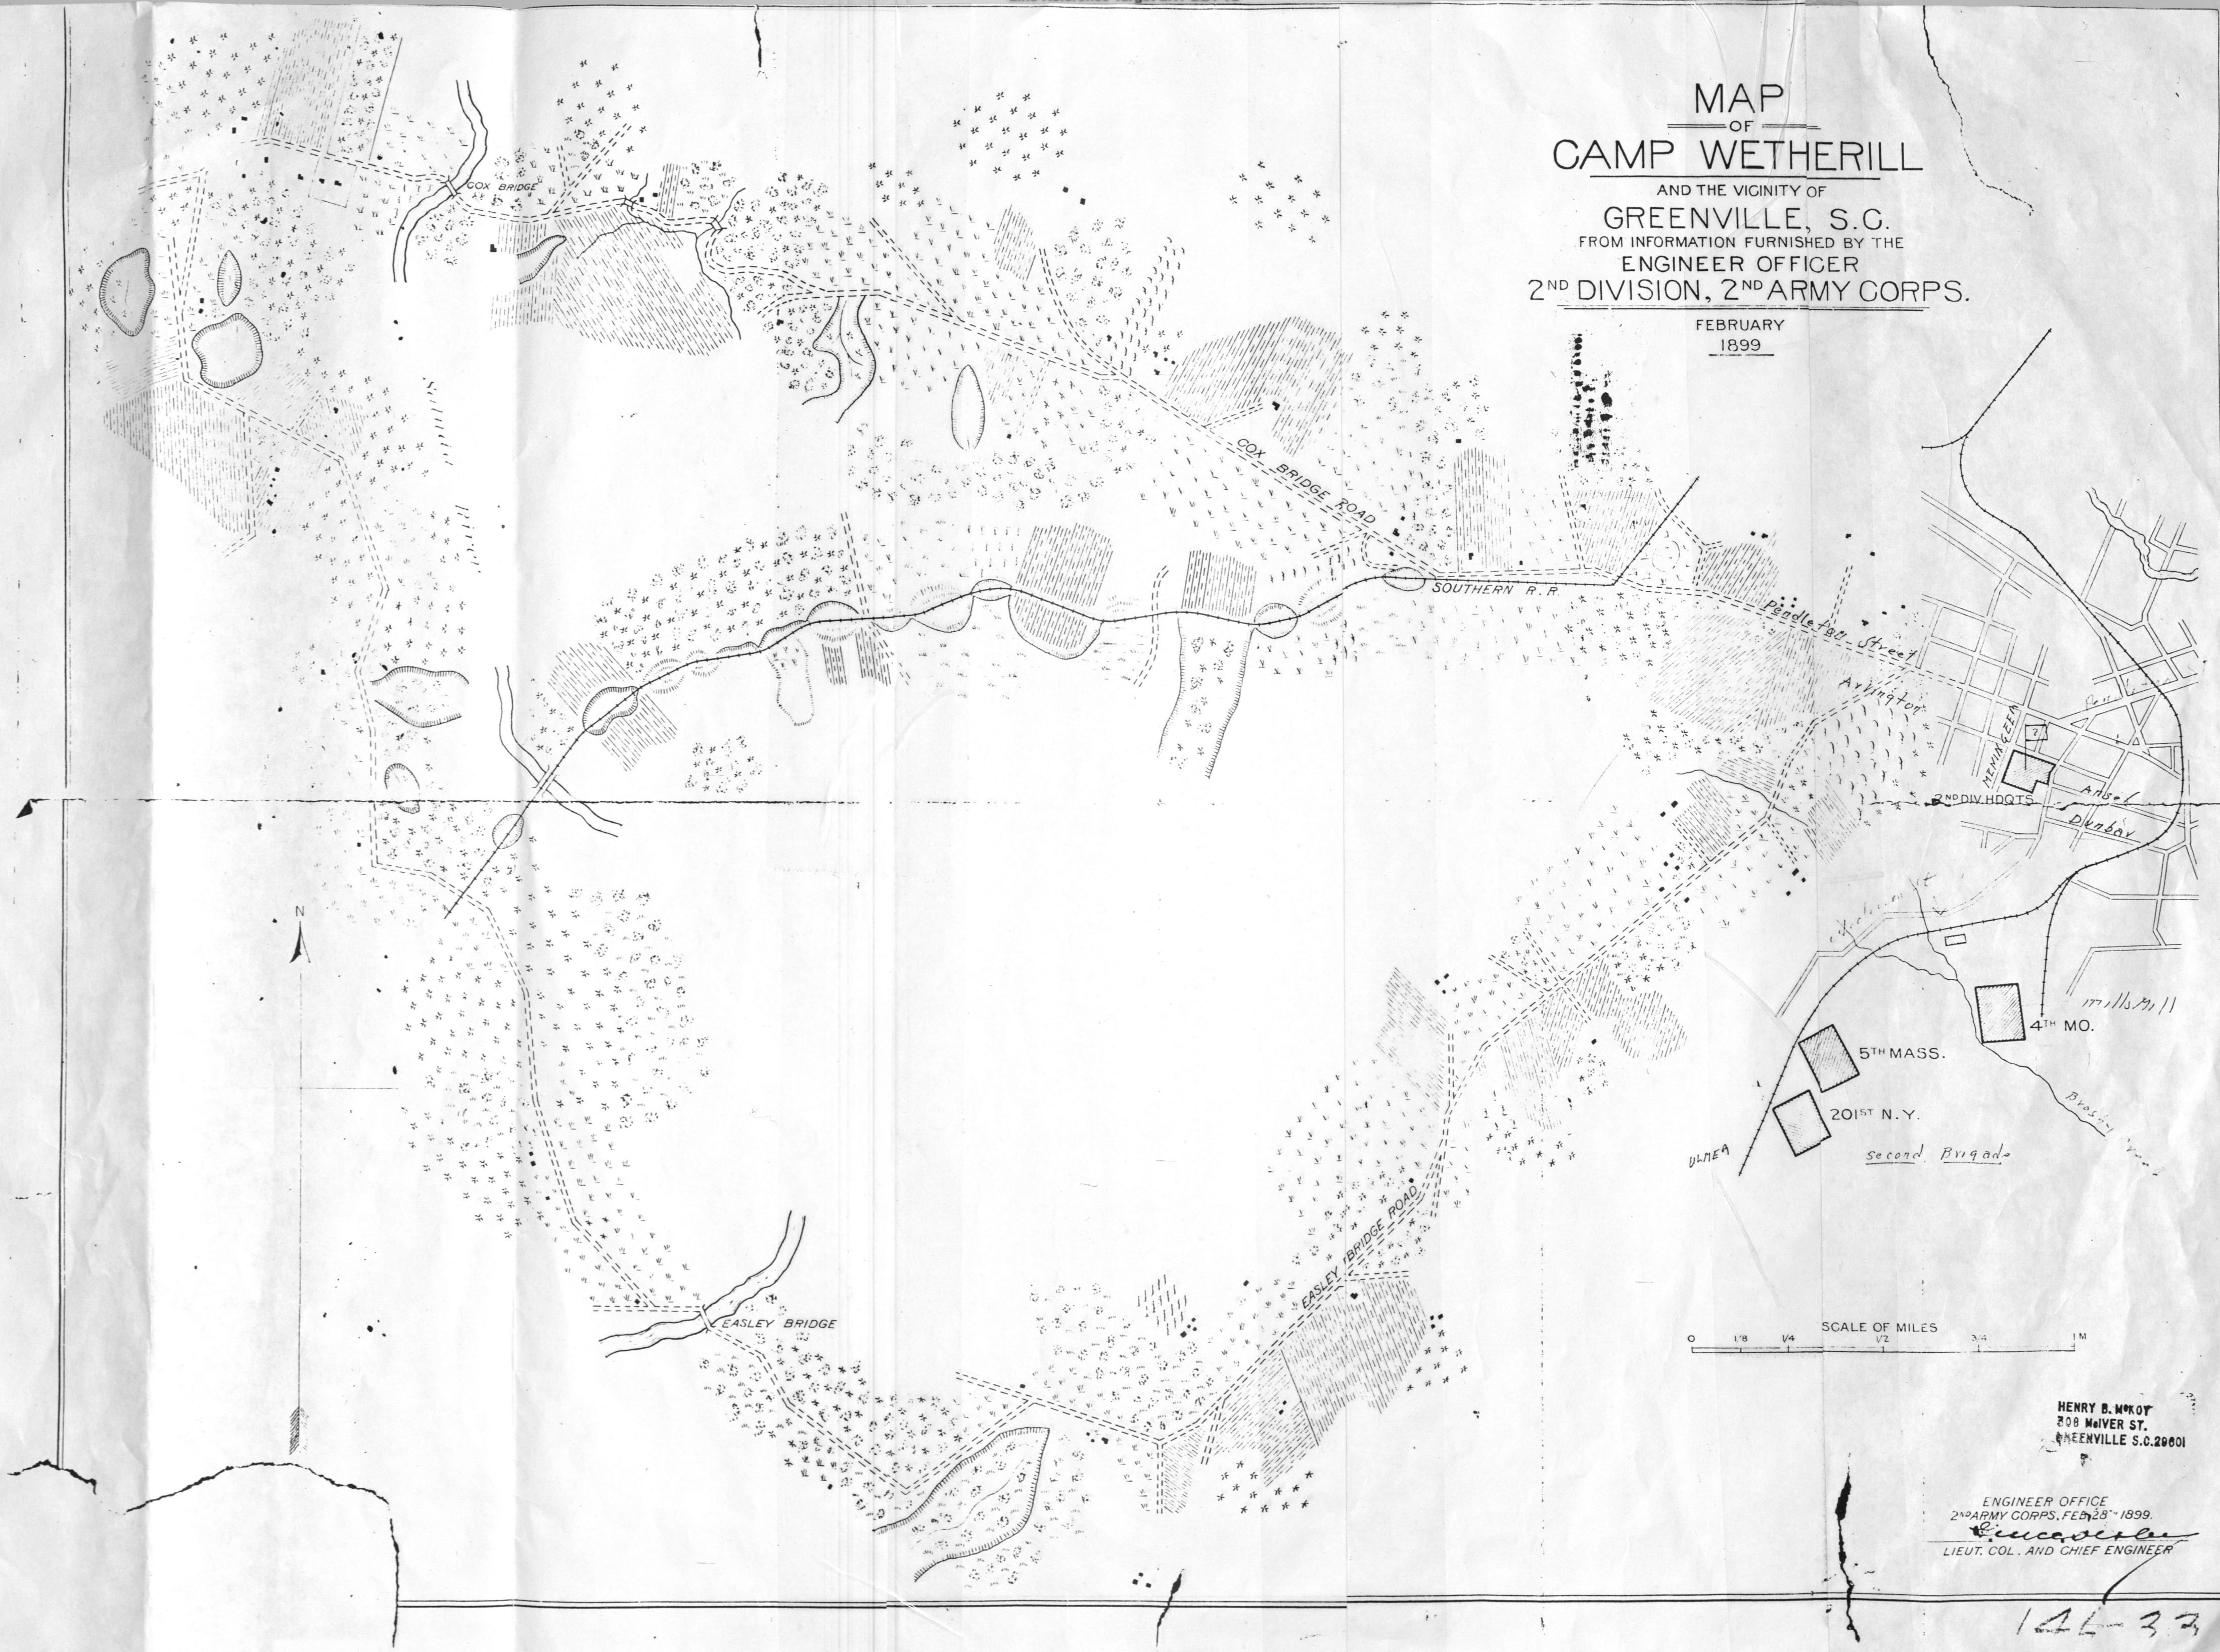

MAP OF CAMP WETHERILL

AND THE VICINITY OF
GREENVILLE, S.C.
FROM INFORMATION FURNISHED BY THE
ENGINEER OFFICER
2ND DIVISION, 2ND ARMY CORPS.

FEBRUARY
1899

SCALE OF MILES
0 1/8 1/4 1/2 3/4 1 M

HENRY B. MCKAY
308 MAVER ST.
GREENVILLE S.C. 29601

ENGINEER OFFICE
2ND ARMY CORPS, FEB 28 1899.
Henry B. McKay
LIEUT. COL. AND CHIEF ENGINEER

146-33