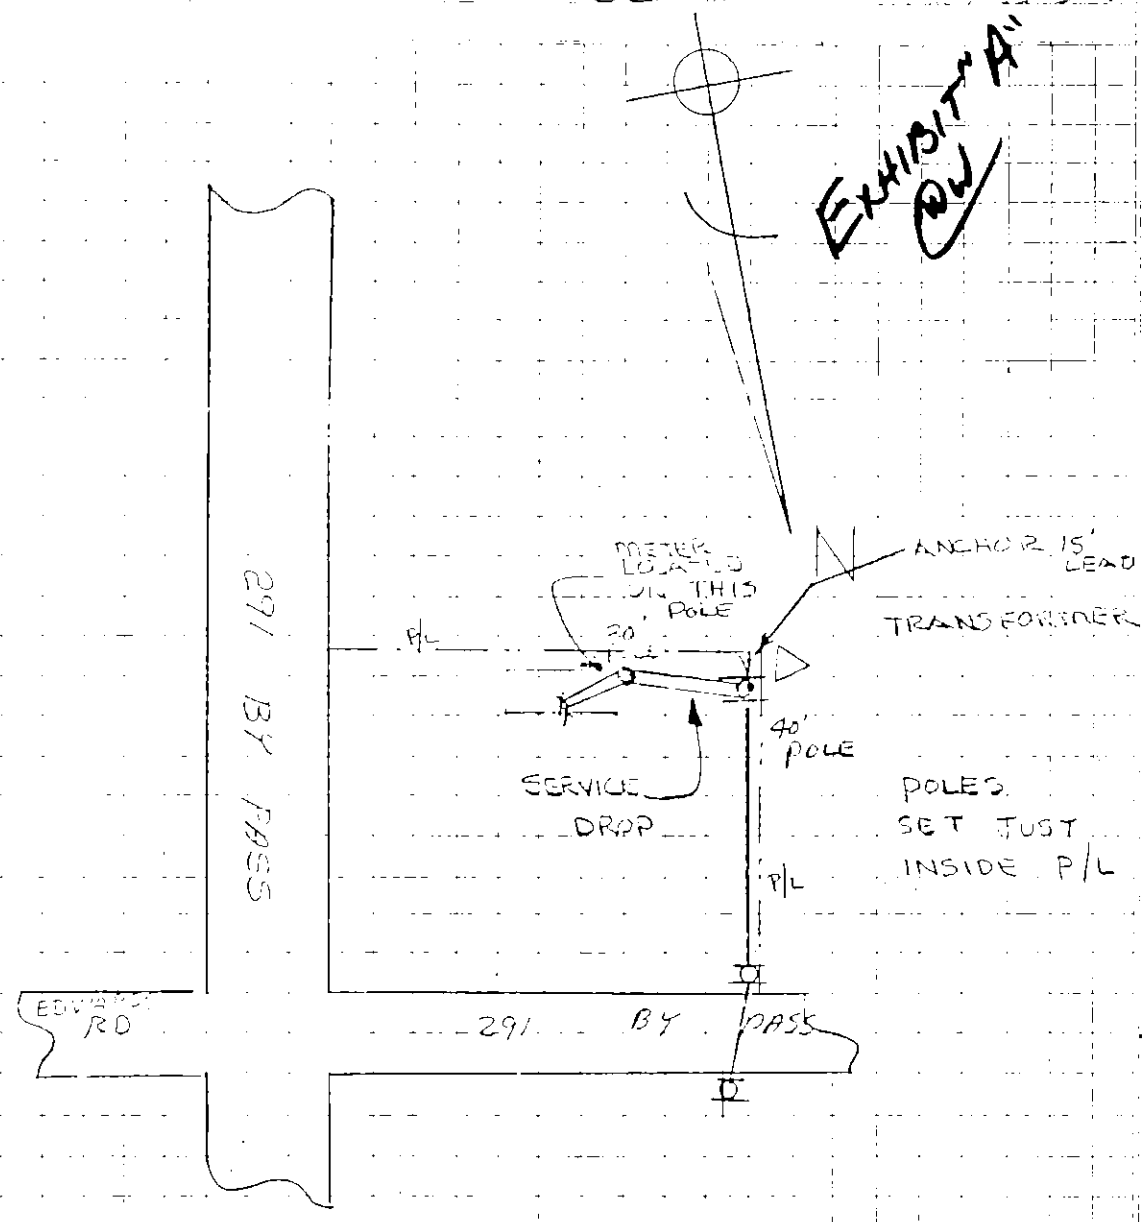

HUMBLE STATION See Dwg File No
291 BY PASS Sheet No. 6 of 1
GREENVILLE SC By Date FEB 3 1972

EXHIBIT "A"
RW

Plat & Right Of Way Deed Recorded February 25, 1972 at 3:15 P. M., #22875