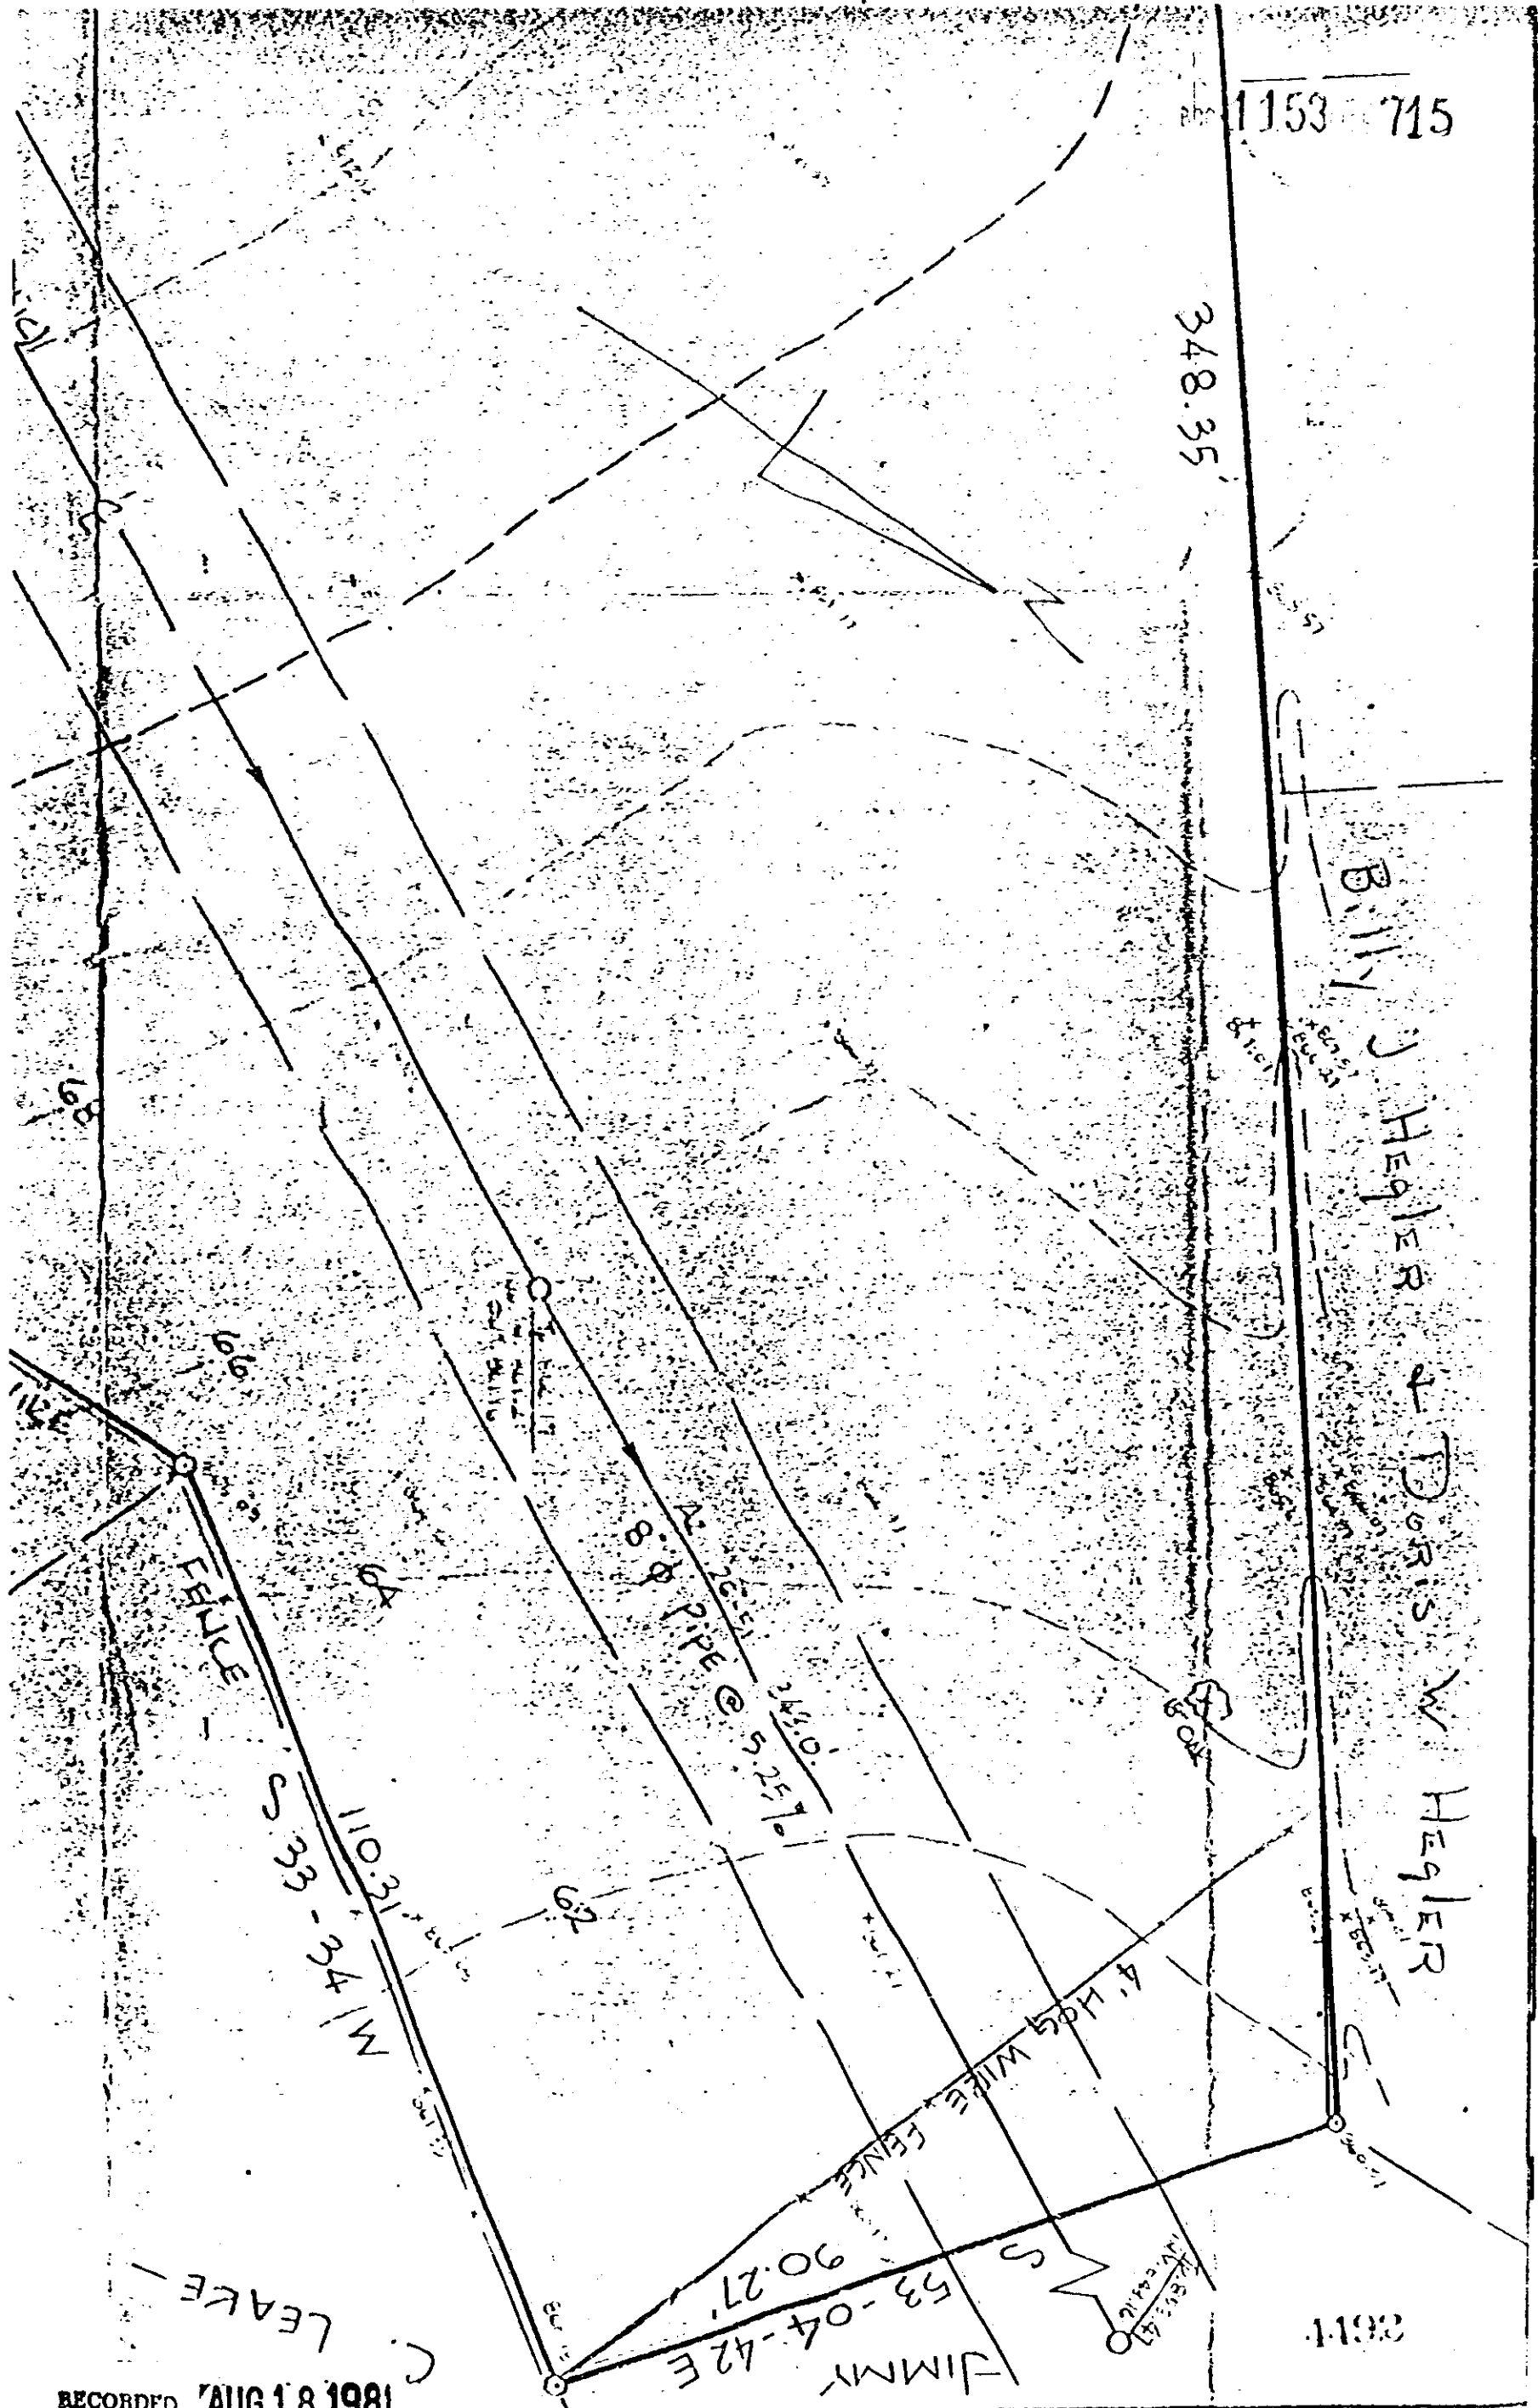

5720

1153 715

348.35

BILLY J. HEGLER & DORIS W. HEGLER

4192

FENCE - 53-33-34 M

4\"/>

JIMMY
53-04-42 E
90.27'

RECORDED AUG 18 1981

at 4:53 P.M.

4328 RV.2