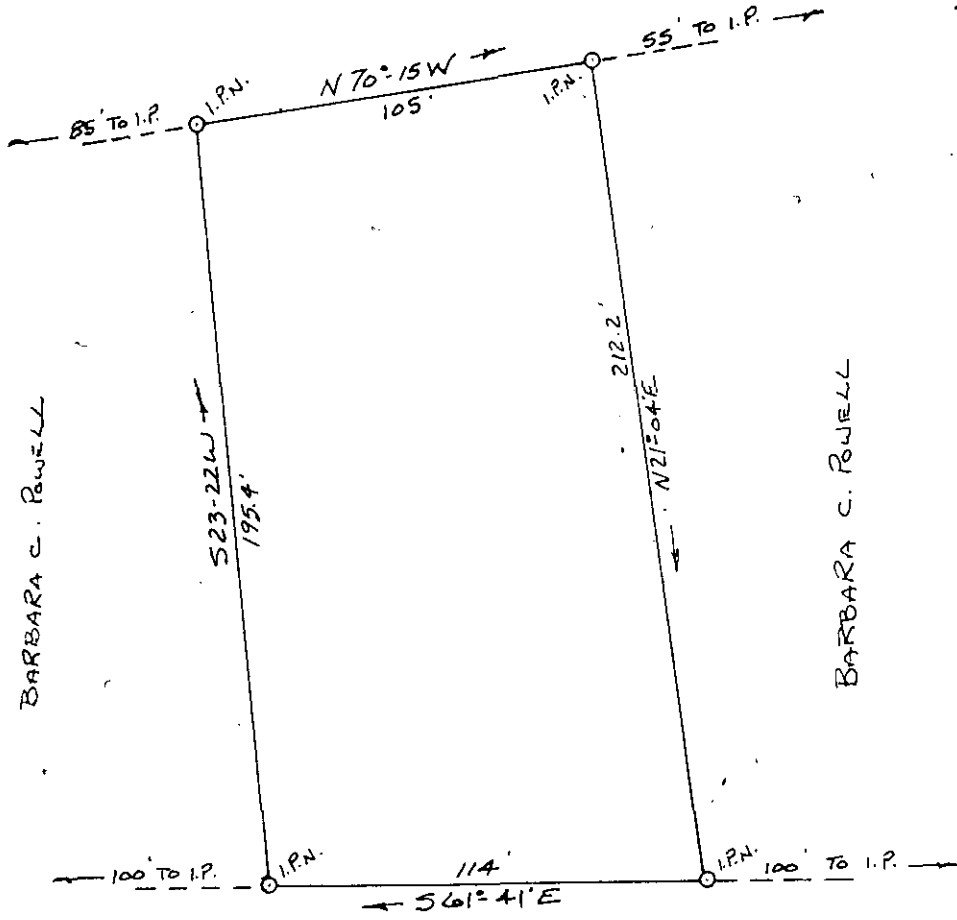

MICROFILMED

RECORDED  
PAID \$  
2/

FARMLEY CRAIN

1125 TO MOUNTAIN VIEW RD. & GREER

CRAIN DRIVE

FILED  
GREENVILLE, CO. S. C.  
JUL 25 9 34 AM '74  
DONNIE S. TANKERSLEY  
R.M.C.

PROPERTY OF

LEOLA W. JOHNSON

LOCATED APPROX. TWO MILES N.W. OF GREER

GREENVILLE COUNTY

SOUTH CAROLINA

SCALE 1" = 50'

JUNE 28, 1974

JUL 25 1974

✓ 56-124

2463