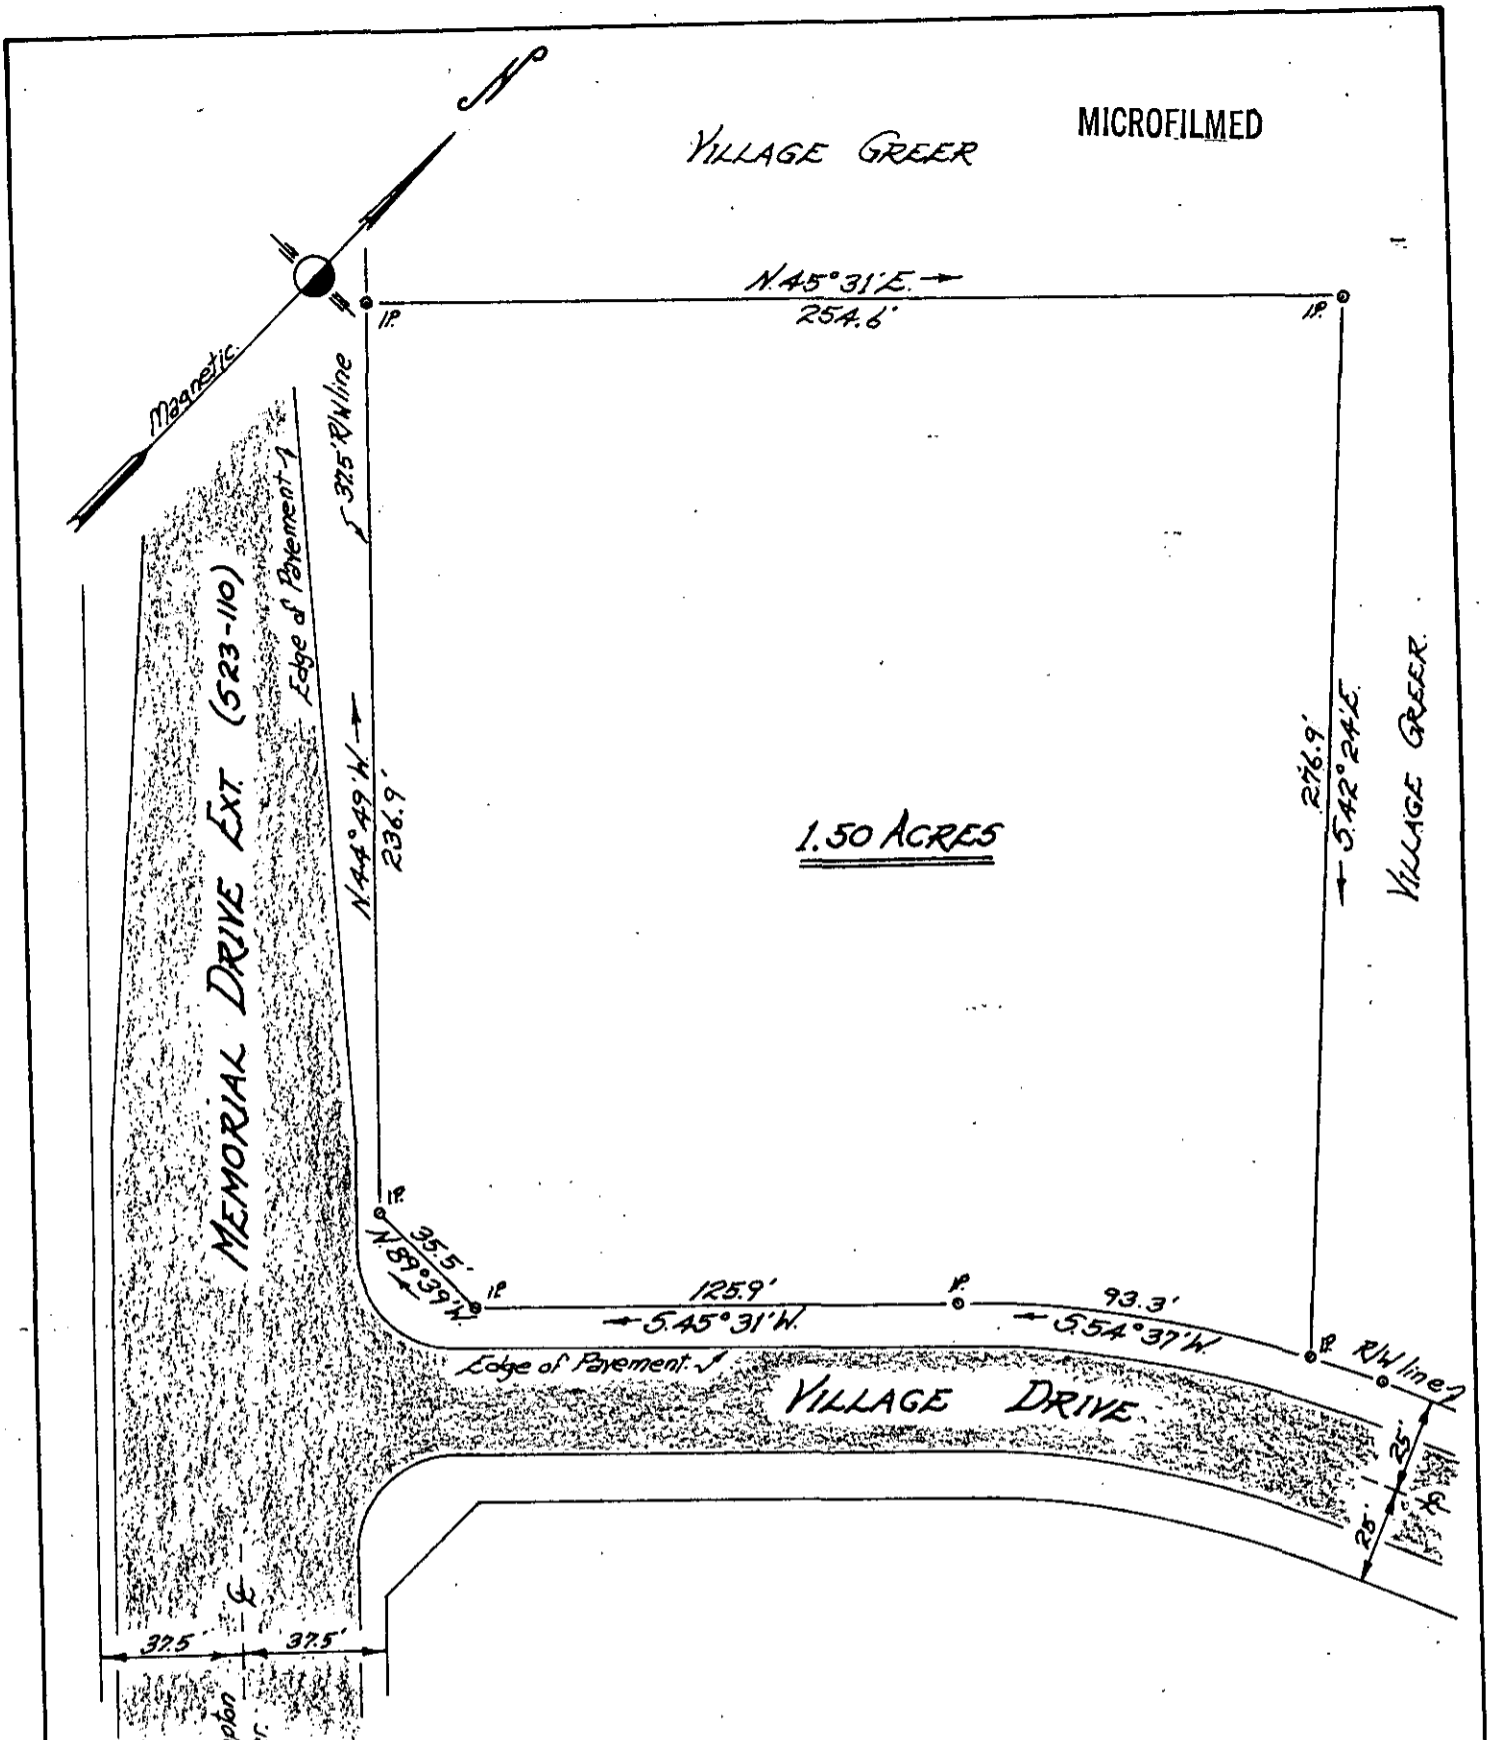

VILLAGE GREER

MICROFILMED

1.50 ACRES

PROPERTY OF
JOHN E. WALTON

Located in Greer

GREENVILLE COUNTY,

SOUTH CAROLINA.

SCALE: 1" = 50 FEET

MAY 19 1976.

✓ 54-30

32450

Tri-State Surveyors
109 Few Street
Greer, S. C. 29651

R.M.C.
DONNIE S. TANKERSLEY
JUN 14 1 12 PM '76

RECORDING FEE
PAID \$ 1.00

JUN 14 1976

FILED
GREENVILLE CO. S.C.