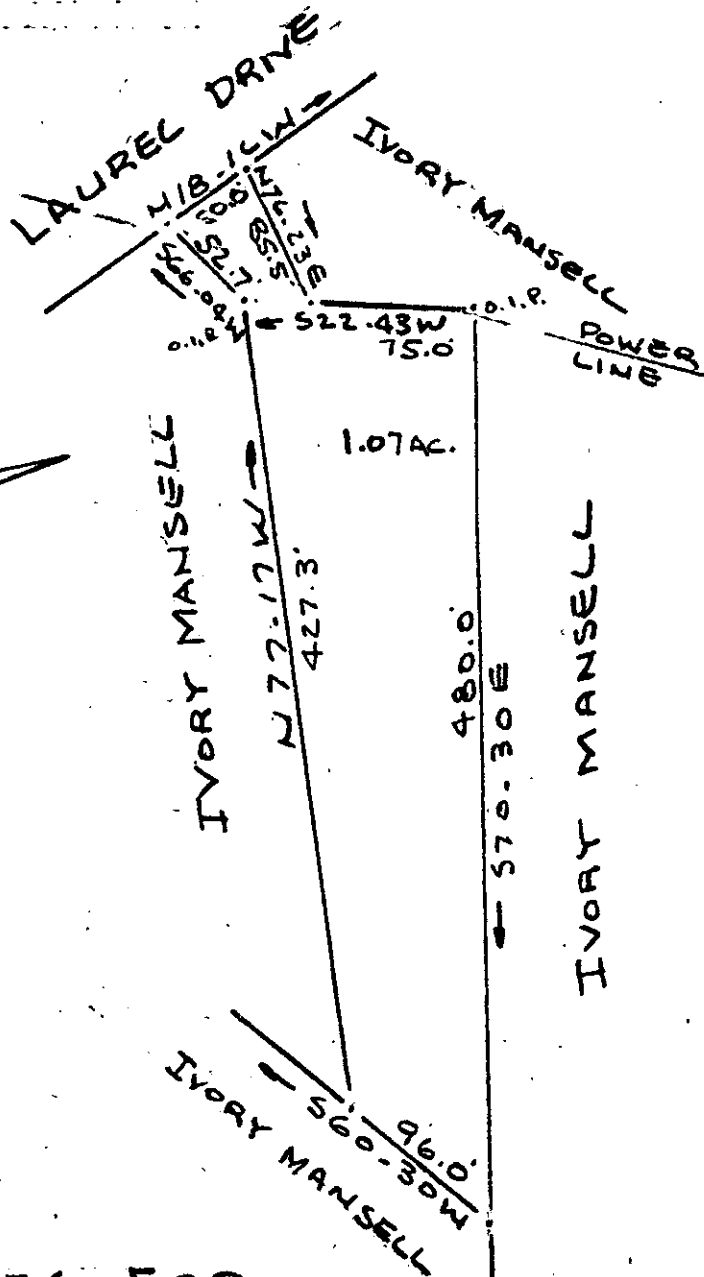

REF: PORTION OF BLOCK BOOK REF  
M.12.4-1-6

FILED  
GREENVILLE, CO. S. C.

JUL 20 2 28 PM '76

DONNIE S. TANKERSLEY  
R.M.C.

PARTIAL SURVEY FOR  
IVORY E. MANSELL & DELORES M. MANSELL  
NEAR GREENVILLE, S.C.  
SCALE 1"=100 7 JULY 1976

15 V - 3

JUL 20 1976

1914

R.B. BRUCE  
RLS # 1952

RECORDING FEE  
PAID \$ 1.00

CAROLINA SURVEYING Co  
112 MANLY ST. GREENVILLE, S.C.