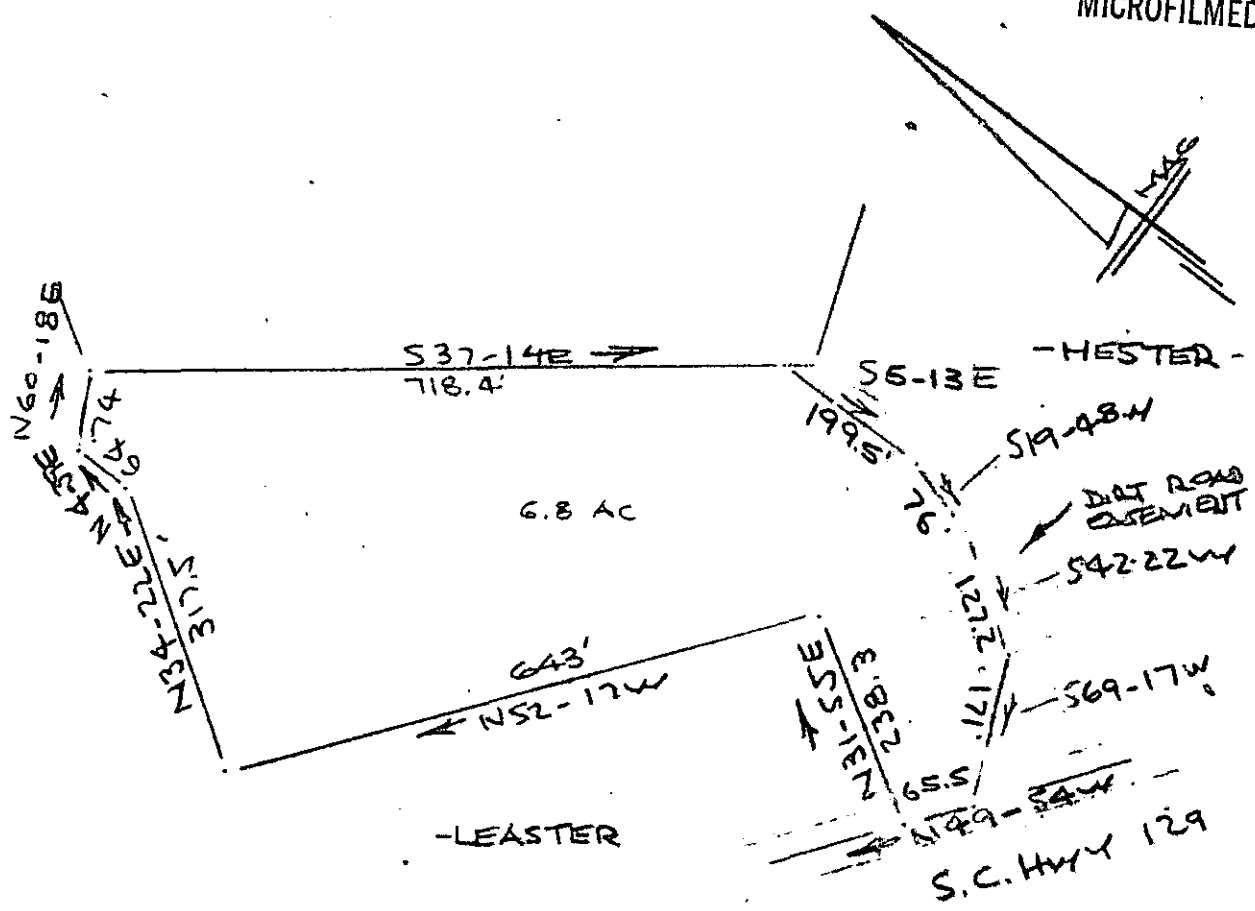

MICROFILMED

SURVEY FOR
 MARSHALL L FORD & MARY ELLEN FORD
 NEAR GREENVILLE, S. C.

SCALE: 1" = 200' 16 NOV 1972
 REV 11 JAN 1973
 REV 22 APR 1975

FILED
 GREENVILLE CO. S. C.
 SEP 8 3 21 PM '76
 DONNIE S. TANKERSLEY
 R.M.C.

✓ 5V-77

6700

SEP 8 1976

CAROLINA SURVEYING CO
 112 MANLY ST.
 GREENVILLE, S. C.

RECORDING FEE
 PAID \$ 1.00

NB 5670

93