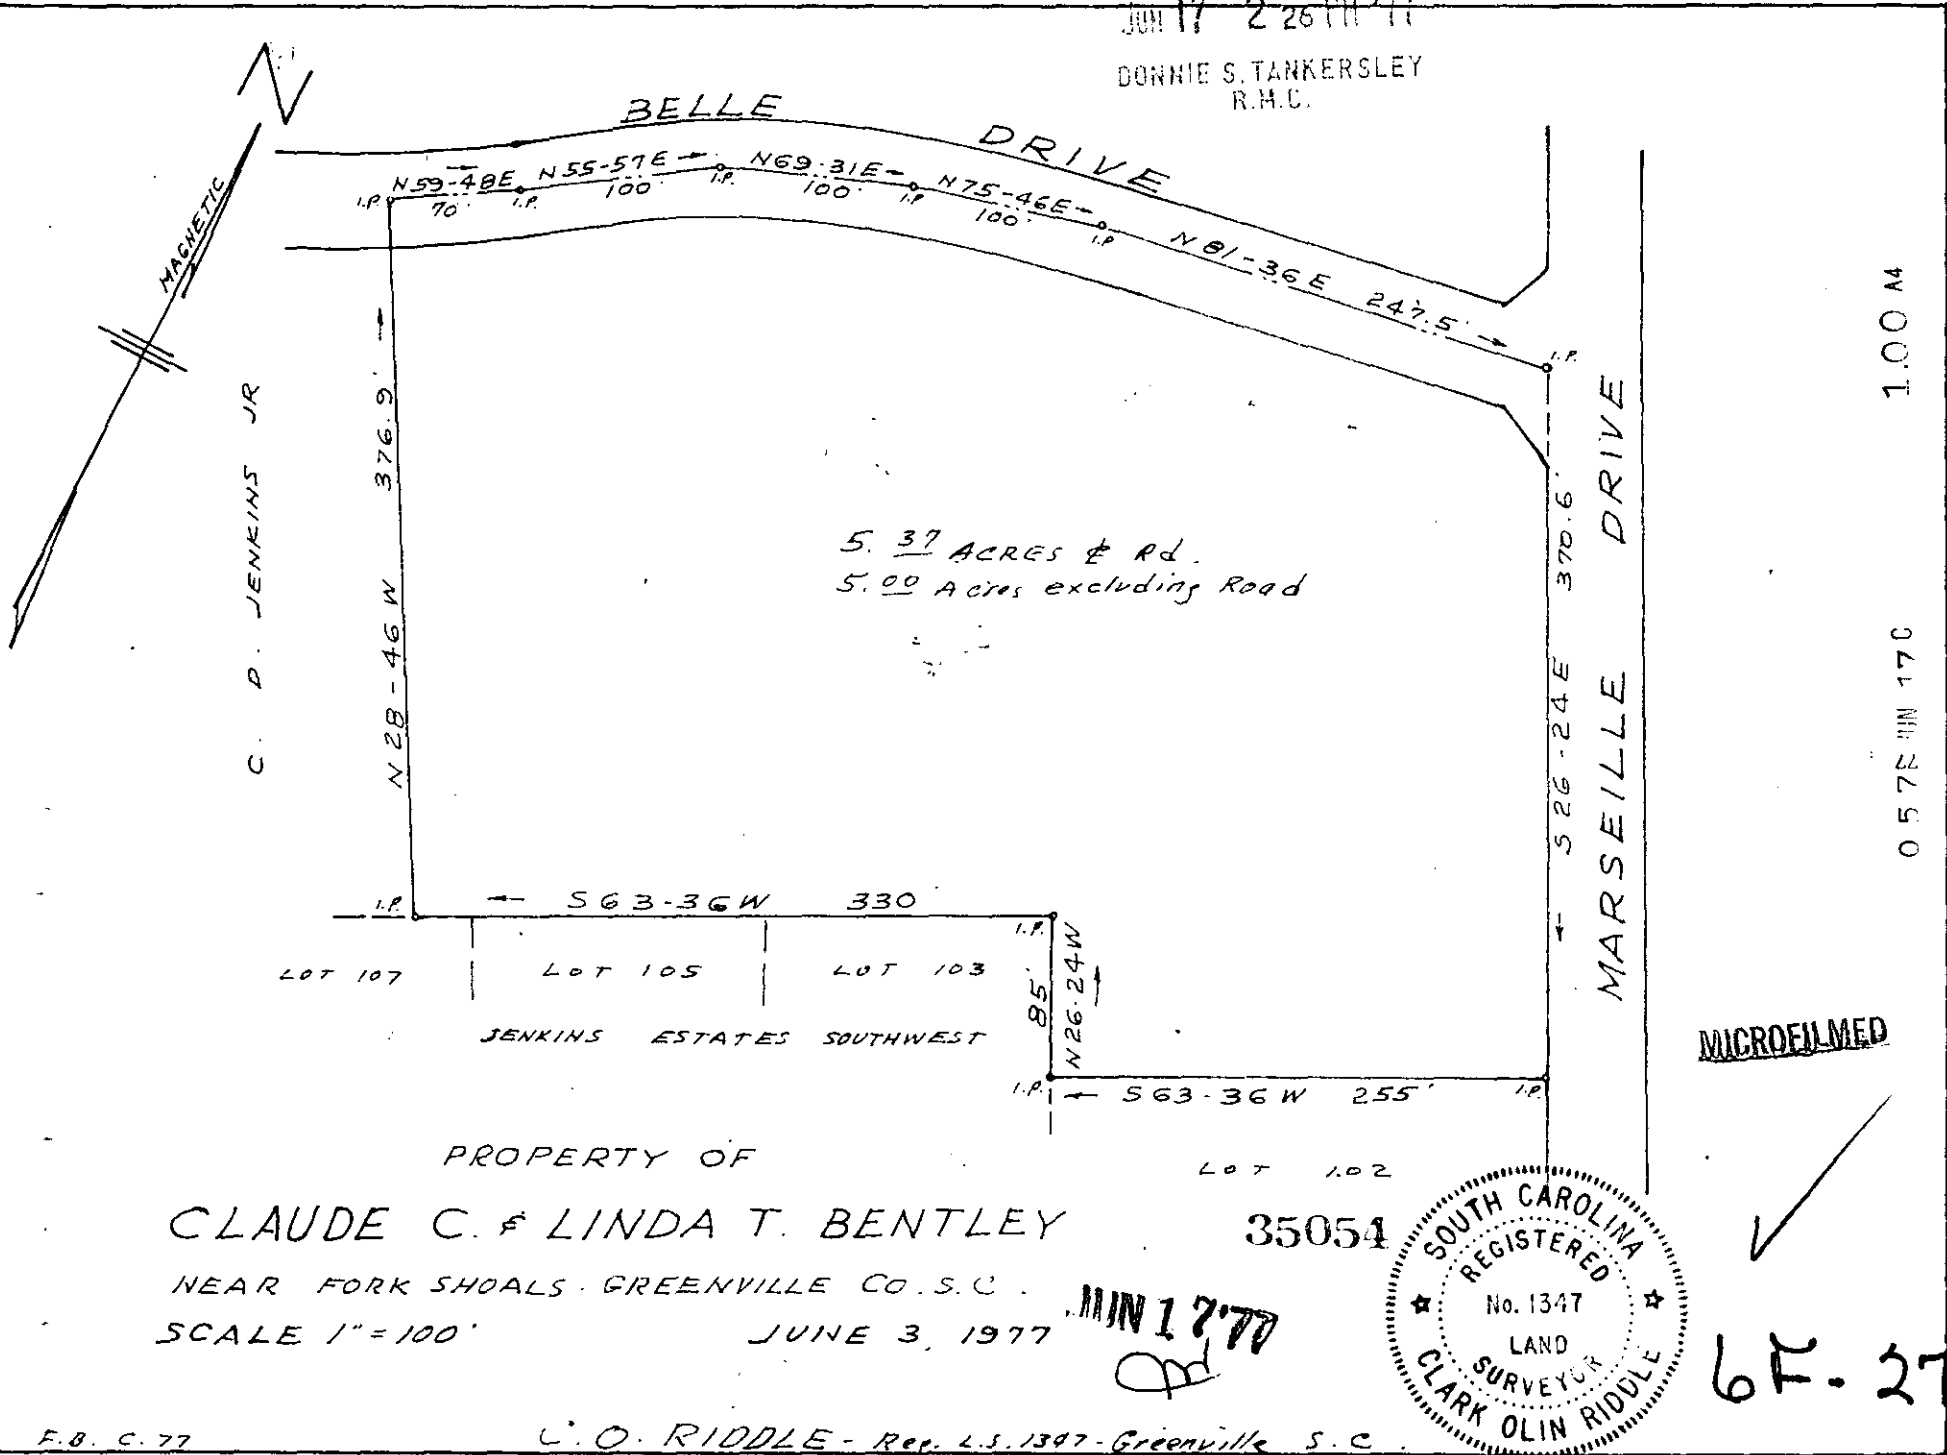

JUN 17 2 26 PM '77

DONNIE S. TANKERSLEY  
R.M.C.

5.37 ACRES ± Rd.  
5.00 Acres excluding Road

PROPERTY OF  
CLAUDE C. & LINDA T. BENTLEY

NEAR FORK SHOALS, GREENVILLE CO. S. C.

SCALE 1" = 100'

JUNE 3, 1977

JUN 17 '77  
[Signature]

MICROFILMED

✓  
67-27

0.572 MIN 170  
1.00 M