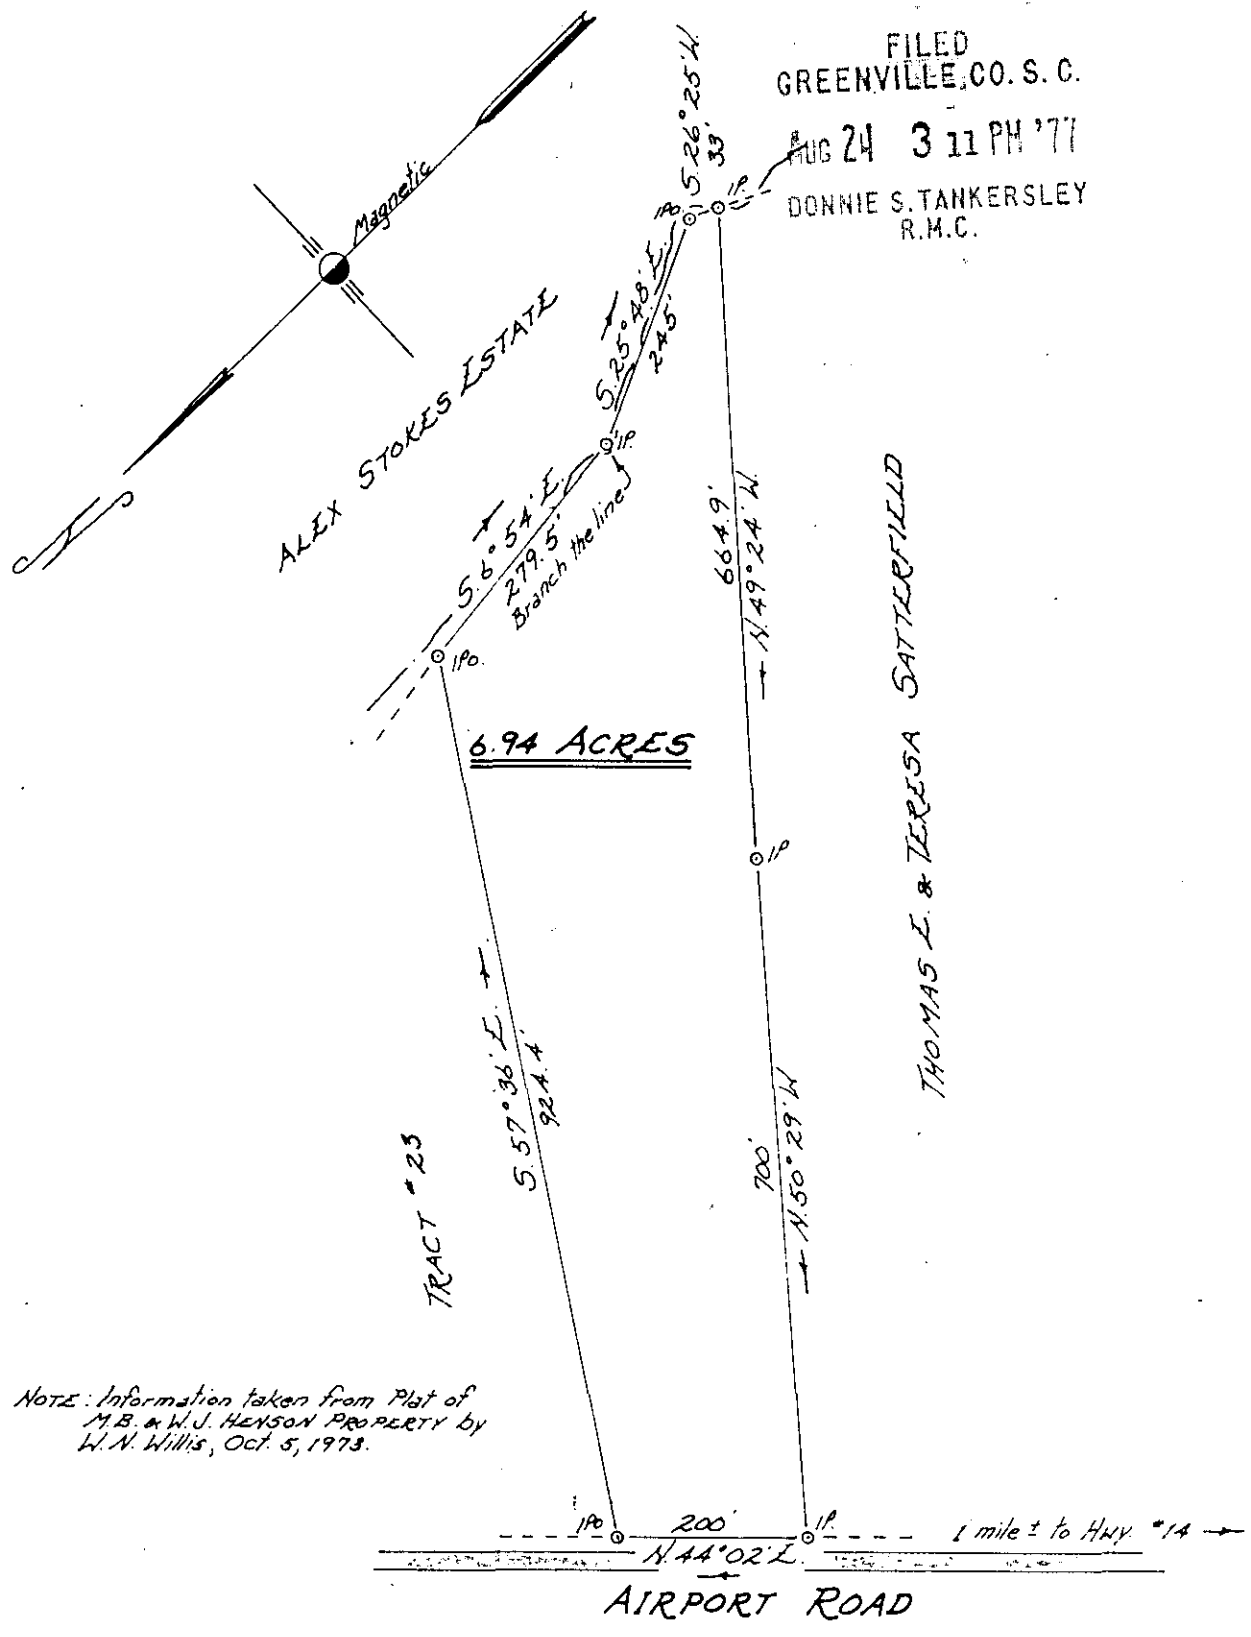

FILED
GREENVILLE, CO. S. C.

AUG 24 3 11 PM '77

DONNIE S. TANKERSLEY
R.M.C.

NOTE: Information taken from Plat of
M.B. & W.J. HENSON PROPERTY by
W.N. Willis, Oct. 5, 1973.

PROPERTY OF
JIMMY W. & RHONDA SATTERFIELD

Located approx. 6 miles North of Greer

GREENVILLE COUNTY

SOUTH CAROLINA

SCALE: 1" = 200 FEET

APRIL 12, 1977

✓
AUG 24 '77
[Signature]

69-55

6081

Tri-State Surveyors
109 Few Street
Greer, S. C. 29651

3 1 58 AUG 24 0

1.00 A4

MICROFILMED