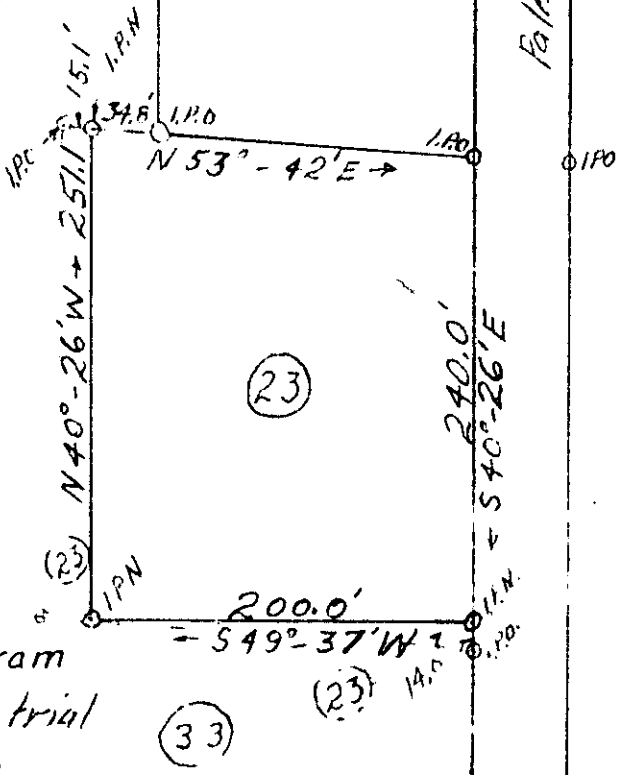

Mauldin City Limits Greer Drive

FILED
GREENVILLE CO. S.C.
DEC 9 10 23 AM '77
DONNIE S. TANKERSLEY
R.M.C.

Carlisle Drive

Palmetto Drive A.O.W. 50'

Lee Huskamp

(13)

(22)

(23)

PLAT
for

Jeanette Armaly & Philomene Karam
A portion of lot 23 of Mauldin Industrial
Park, located south of Mauldin in
Greenville Co. S.C. Scale 1" = 100'

Key C.E. & L.S. No. 1194

17741

✓ 6K-89
DEC 9 '77