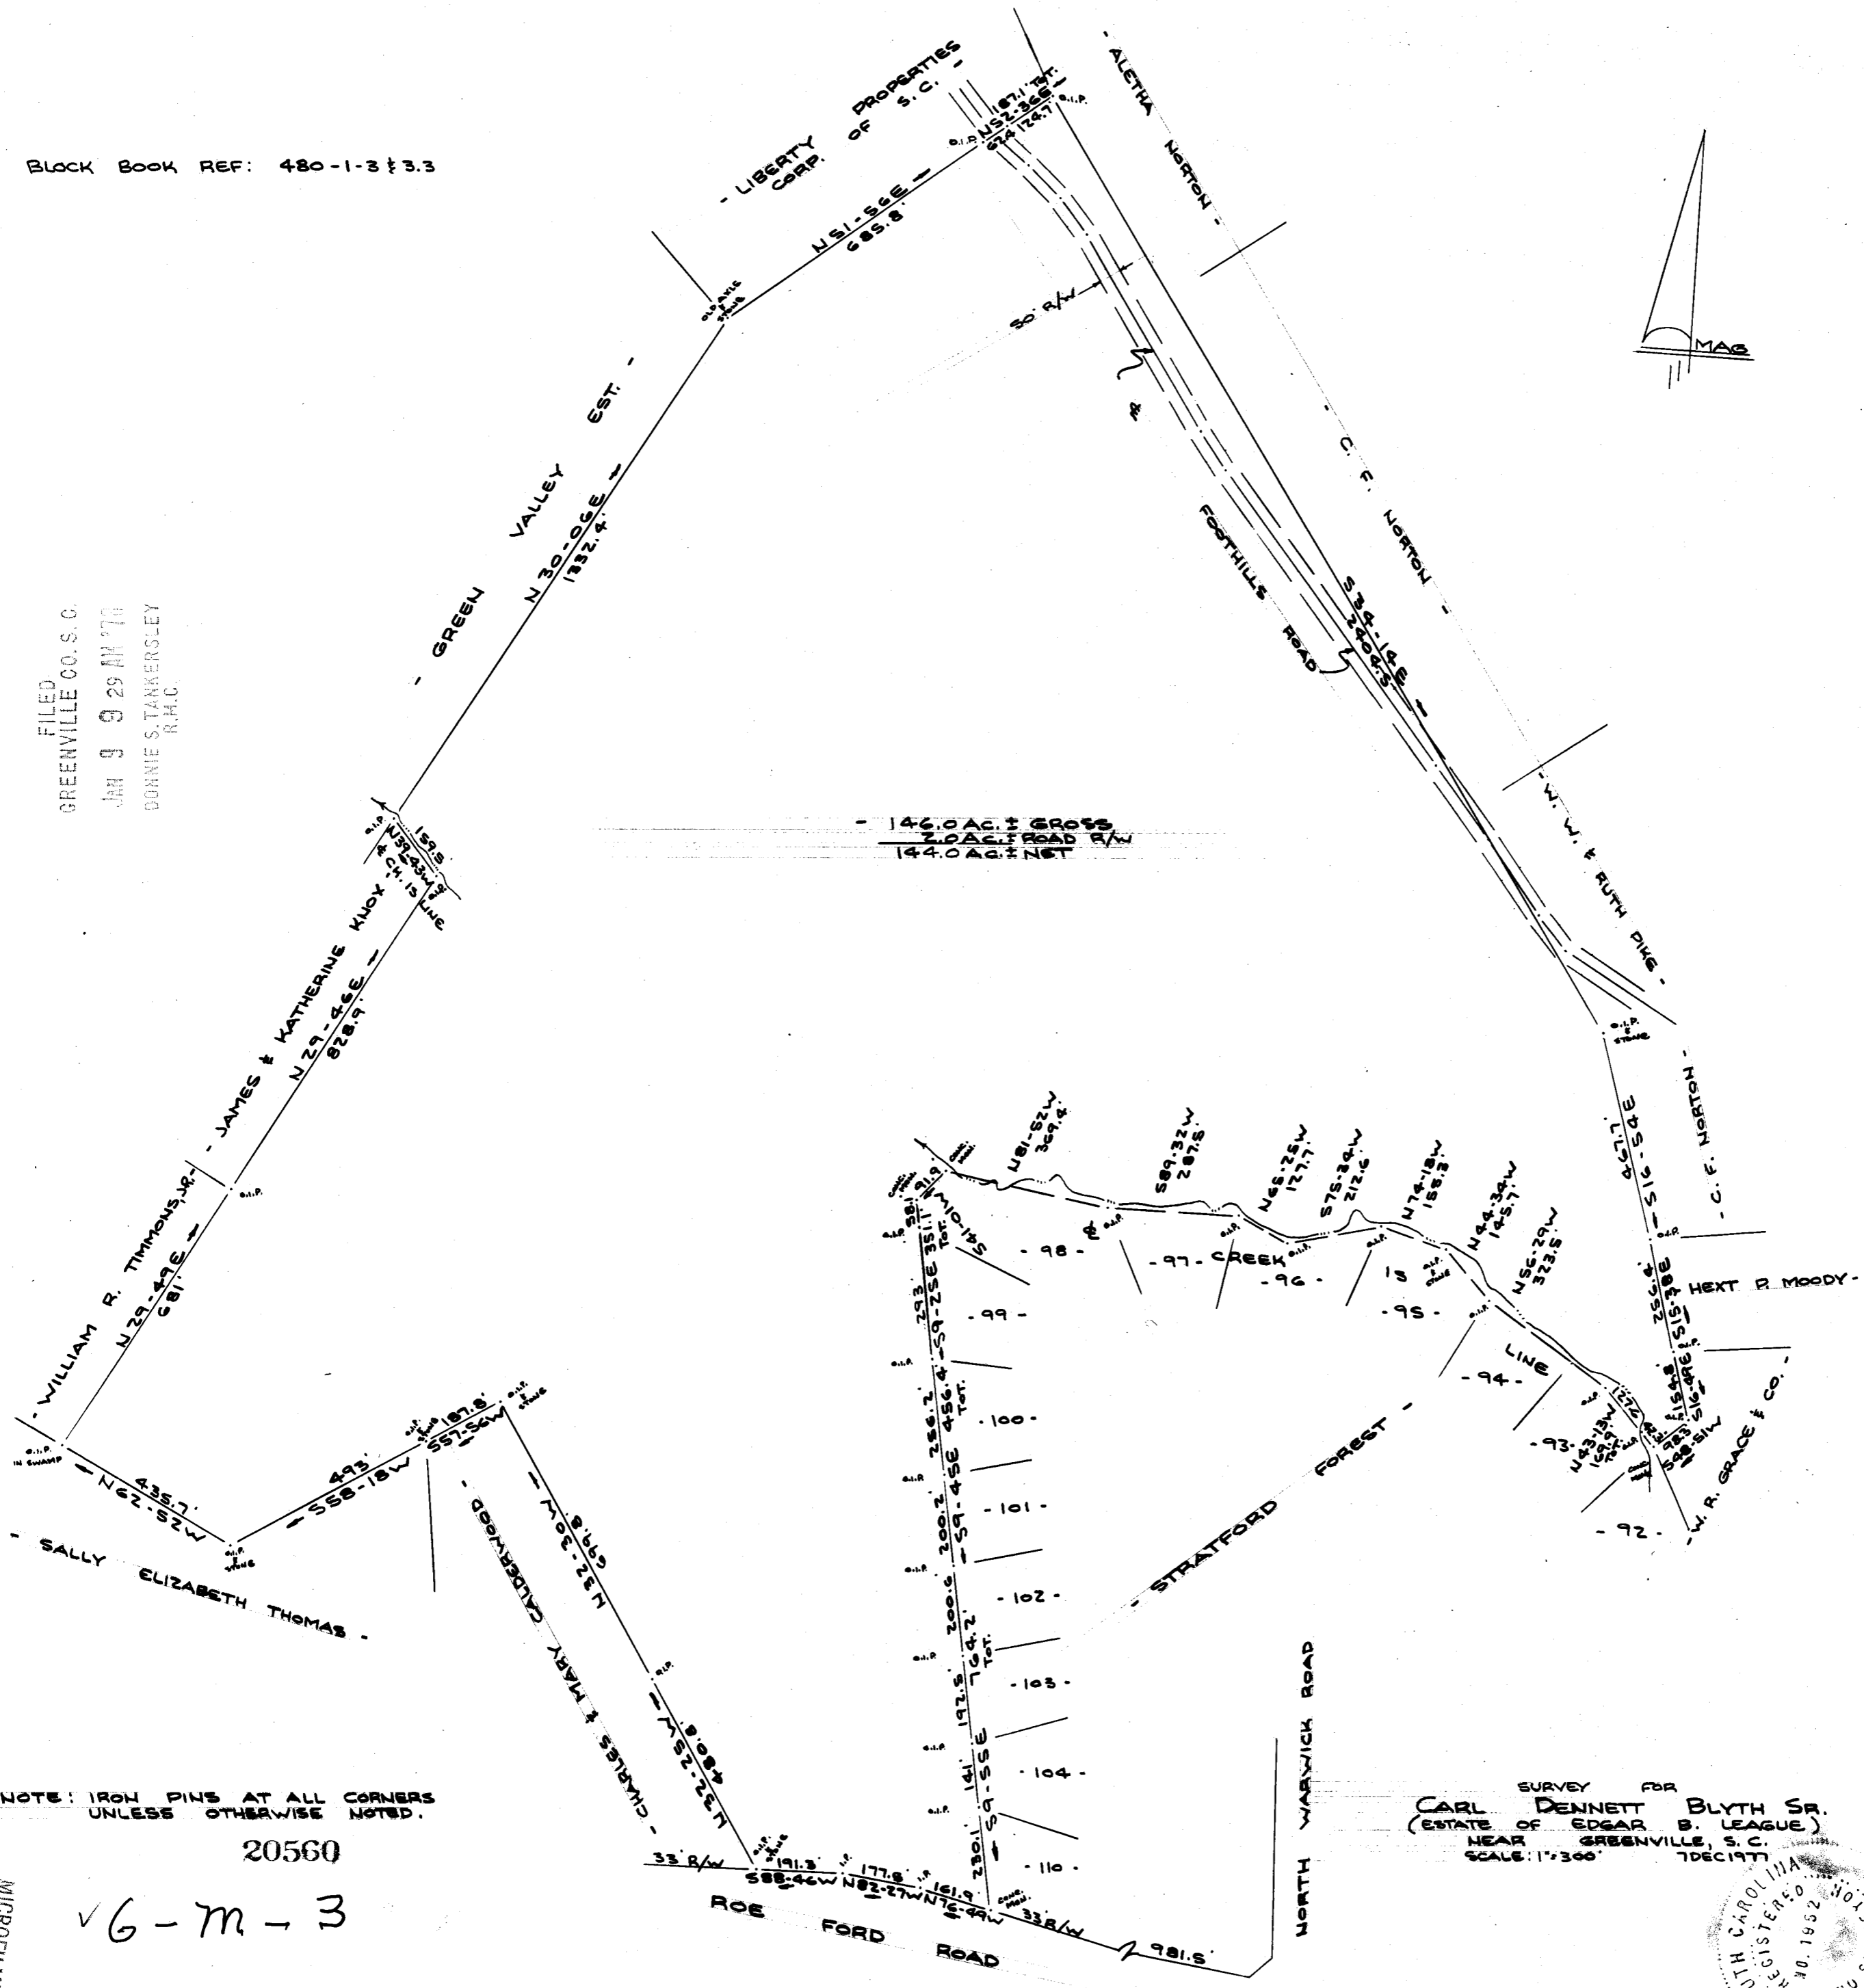

Block Book REF: 480-1-3 & 3.3

FILED  
GREENVILLE CO. S.C.  
JAN 9 9 29 AM '70  
DORRIS S. TAYLORSLEY  
R.H.C.

NOTE: IRON PINS AT ALL CORNERS UNLESS OTHERWISE NOTED.

20560

✓ 6-m-3

2972 JUN 9E

3.00 A1

SURVEY FOR  
CARL DENNETT BLYTH SR.  
(ESTATE OF EDGAR B. LEAGUE)  
NEAR GREENVILLE, S.C.  
SCALE: 1"=300' 7DEC1971

CAROLINA SURVEYING  
112 MAIN ST.  
GREENVILLE, S.C.

R. B. Bruce #1952