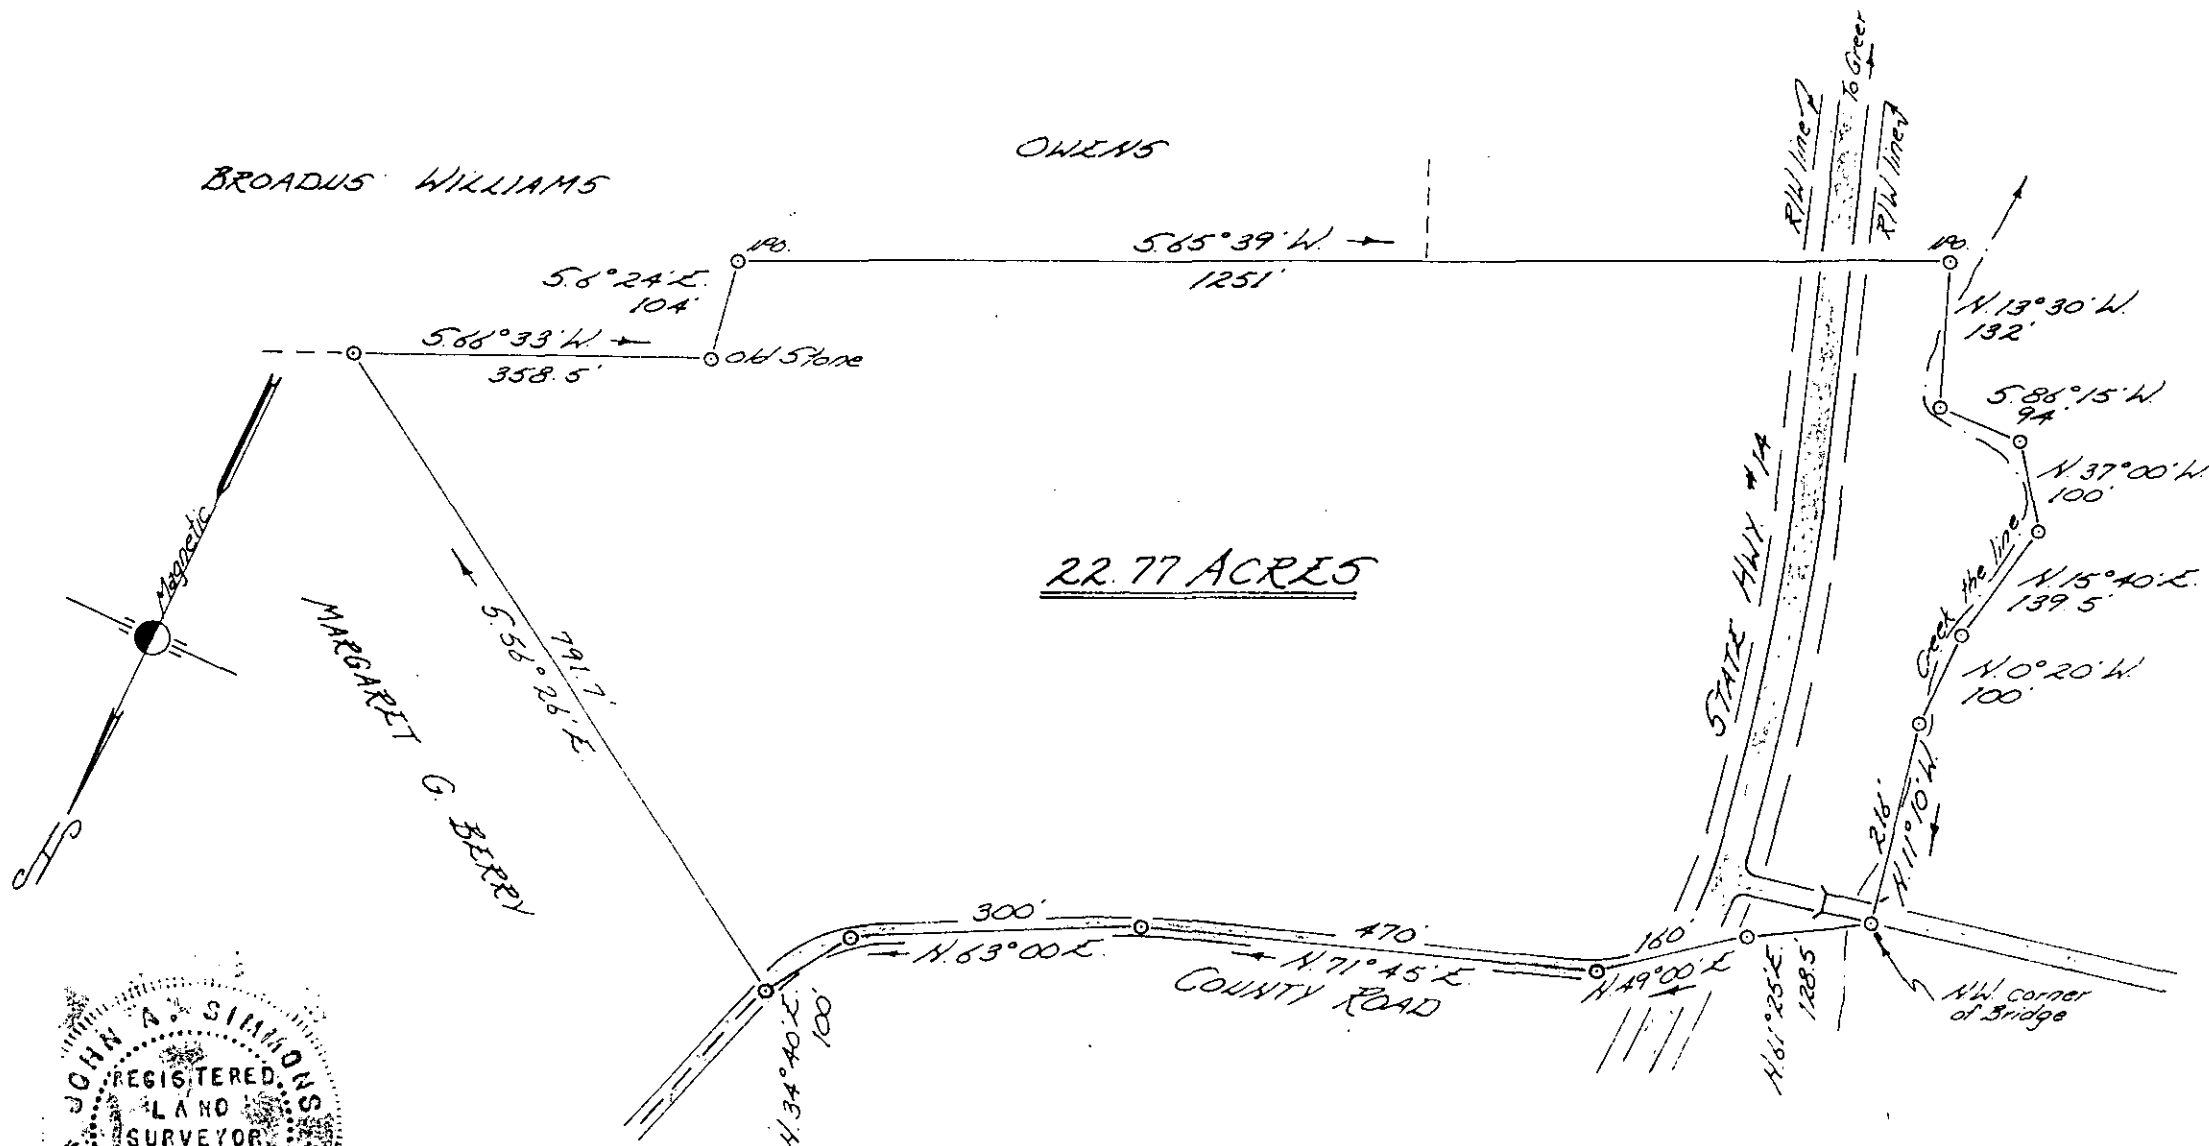

BROADUS WILLIAMS

OWENS

22.77 ACRES

PROPERTY OF

LOLA B. BARNETT

32733

Located approx. 7 miles North of Greer

GREENVILLE COUNTY, SOUTH CAROLINA

SCALE: 1" = 200 FEET APRIL 17, 1978

MAY 3 1978

✓ 6-0-88

John A. Simmons

MICROFILMED

Note: Information taken from plat of B.C. Berry Est. Et Al. Property by H.S. Brockman, June 12, 1963.

FILED GREENVILLE CO. S. C. MAY 3 3 45 PM '78 DONNIE S. FRANKSLEY R.M.C.