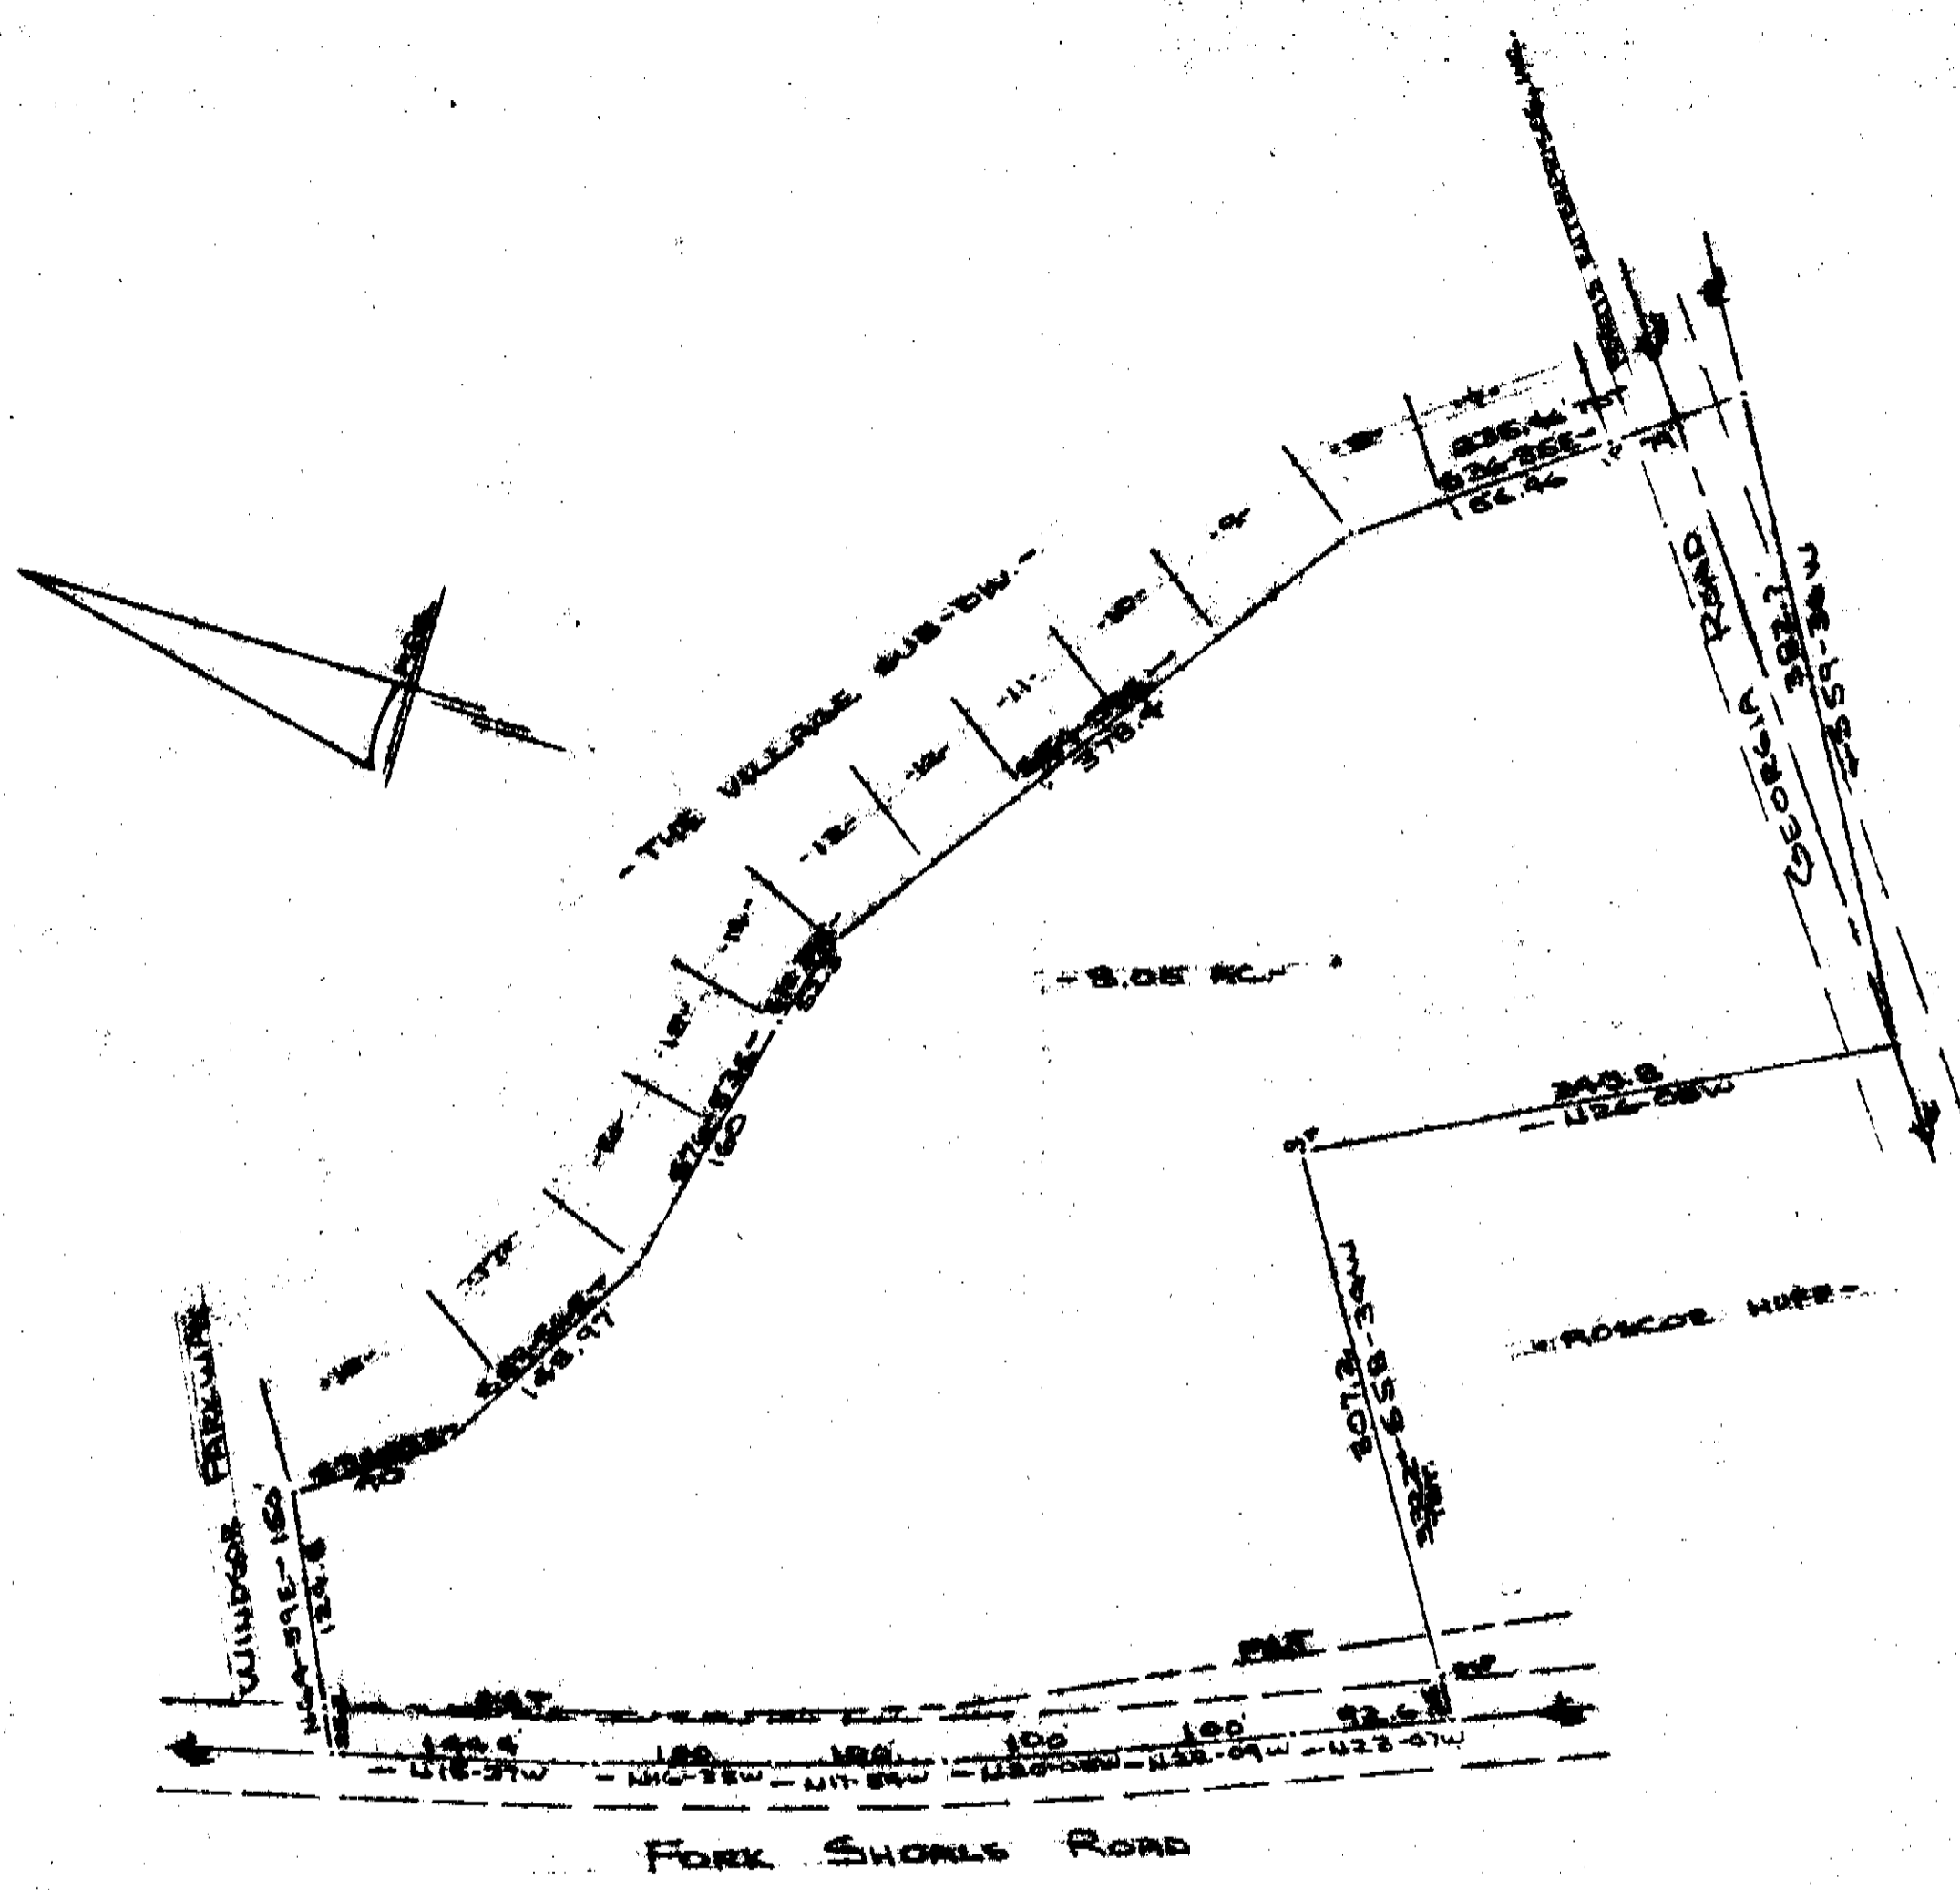

UNRECORDED

FORK SHOALS ROAD

SURVEY FOR
J. DARRELL KELLETT
 NEAR GREENVILLE, S.C.
 SCALE 1"=200' 27 OCT. 1952

✓ 6-4-37

13474

CARDINA SURVEYING CO.
 112 MAIN ST.
 GREENVILLE, S.C.

R. B. Brewer #1952

FILED
 GREENVILLE CO. S.C. 4 28 PM '52
 DONNIE S. TANKERSLEY
 R.M.C. GREENVILLE, S.C.