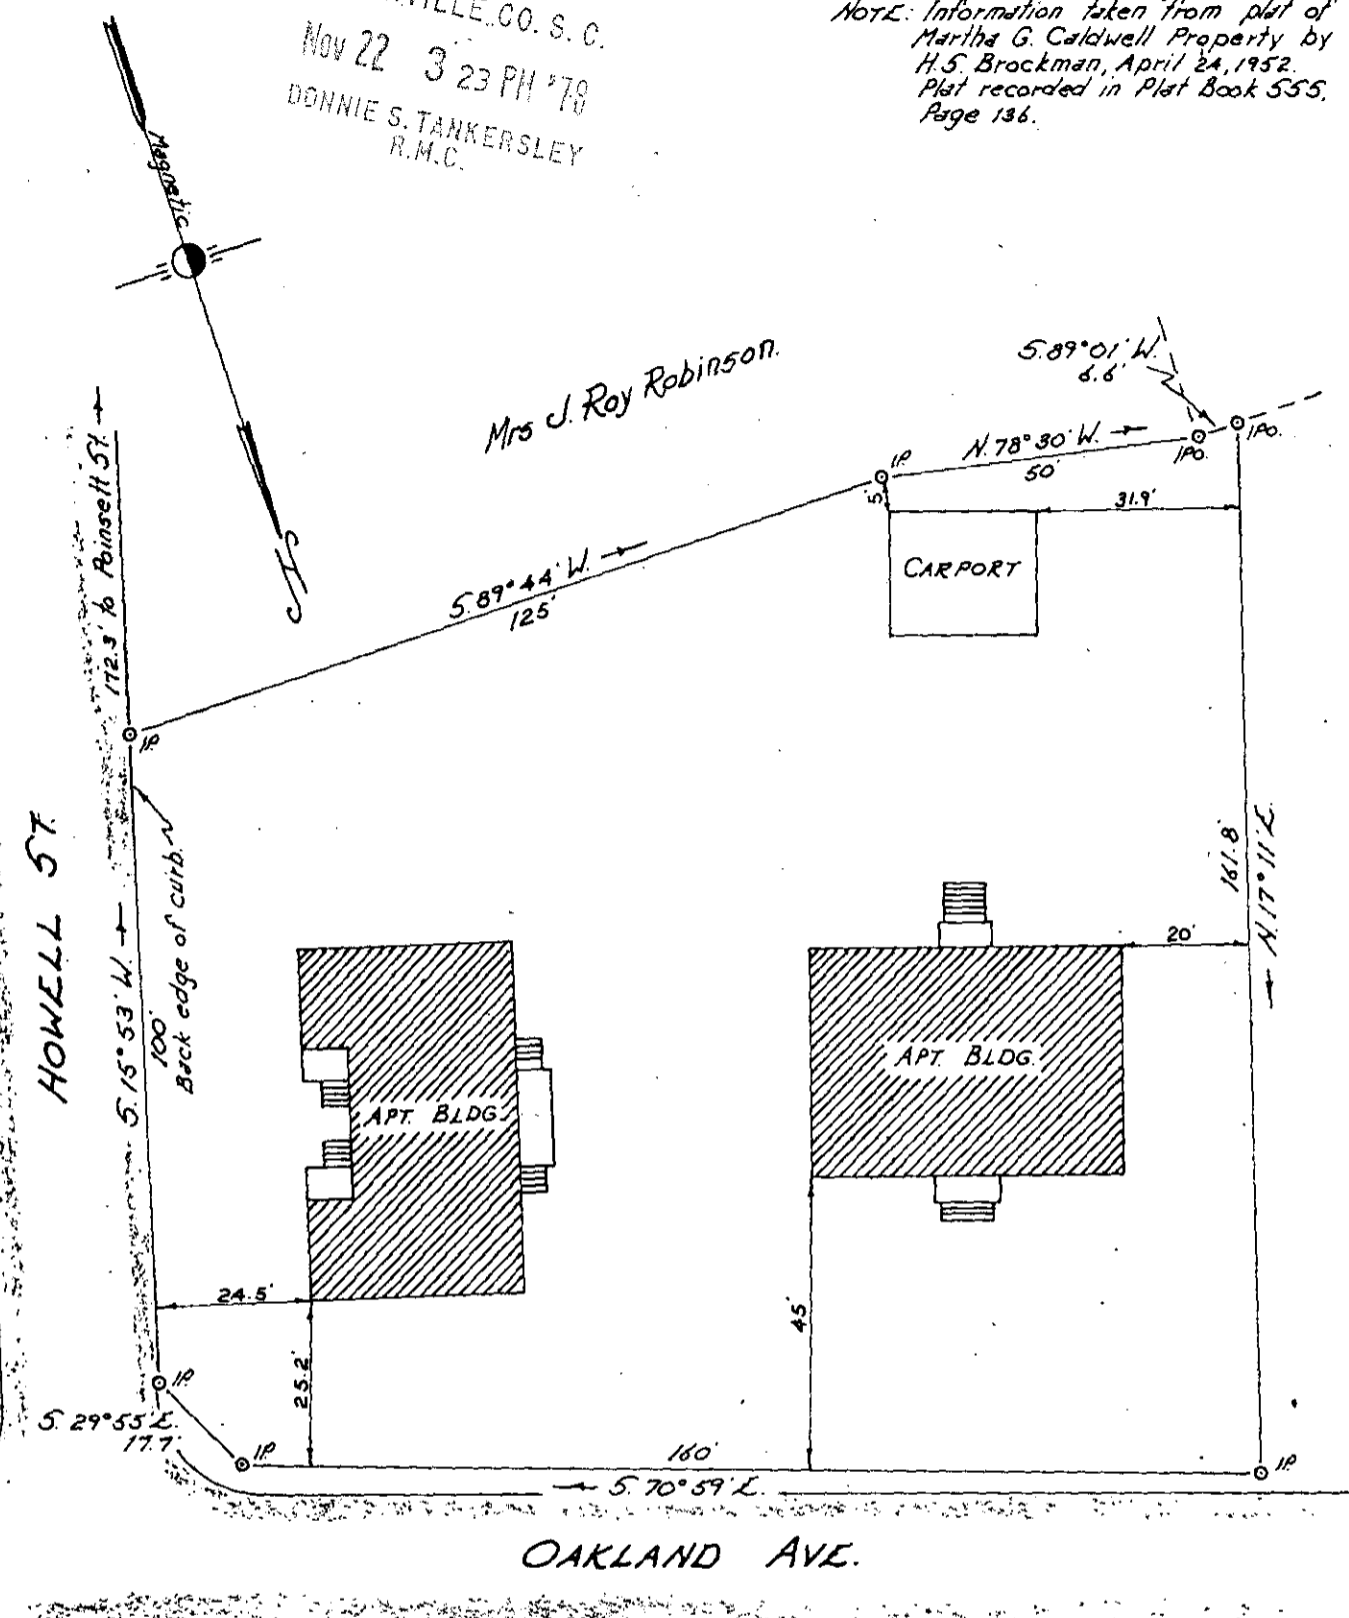

MICROFILMED

FILED
GREENVILLE, CO. S. C.
Nov 22 3 23 PM '78
DONNIE S. TANKERSLEY
R.M.C.

NOTE: Information taken from plat of
Martha G. Caldwell Property by
H.S. Brockman, April 24, 1952.
Plat recorded in Plat Book 555,
Page 136.

PROPERTY OF
MRS. J. ROY ROBINSON

Located in Greer

GREENVILLE COUNTY, SOUTH CAROLINA

SCALE: 1" = 30 FEET

NOV. 3, 1978

GCTO -----3 NO22 78 1134

16036

6-X-49