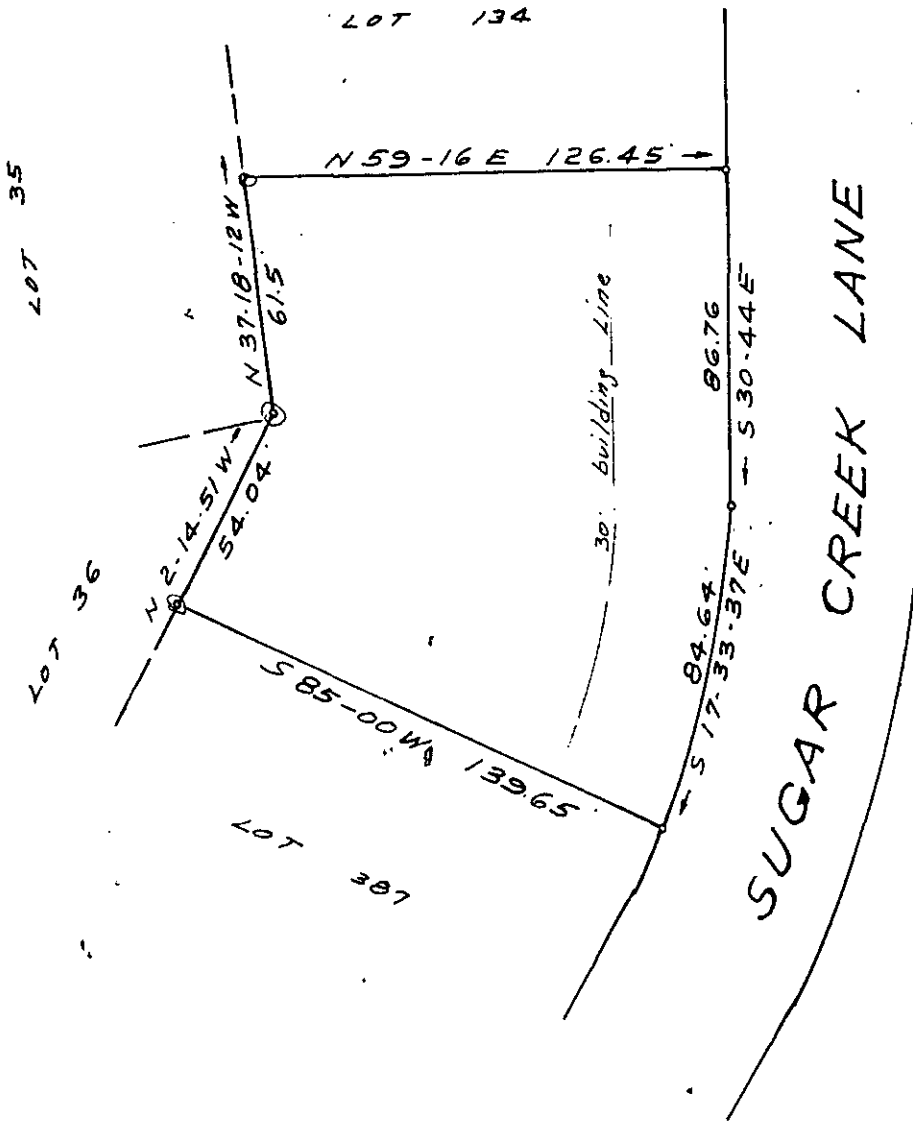

MAY 3 3 12 PM '79

DONNIE S. TANKERSLEY
R.M.C.

✓ 7 E 38

REVISED PLAT - LOT 135
SUGAR CREEK
NEAR GREENVILLE S. C.
SCALE 1" = 50' JAN. 24, 1979

32112

C. O. Riddle - Reg. L.S. 1347
 OCTO. 1979
 1134