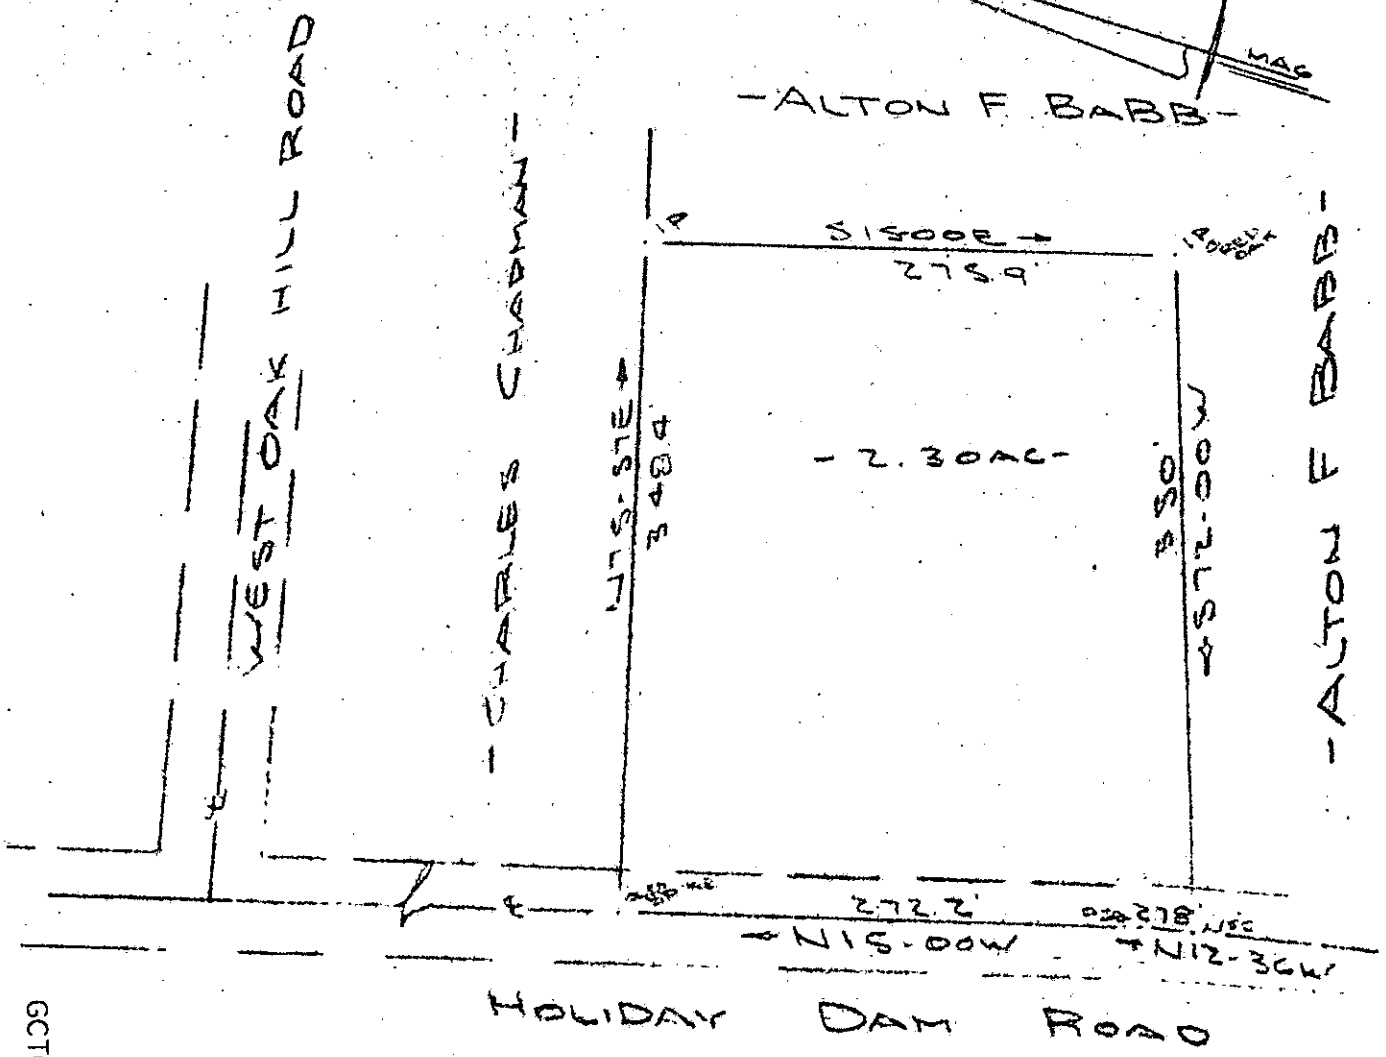

FILED

GREENVILLE CO. S. C.

MAY 23 1979

MAY 23 2 58 PM '79

DONNIE S. TANKERSLEY
R.M.C.

MICROFILMED

SURVEY FOR
 JOHNNY A. STATION & JO ANN STATION
 NEAR GREENVILLE, S.C.
 SCALE 1" = 100' 23 APRIL 1979

7 F 24

34414

R. B. Brubaker #1952
 CAROLINA SURVEYING CO.
 112 MALLY ST.
 GREENVILLE, S.C.

GCTO ----- 3 MY 23 79 640 1.00CI

213/8

599.3 - 1 - DT 2