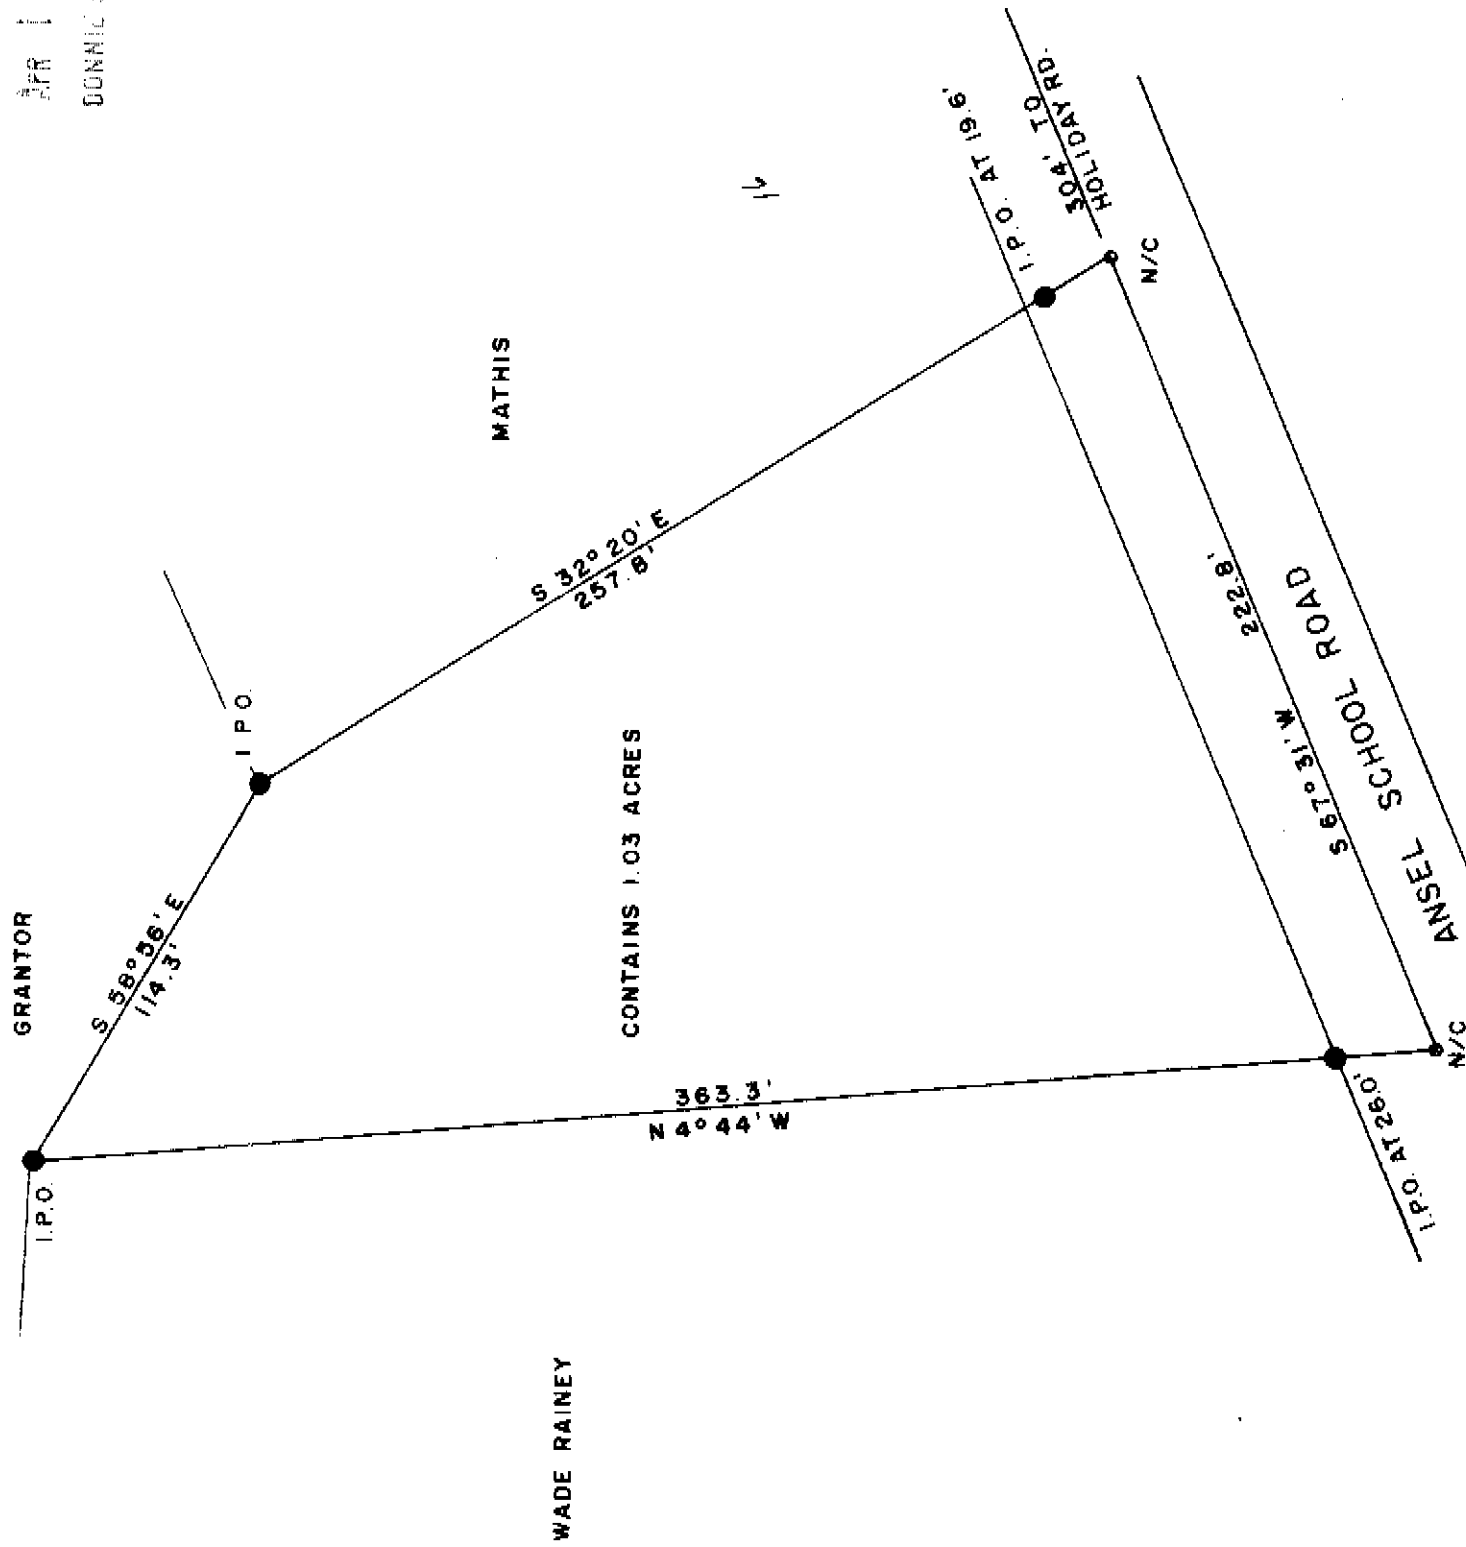

MICROFILMED

FILED  
GREENVILLE CO. S. C.  
APR 1 11 37 AM '80  
DONNICK TAMMERSLEY  
S.M.C.

MATHIS

CONTAINS 1.03 ACRES

WADE RAINEY

LOCATION MAP

I HEREBY CERTIFY THAT I HAVE SURVEYED THE PROPERTY SHOWN AND THAT THE MEASUREMENTS SHOWN ARE CORRECT.

REFERENCE:  
PLAT FOR THELMA GARRETT BY TERRY DILL  
DATED JAN. 10, 1963.

APR 1 1980 1" = 50'

scale feet

THELMA GARRETT ESTATE  
LOCATED IN

O'NEAL TWP., GREENVILLE CO., S. C.

SCALE: 1" = 50'  
DATE: 3-7-1980

APPROVED BY  
*W.C. Lindsey Jr.*

DRAWN BY WCL

SURVEYED FOR

CATHERINE P. SOUTHERLAND  
SURVEYED BY  
LINDSEY & ASSOC. 1222

29117

7-66-58