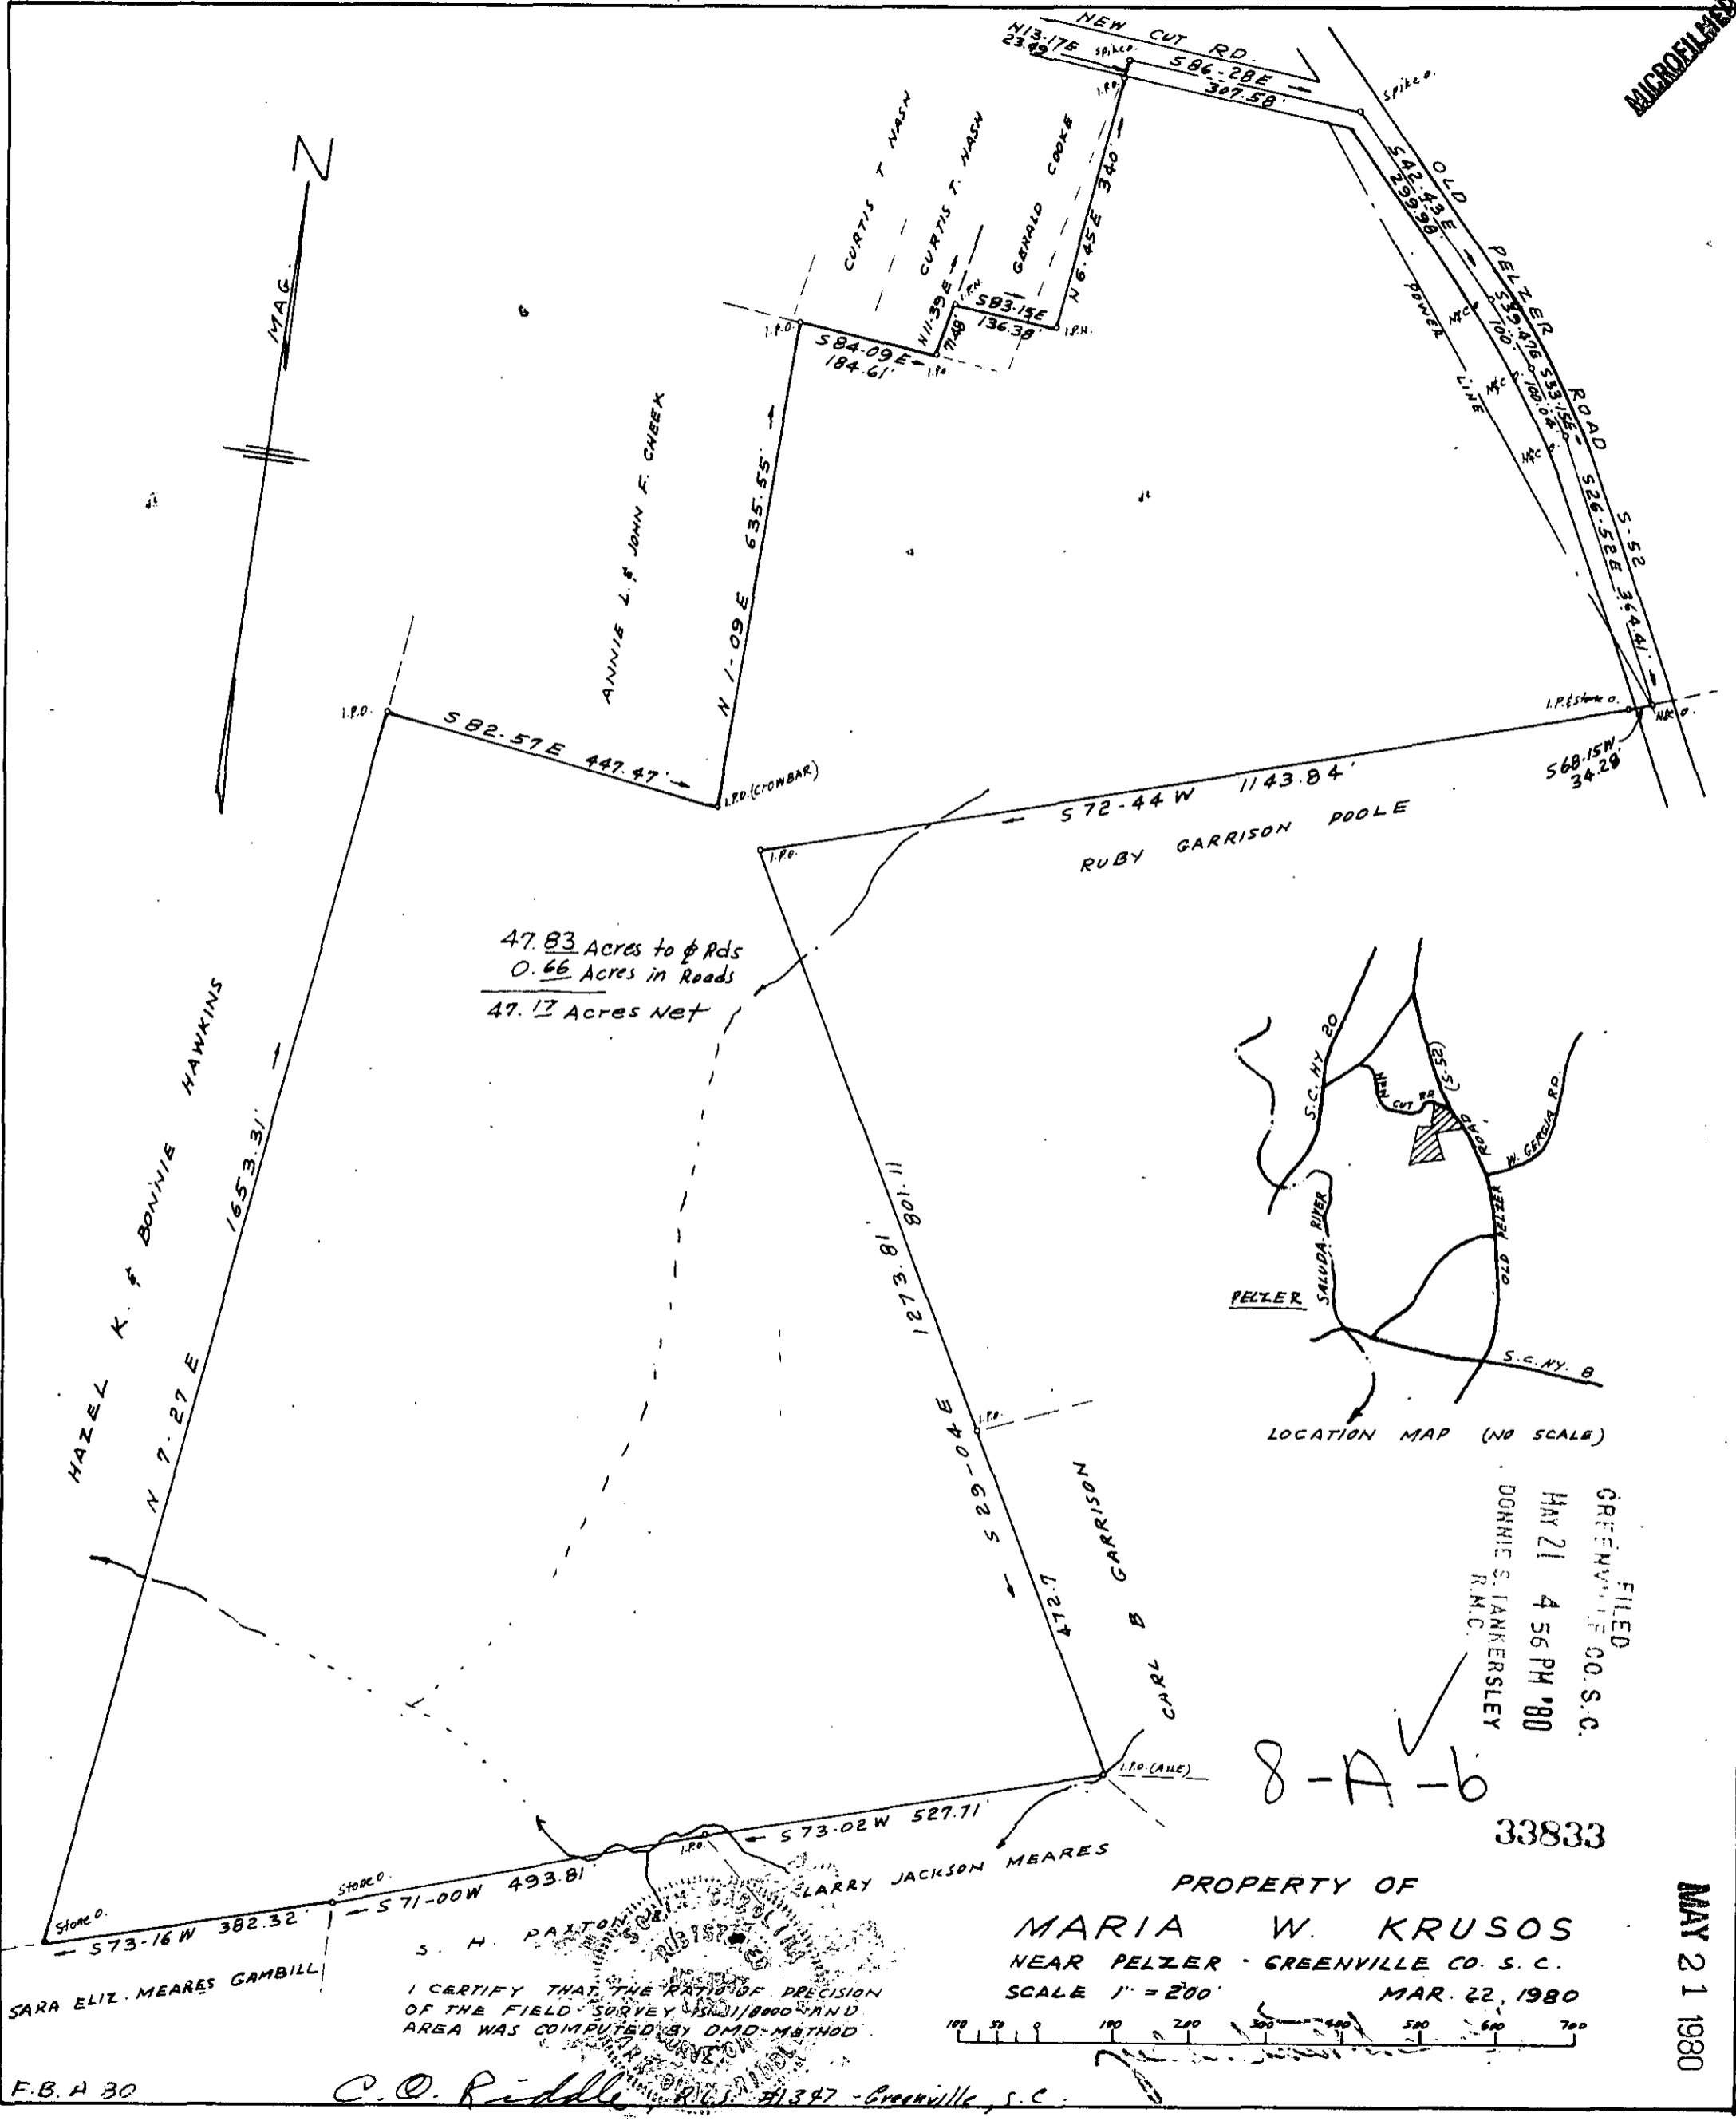

MICROFILMED

47.83 Acres to & Rds  
 0.66 Acres in Roads  
 47.17 Acres Net

FILED  
 GREENVILLE CO. S.C.  
 MAY 21 4 56 PM '80  
 DONNIE S. JANKERSLEY  
 R.M.C.

8-A-6

33833

PROPERTY OF  
 MARIA W. KRUSOS  
 NEAR PELZER - GREENVILLE CO. S. C.  
 SCALE 1" = 200'

I CERTIFY THAT THE RATIO OF PRECISION  
 OF THE FIELD SURVEY IS 1/10000 AND  
 AREA WAS COMPUTED BY OMD METHOD

C.O. Riddle, R.G.S. #1347 - Greenville, S.C.

F.B.A 30

2528' W 21 E

5.00 M

MAY 21 1980