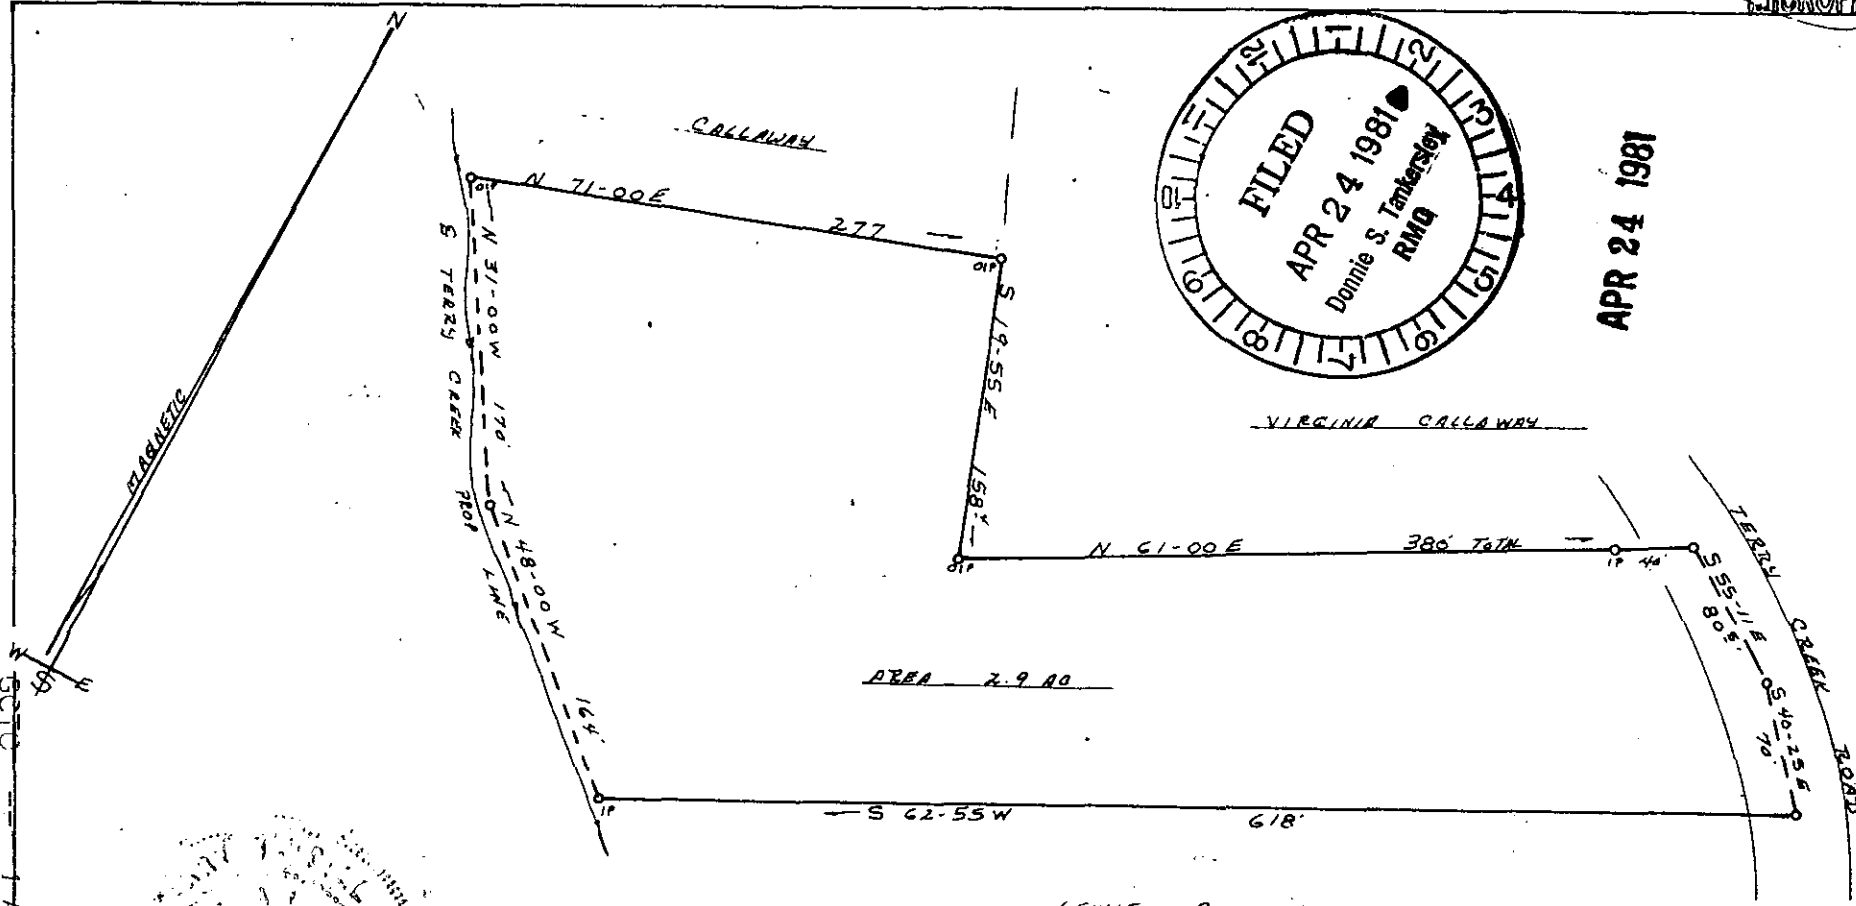

APR 24 1981

5 OCTO 1 APR 24 81 565 5 OCTO

PLAT OF PROPERTY OF

8-0-22 ✓

29914

CARL CALLAWAY
%Wayman Parker, #5, Easley, SC 29640
SALUDA TOWNSHIP GREENVILLE CO.
STATE OF SOUTH CAROLINA
SCALE 1" = 100' 5-1-1980