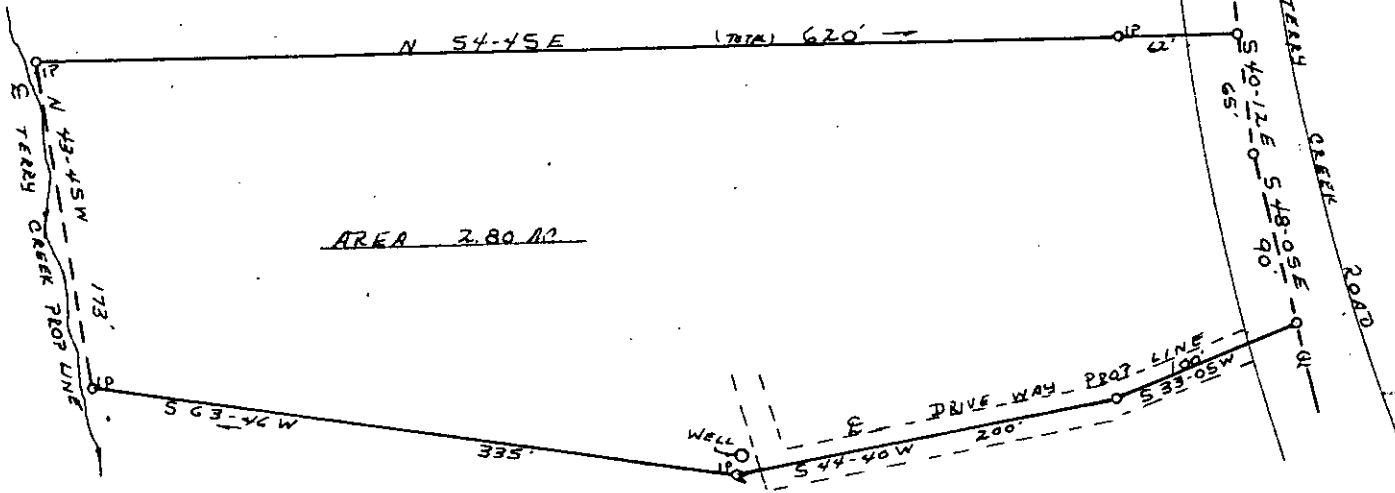

APR 24 1981

WIS CALLAWAY

AREA 2.80 AC

GRACE C. RAXTER

PLAT OF PROPERTY OF

8-0-23

29913

JAMES CALLAWAY

SALUDA TOWNSHIP GREENVILLE CO STATE OF SOUTH CAROLINA SCALE 1" = 100' 5-1-1980

Terry V. Dill

REC CE 15, No. 104 Rt 2, TAYLORS, S.C.

Grace C Raxter Gladys Wilson Rt 5 Easley SC

GCTO --- 1 AP24 81 566 3.0001