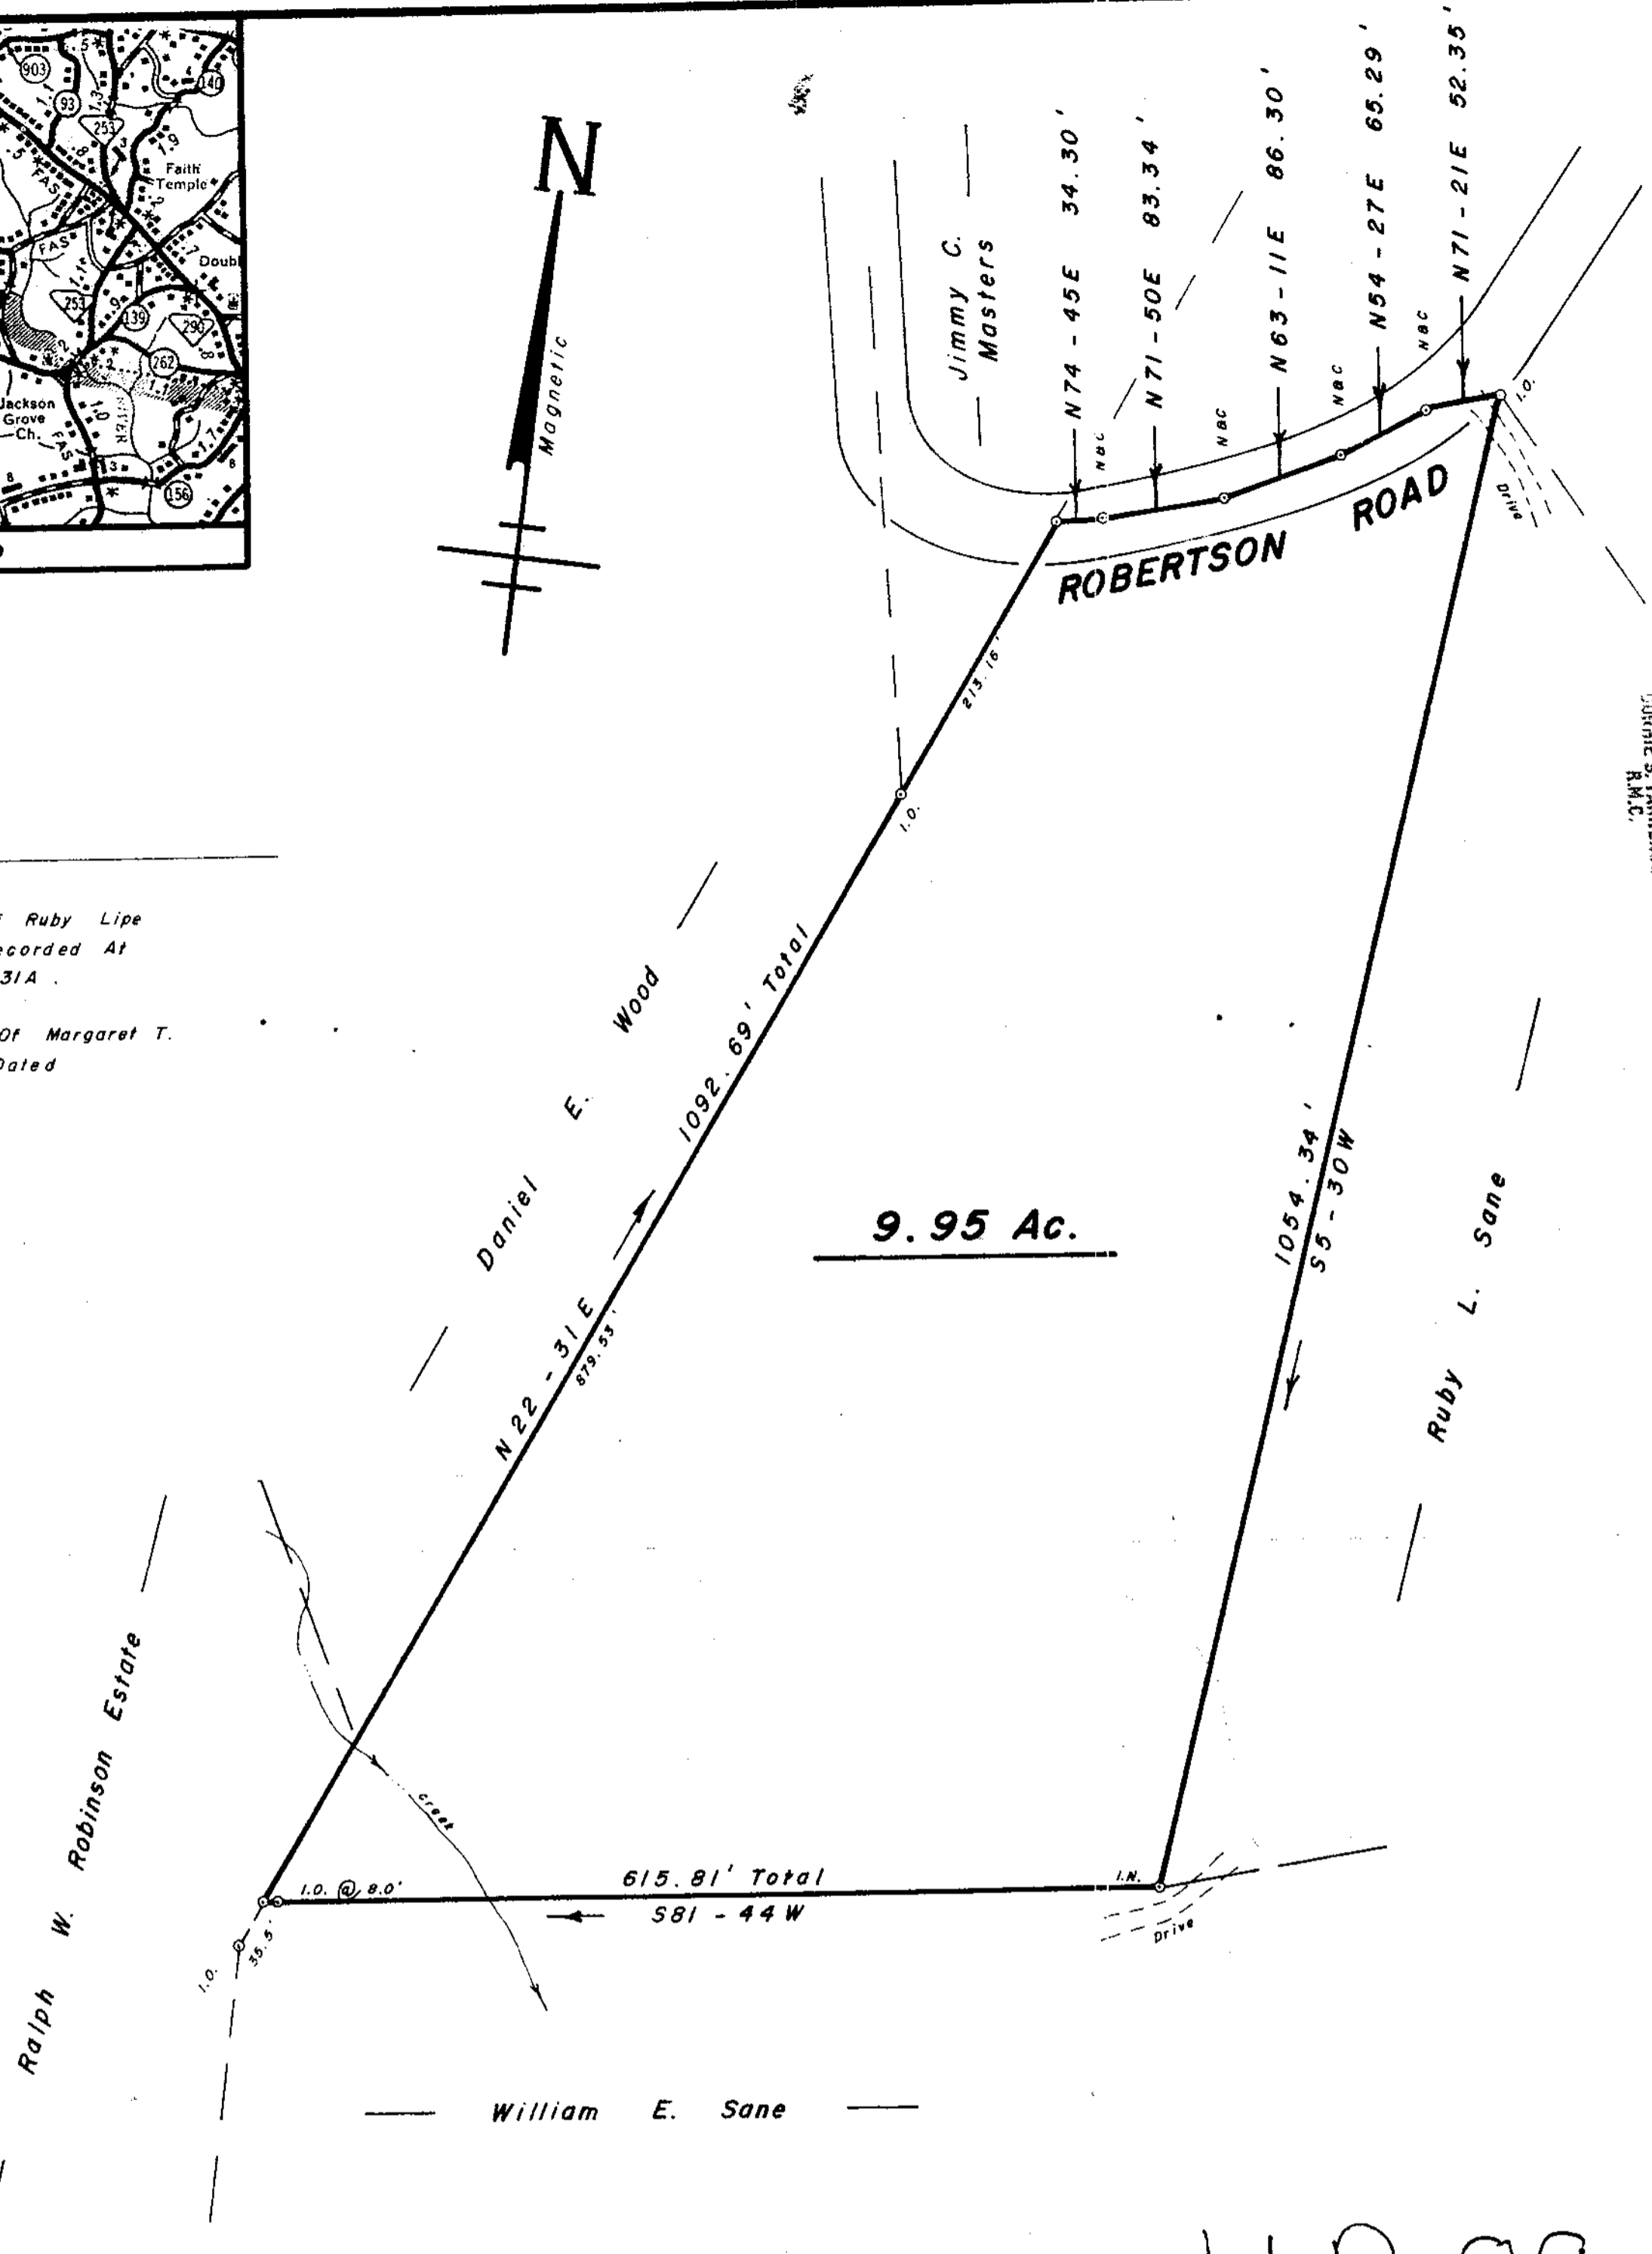

Location Map

Legend : I.O. --- Old Iron Pin
 I.N. --- New Iron Pin
 N&C --- Nail & Cap

Reference : See Plat Of Property Of Ruby Lipe Sane By T. T. Dill, Recorded At Plat Book 4L, Page 31A.
 See Plat Of Property Of Margaret T. Martin By T. T. Dill, Dated August 16, 1954.

FILED
 GREENVILLE CO., S.C.
 Aug 23 11 19 AM '85
 DORRIS S. TANKERSLEY
 R.M.C.

11P-89

SURVEY FOR
DANIEL E. WOOD
 NEAR TRAVELERS REST GREENVILLE CO.
 SOUTH CAROLINA
 AUGUST 6, 1985

AUG 23 1985 6447

W. R. WILLIAMS, JR.
 ENGR./SURVEYOR, Inc.
 P. E. & L. S. No. 3979
 15 S. MAIN STREET
 TRAVELERS REST, S. C.
 29690

I hereby certify that the ratio of precision of the field survey is 1/5000, as shown hereon and the area was determined by DIMO method of area calculation.
 W. R. Williams, Jr. 023
 P. E. & L. S. No. 3979