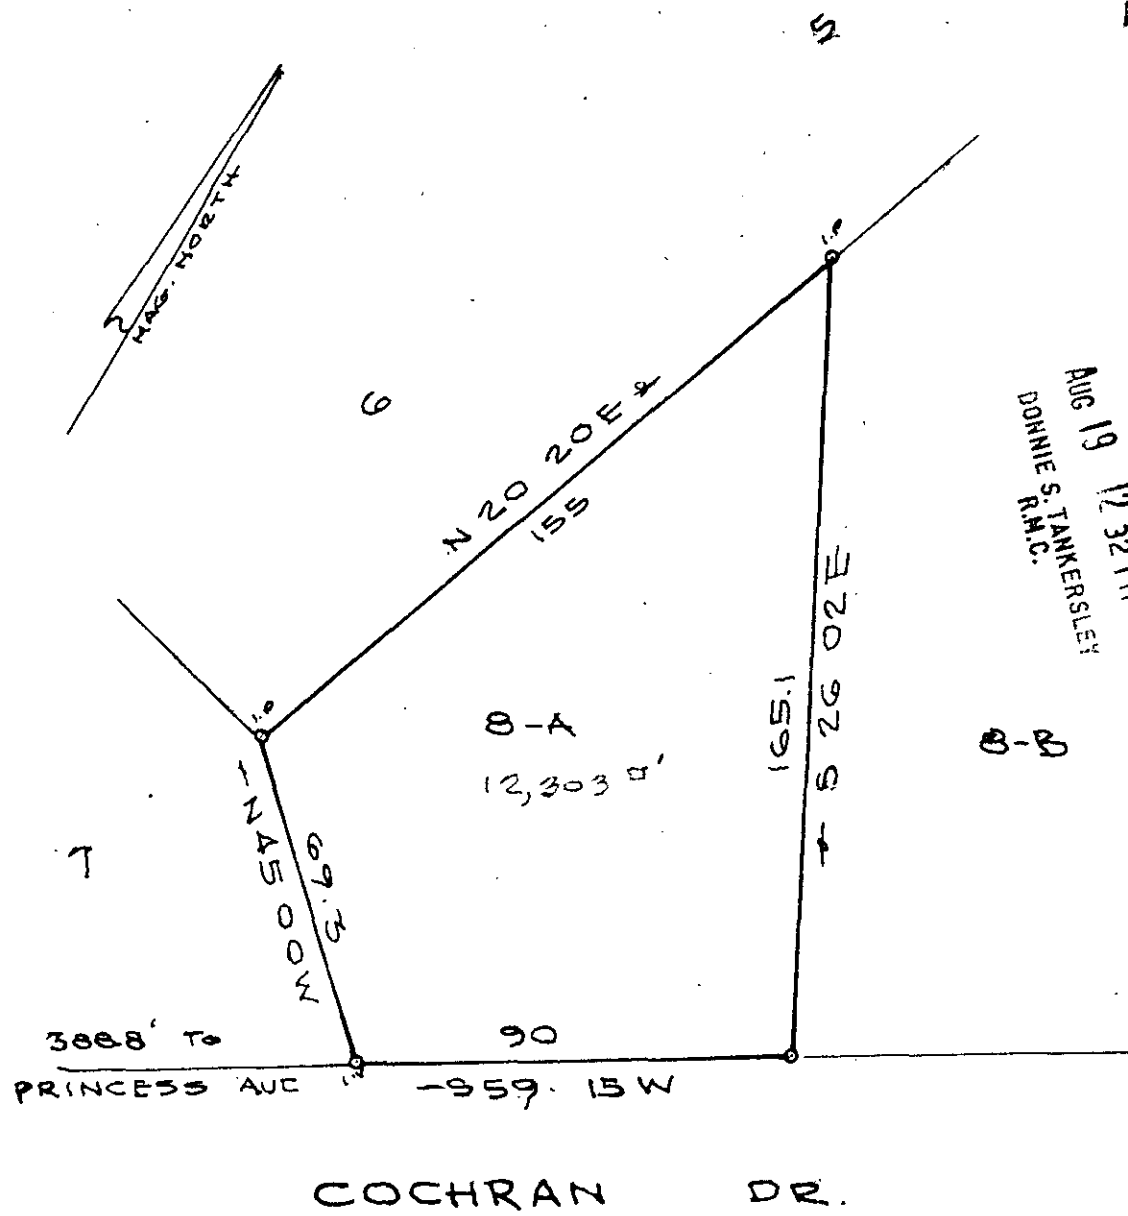

MICROFILMED

FILED
 GREENVILLE CO., S.C.
 AUG 19 12 32 PM '85
 DONNIE S. TANKERSLEY
 R.M.C.

THIS LOT DOES NOT LIE IN A FLOOD PLANE

PROPERTY OF
 JOE WILLIAMS
 JUDY B. WILLIAMS
 GREENVILLE CO., S.C.
 Scale 1"=40' MAY 18, 1984

11-4-81 5787

300 3 21A01