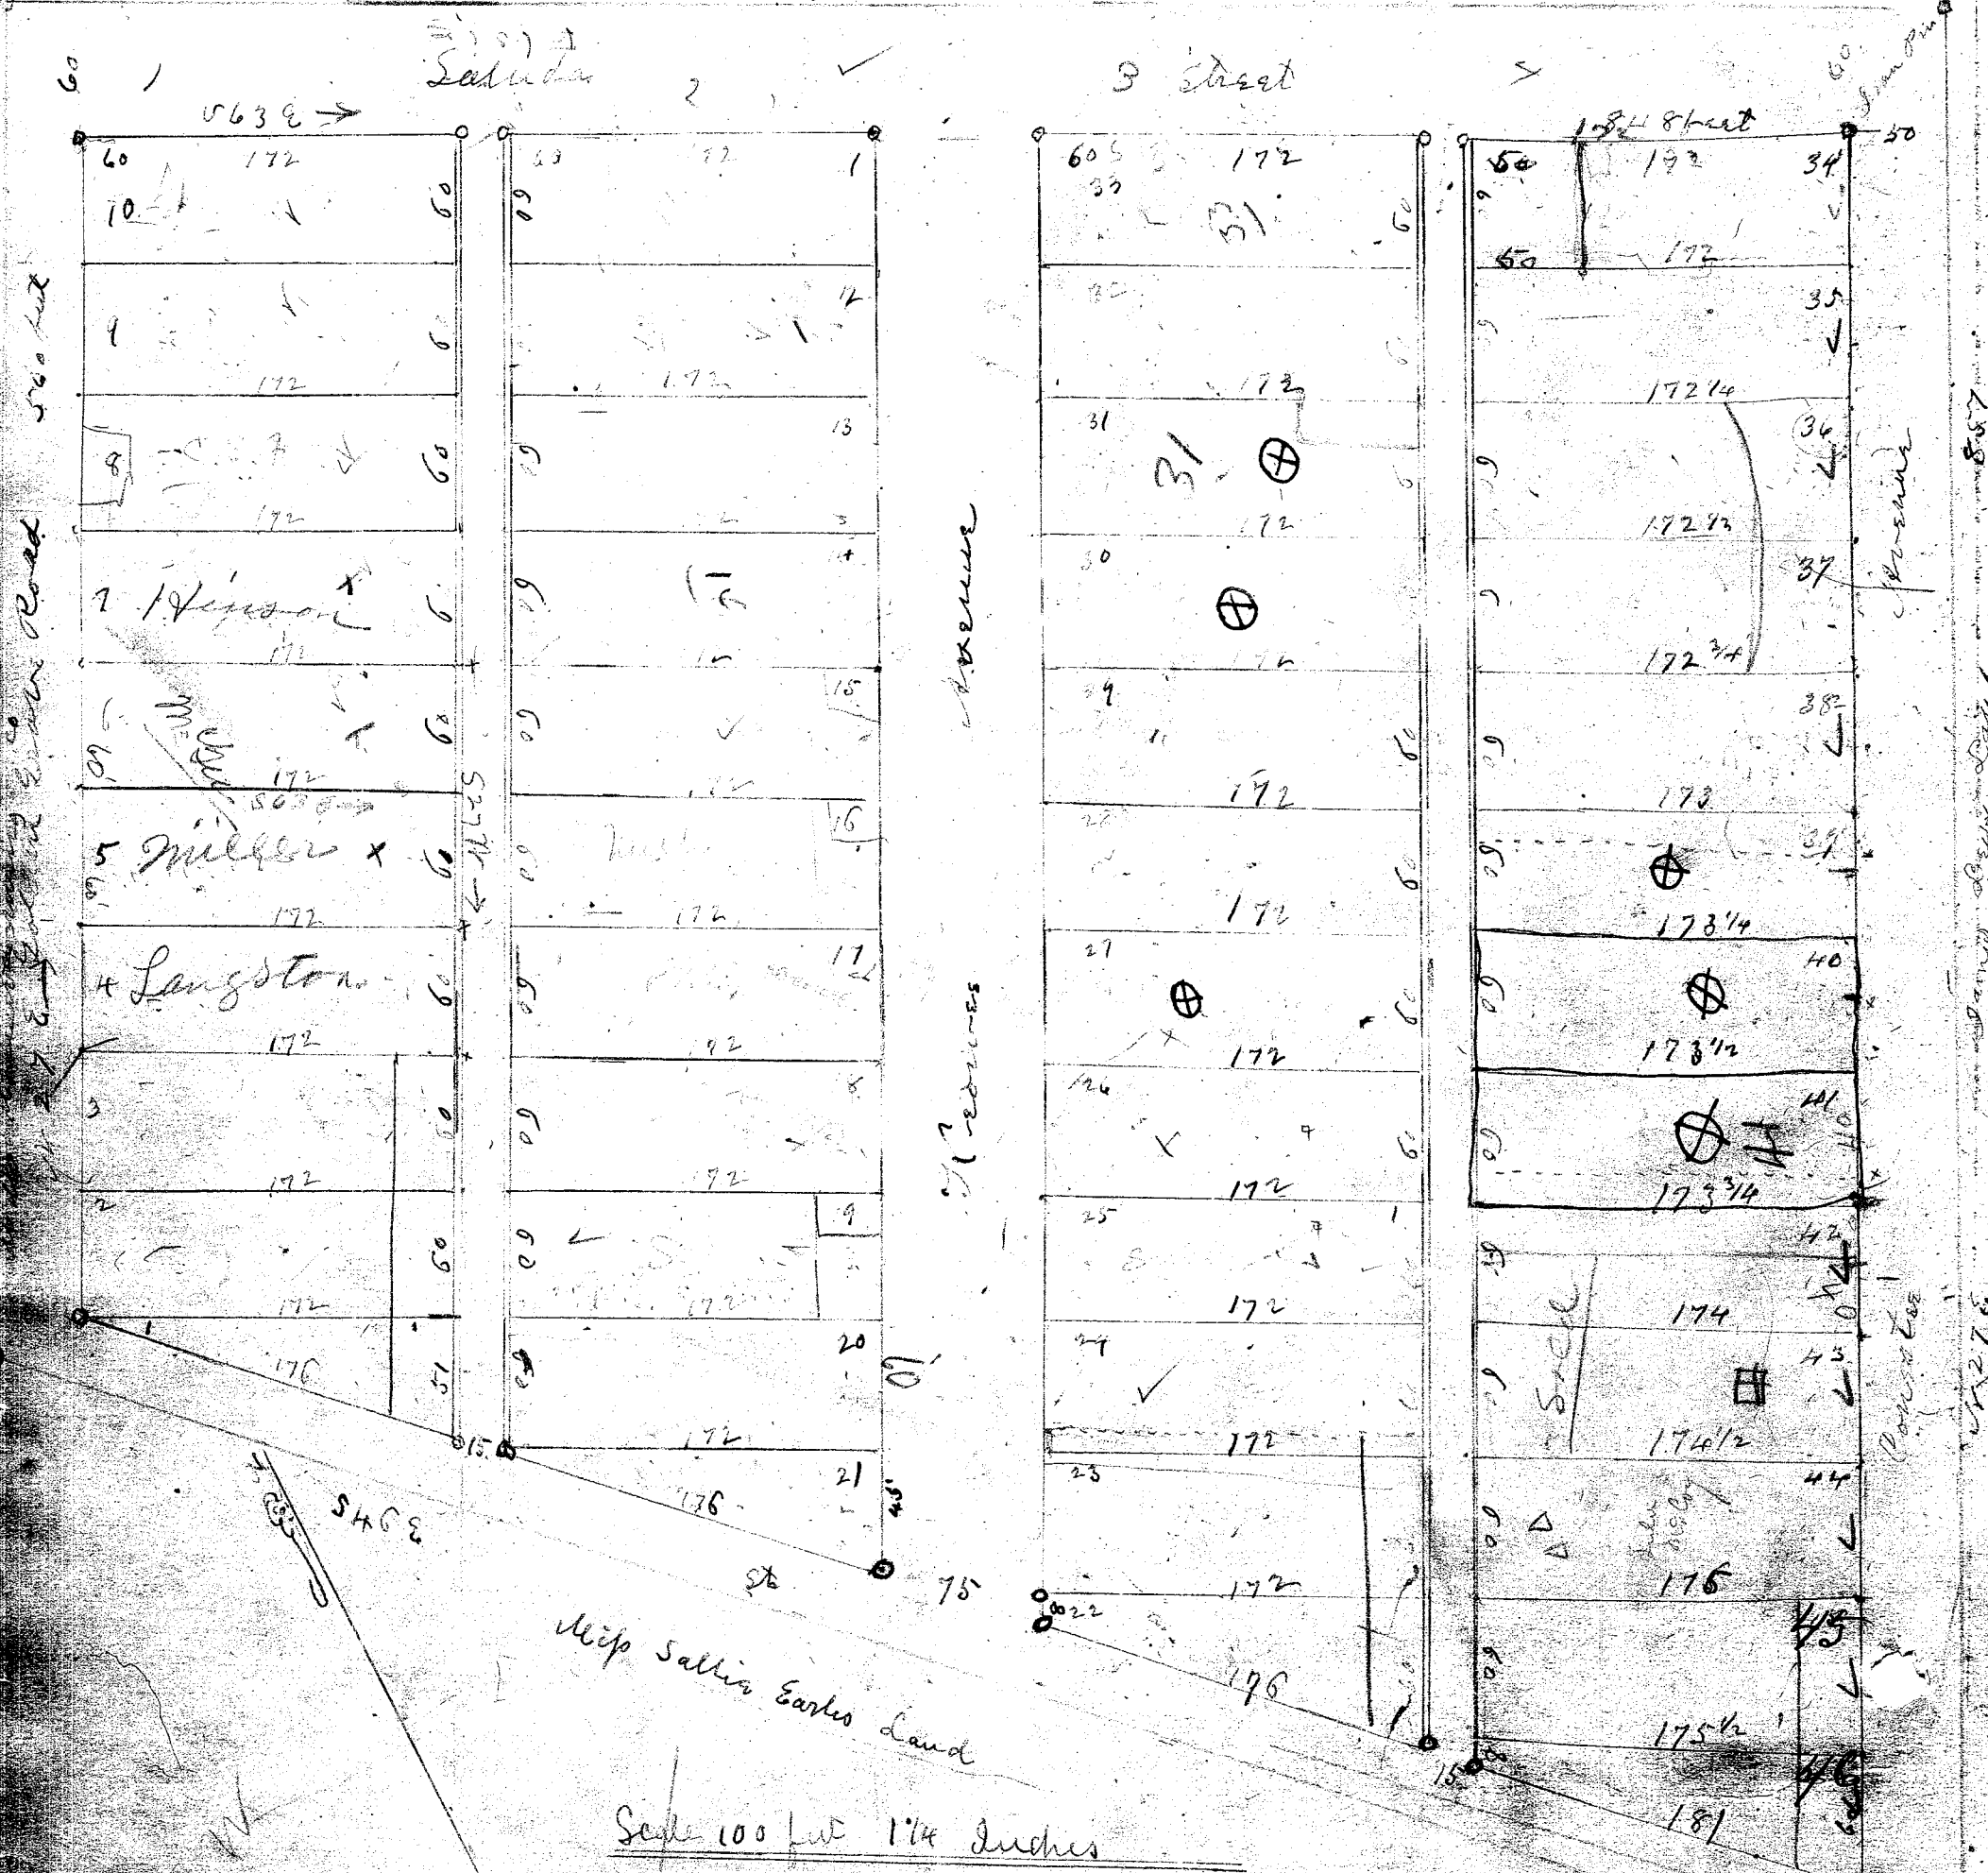

Don't Erase!

Reserved for Plot of South Cherokee Park

H.K. Thomas

60  
24

North Cherokee Park

Miss Sallie Earles Land

Scale 100 feet 1 1/4 inches

South Cherokee Park

James P. Miller survey

July 1st 1906

Same land conveyed July 17th 1906 to Cherokee Land Co. see deed Book 33 page 24

see deed Book 33 page 24