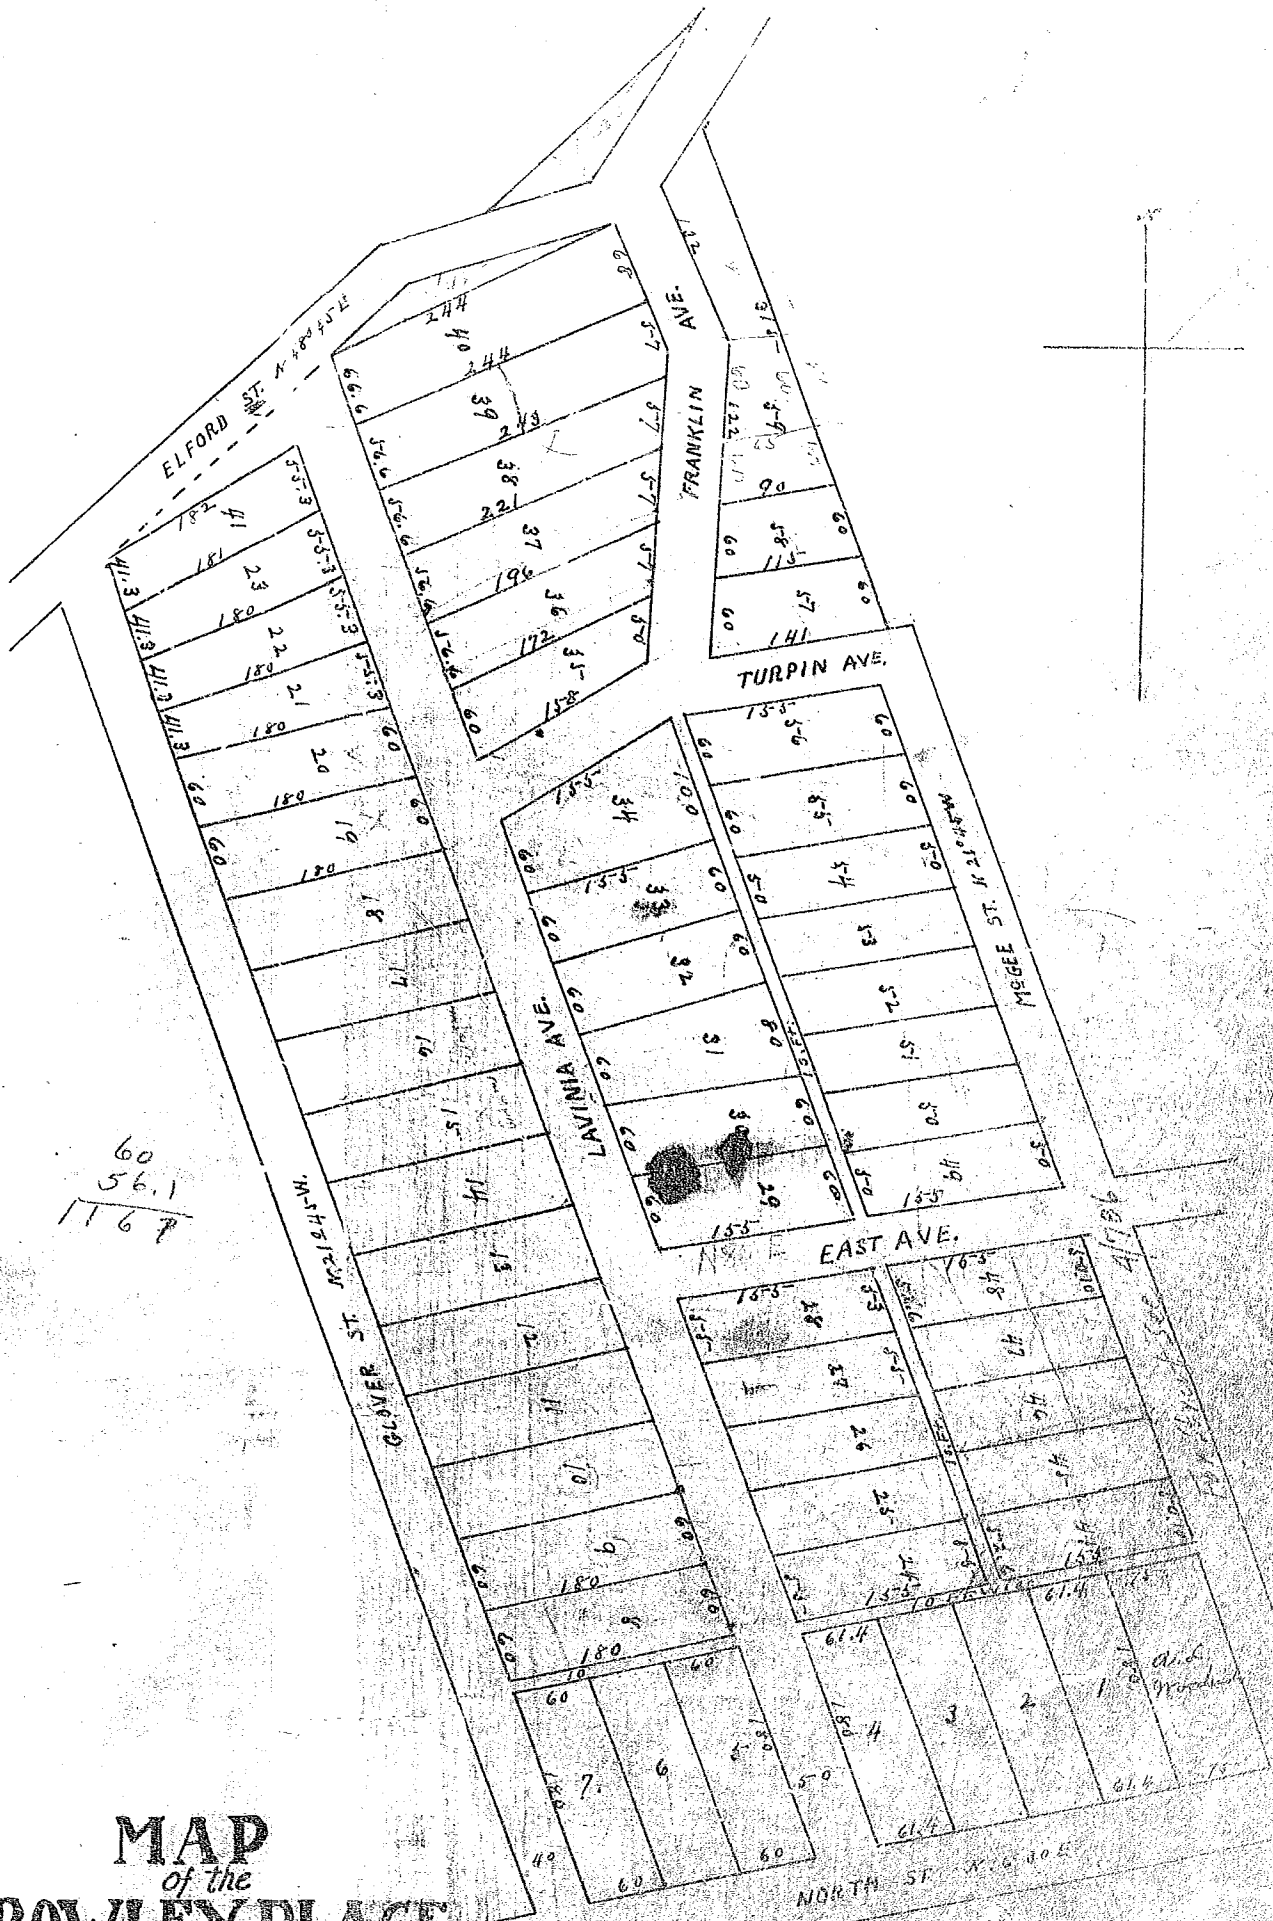

# MAP of the ROWLEY PLACE

situated on  
NORTH STREET  
GREENVILLE, S.C.

60  
56.1  
-----  
116.1

Resubd. Jan. 11, 1912