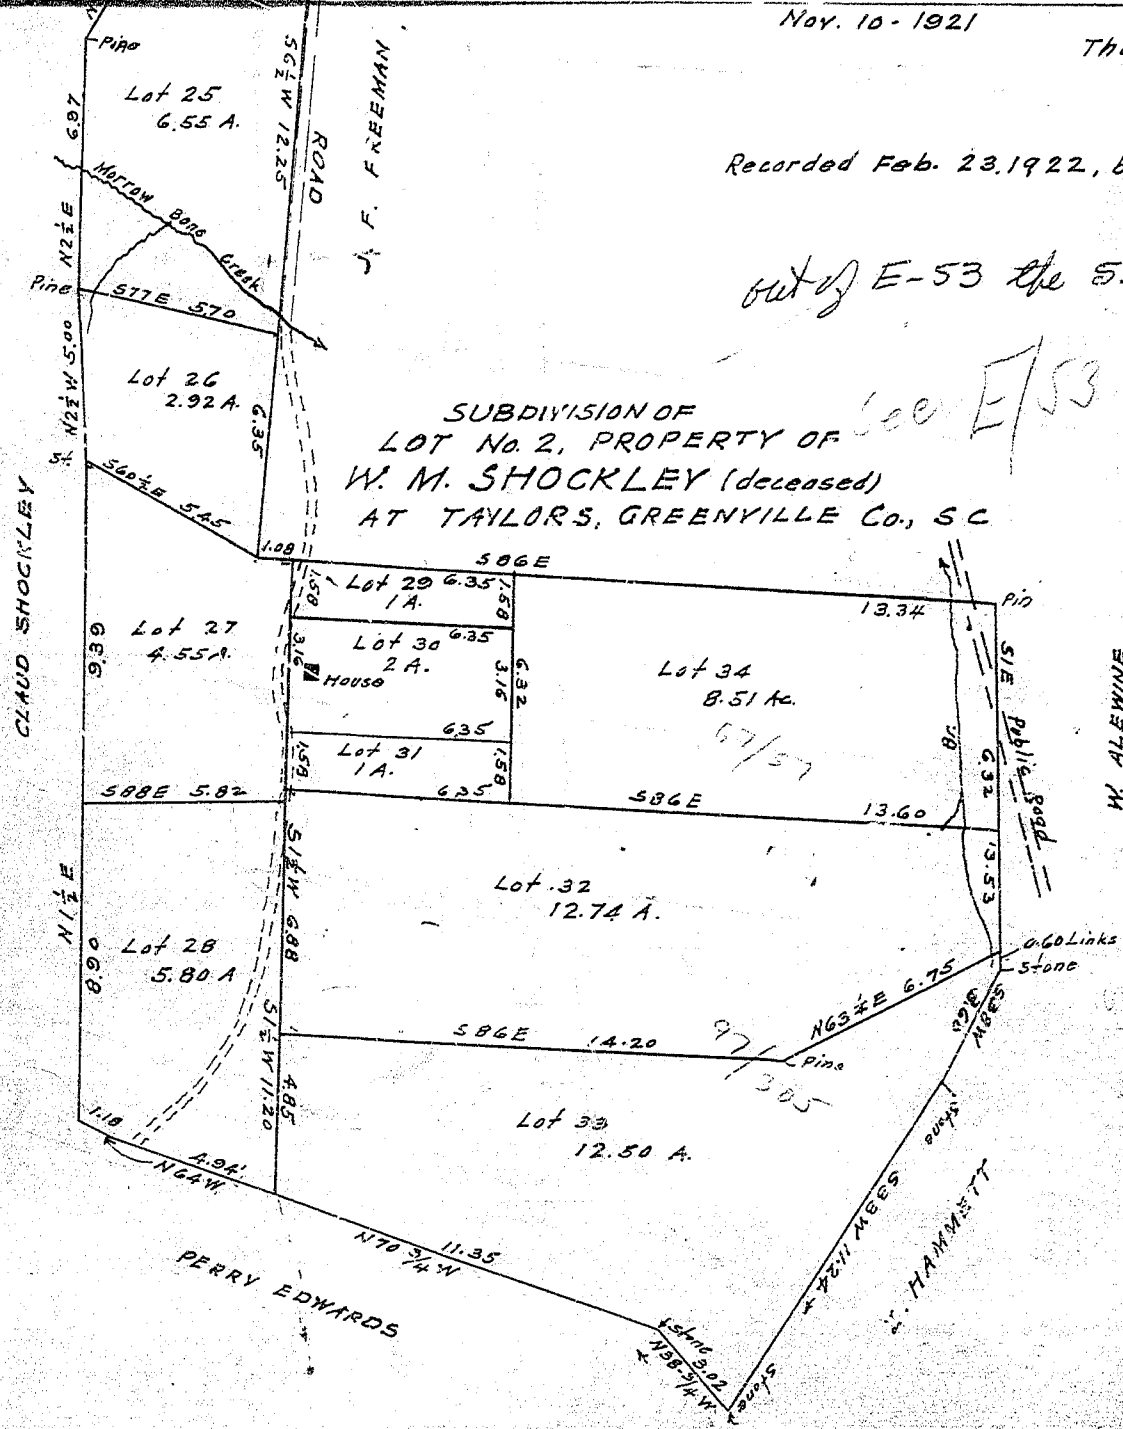

Nov. 10 - 1921

Thos. T. Linder  
Spartanburg S.C.

Recorded Feb. 23, 1922, by R.E.D.

out of E-53 the 551 ac tract

See E/53

SUBDIVISION OF  
LOT No. 2, PROPERTY OF  
W. M. SHOCKLEY (deceased)  
AT TAYLORS, GREENVILLE Co., S.C.

**BAD COPY**