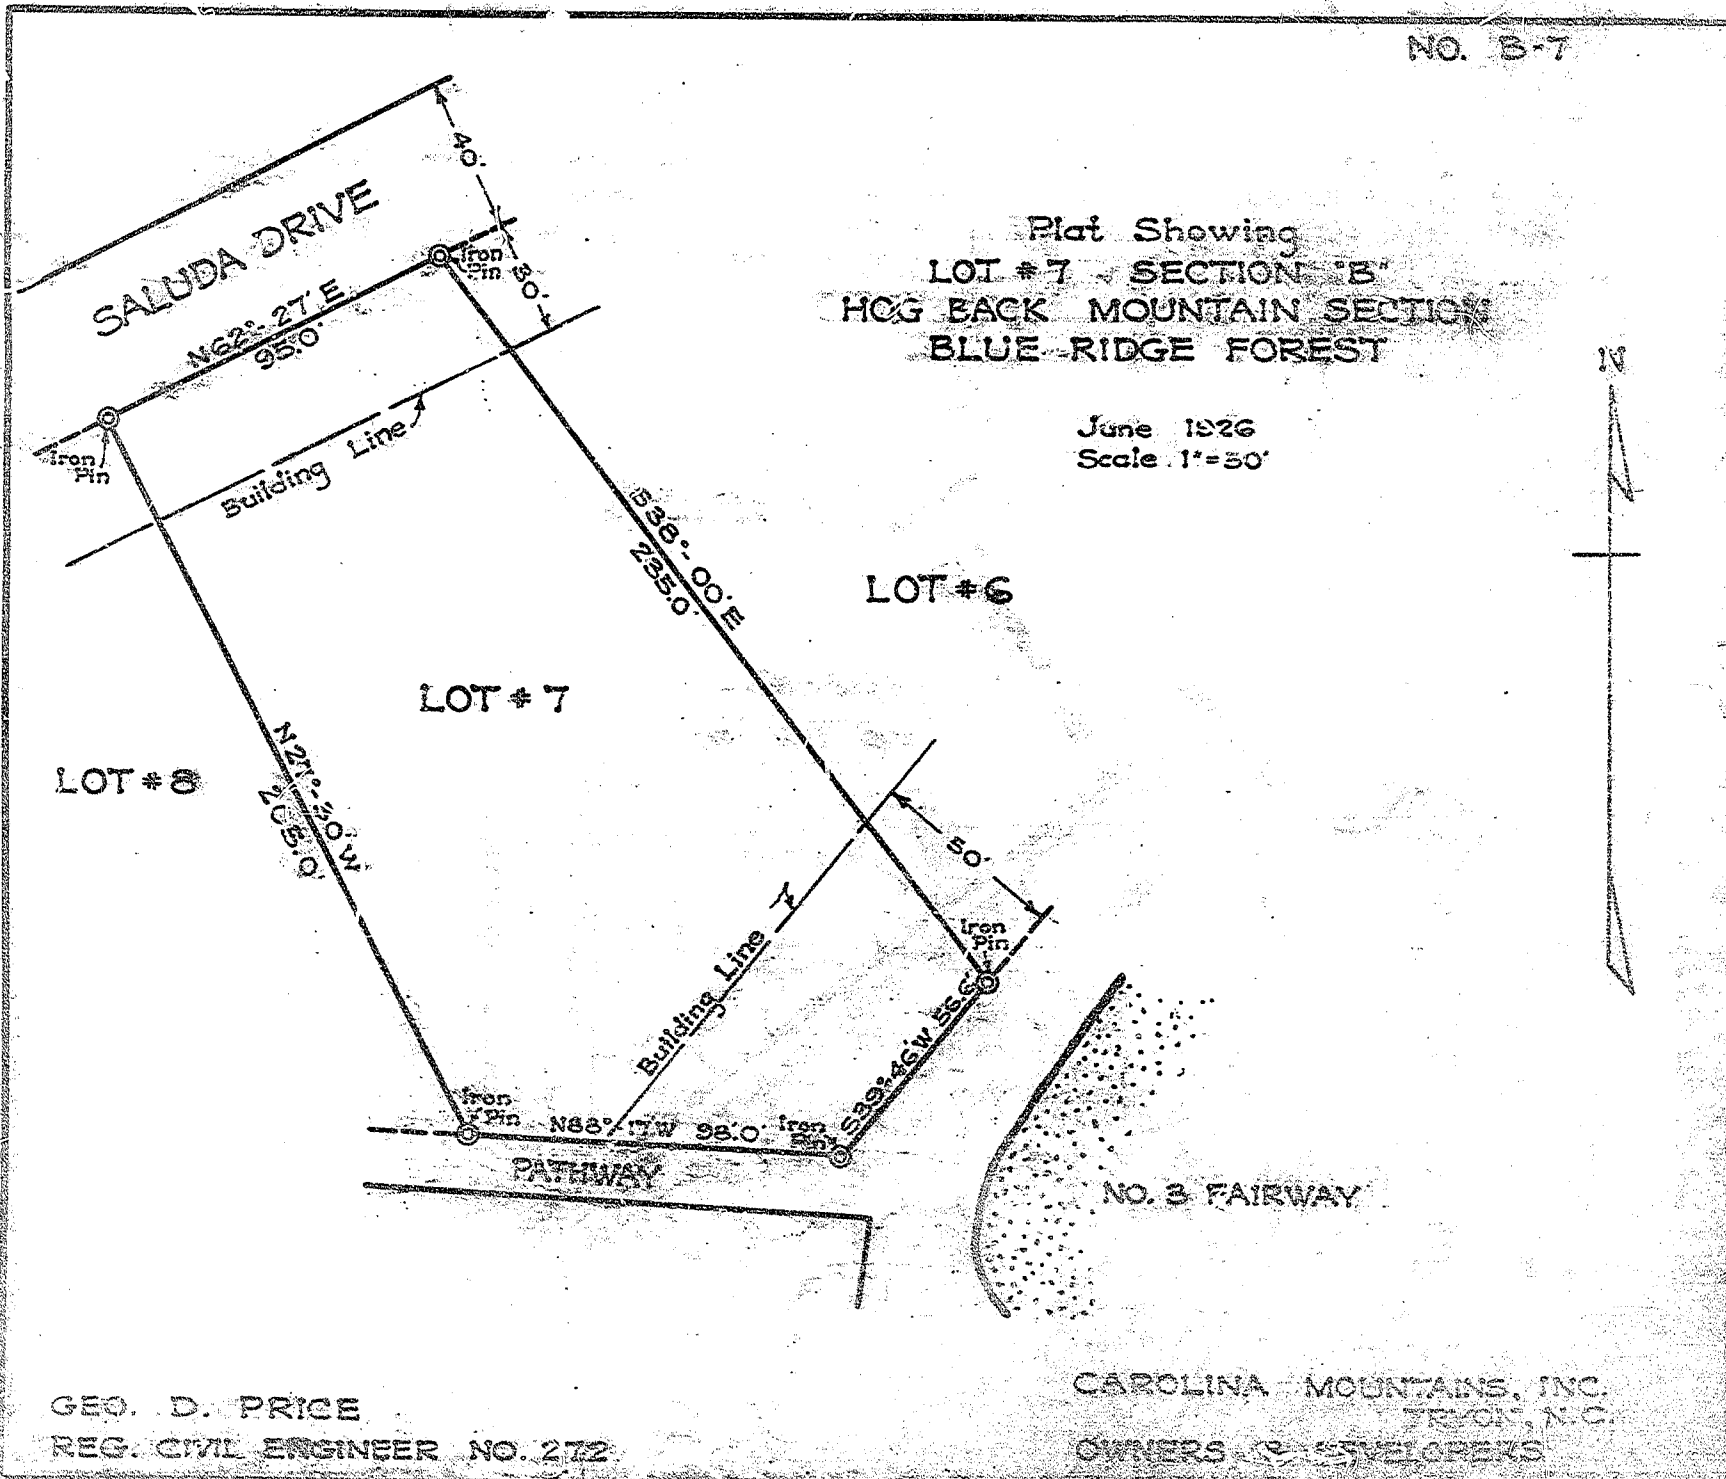

Plat Showing
LOT # 7 SECTION "B"
HOG BACK MOUNTAIN SECTION
BLUE RIDGE FOREST

June 1926
Scale 1"=30'

GEO. D. PRICE
REG. CIVIL ENGINEER NO. 272

CAROLINA MOUNTAINS, INC.
FELIX, N.C.
OWNERS & DEVELOPERS

Recorded July 2, 1926 (9:00 am) by Kay Lee