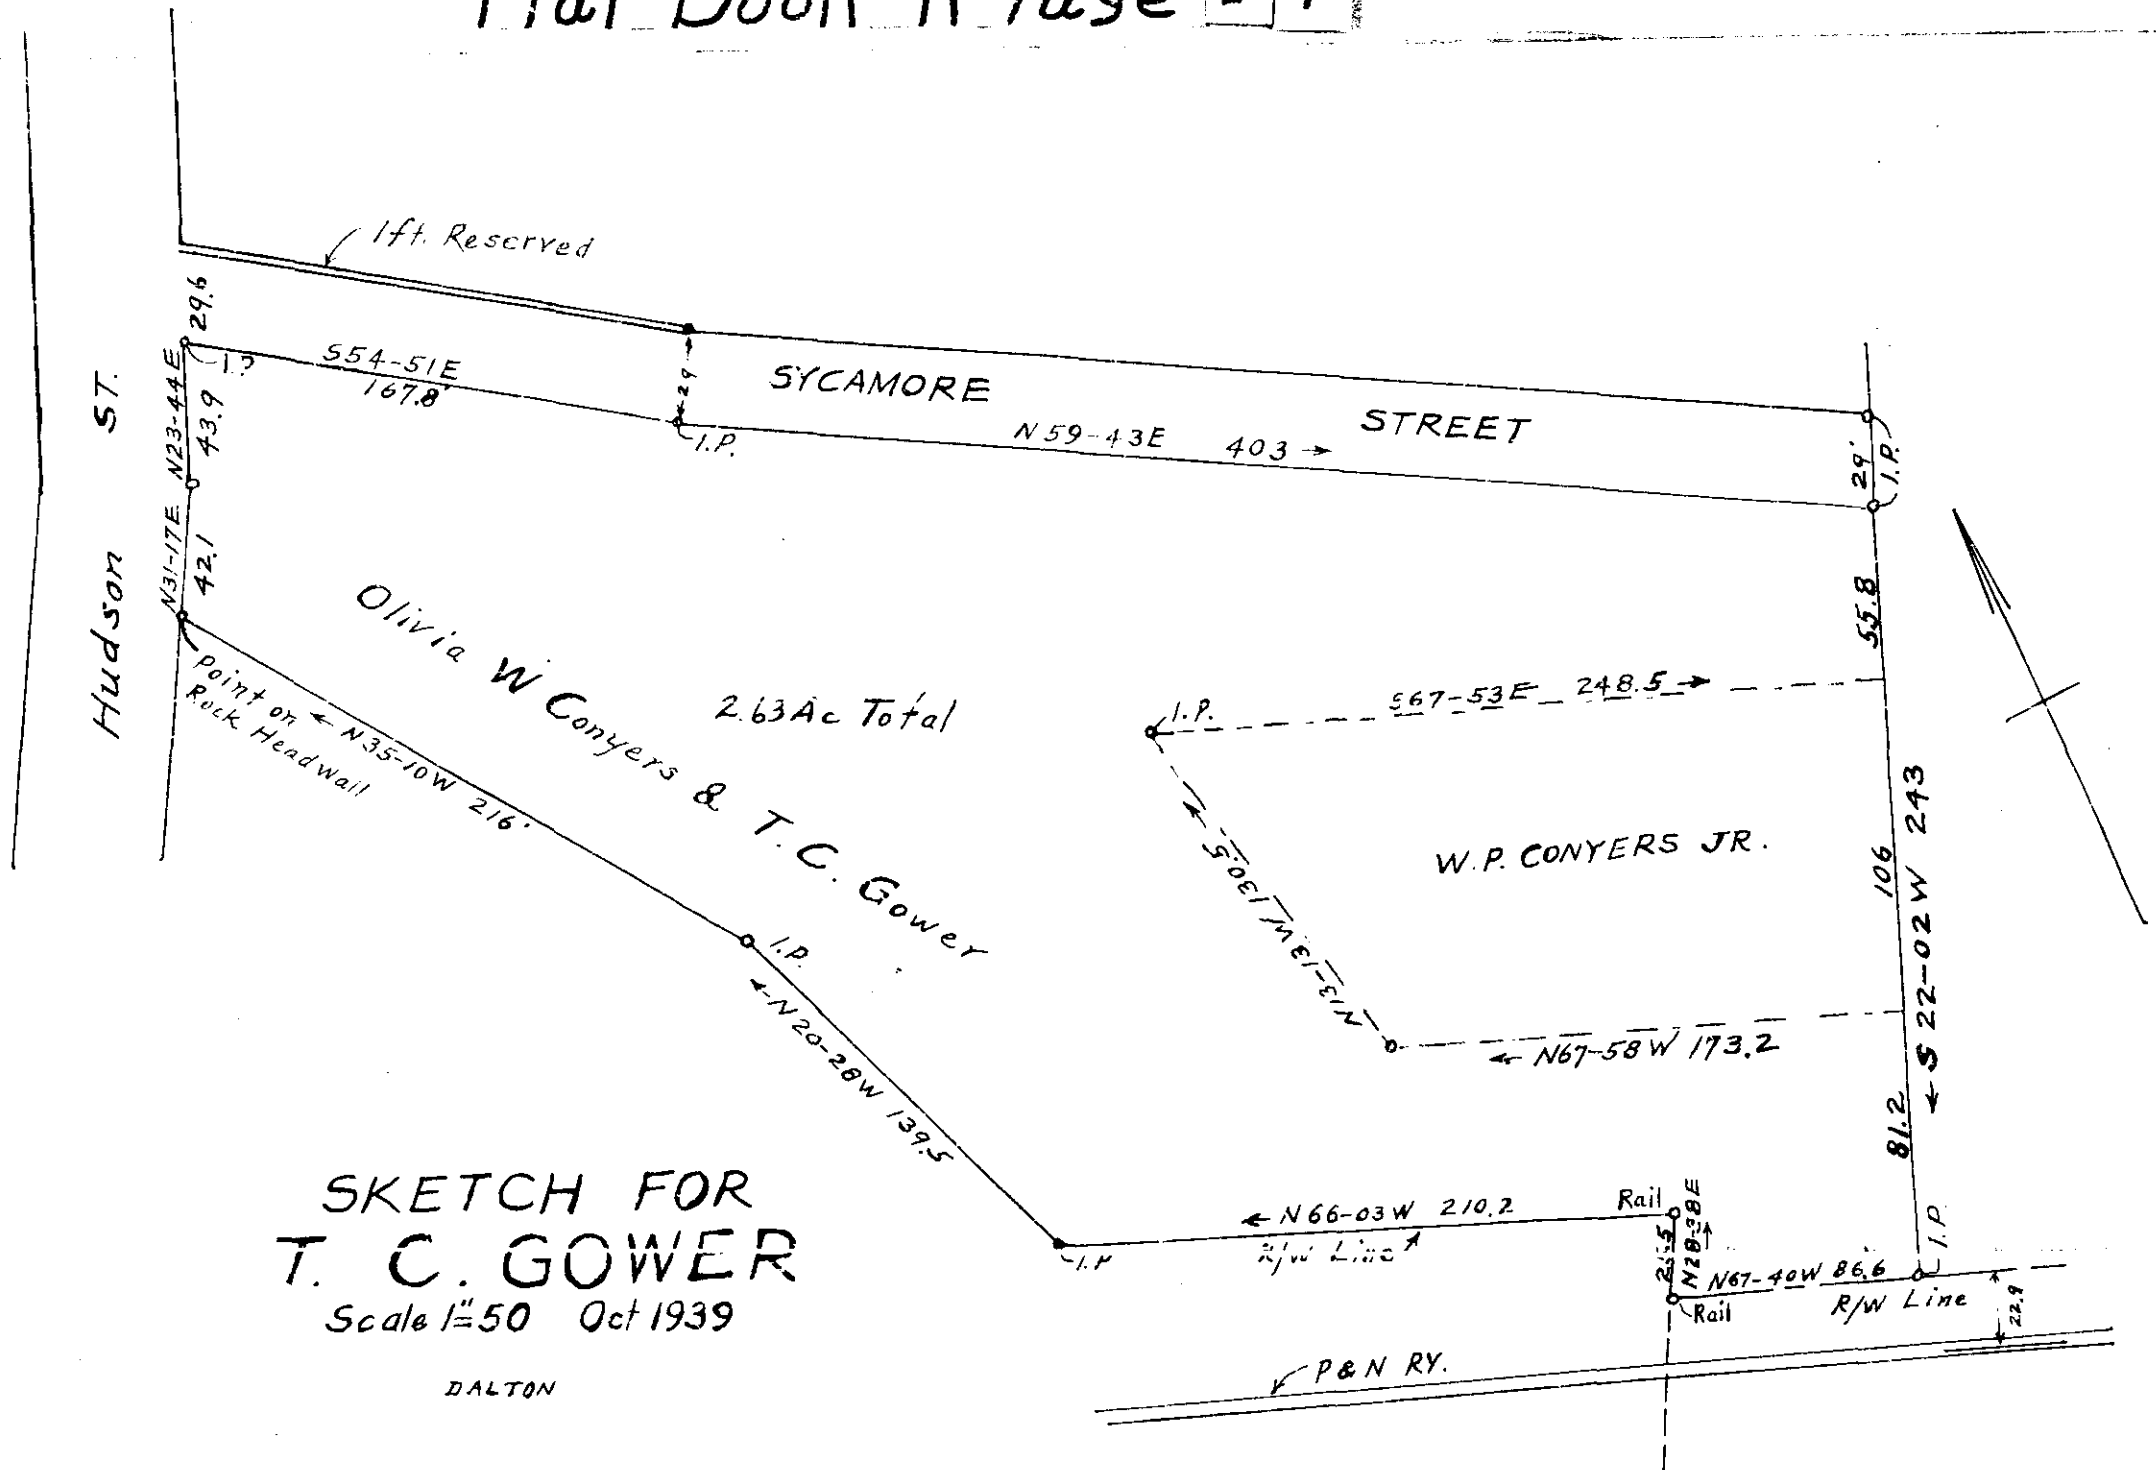

Plat Book-K-Page 17

SKETCH FOR
T. C. GOWER
 Scale 1"=50 Oct 1939

DALTON

25 Oct 1939
 5 Plate
 17

Books 116-180

Ellie Furmworth
 #13546