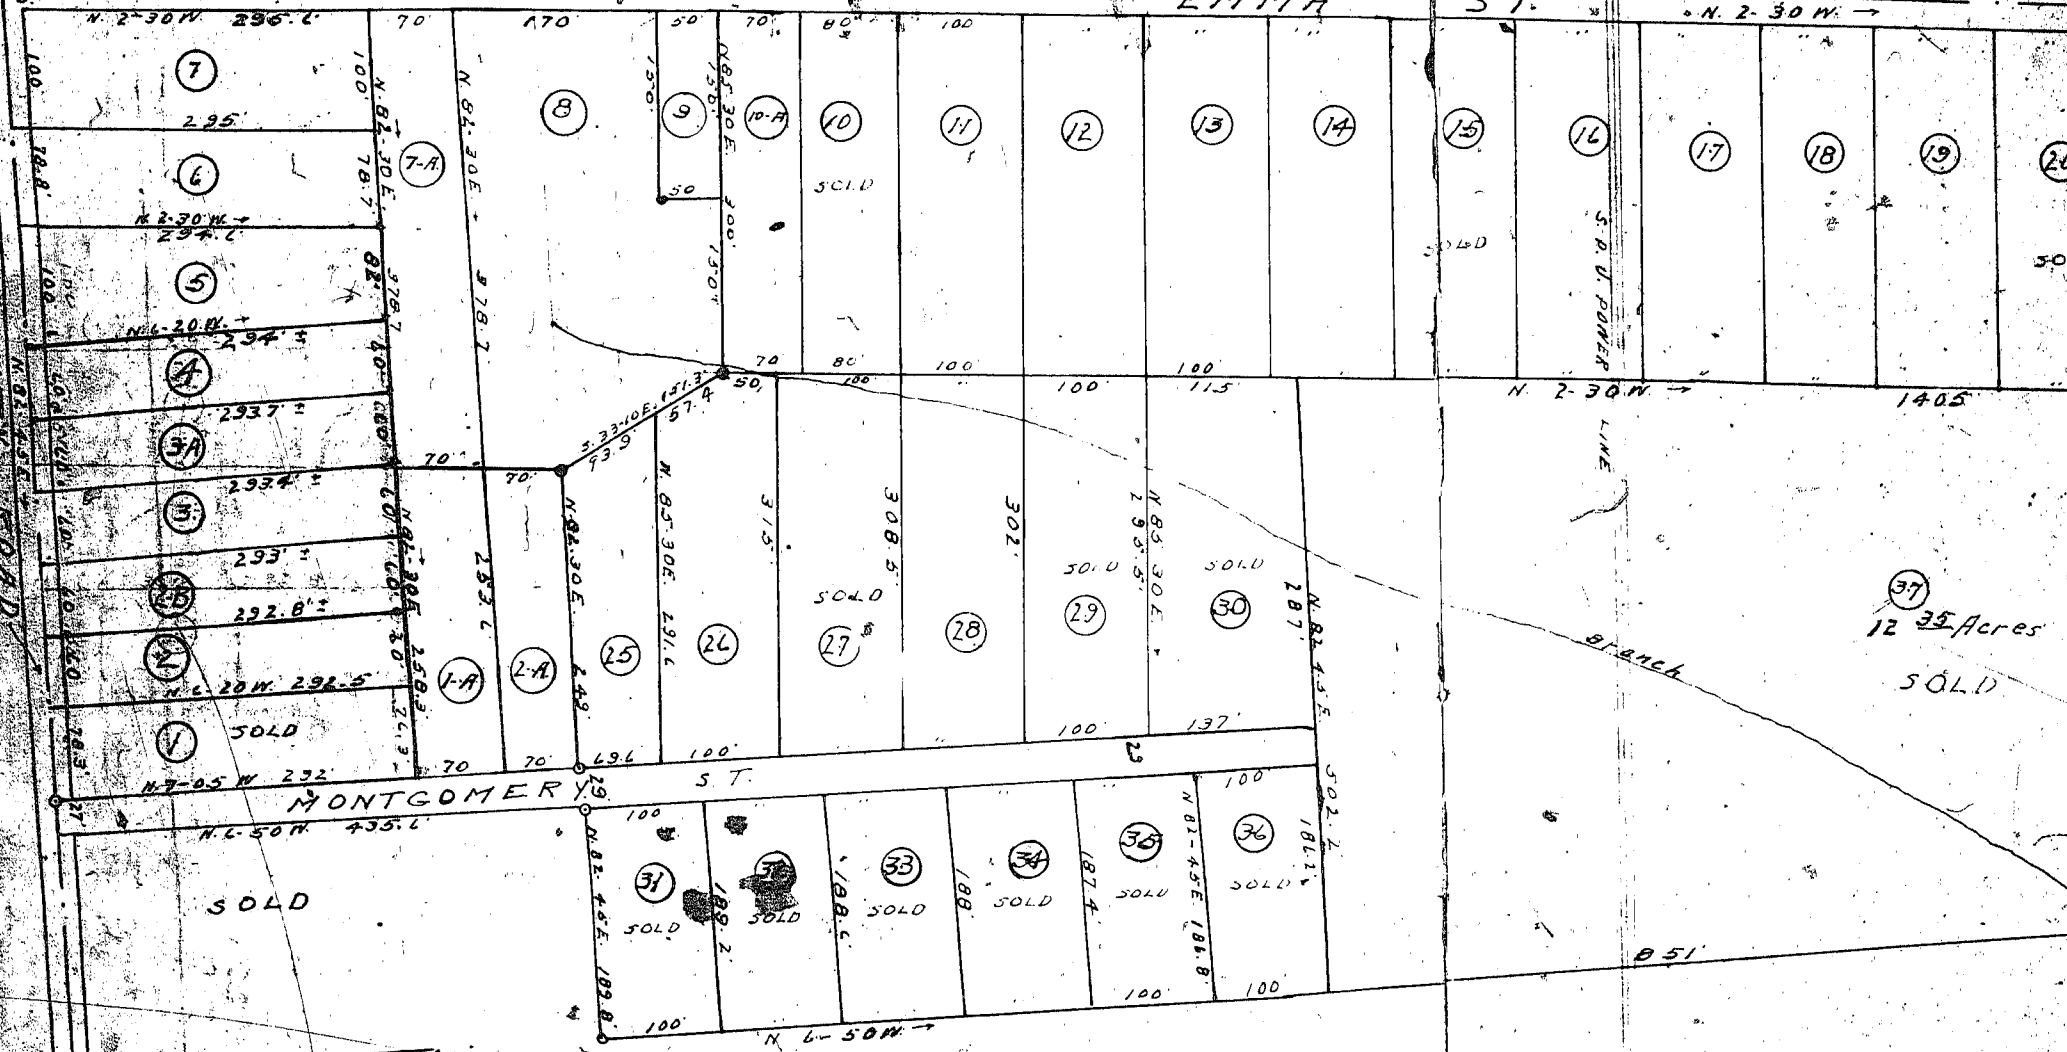

N. 2-30 W. →

1405

4-20'

LINE

37
12 35 Acres
SOLD

Branch

PROPERTY OF
LADYS G. HACK

PARIS STA. GREENVILLE CO. S-C.
MARCH 14, 1941

W. J. Riddle. SURVEYOR

NOTE PLAT REVISED SEPT. 17, 1941

BY W. J. R.

COLUMBIAN ROAD

PROPERTY LINE

EMMA ST.

N. 2-30 W.

MONTGOMERY ST.