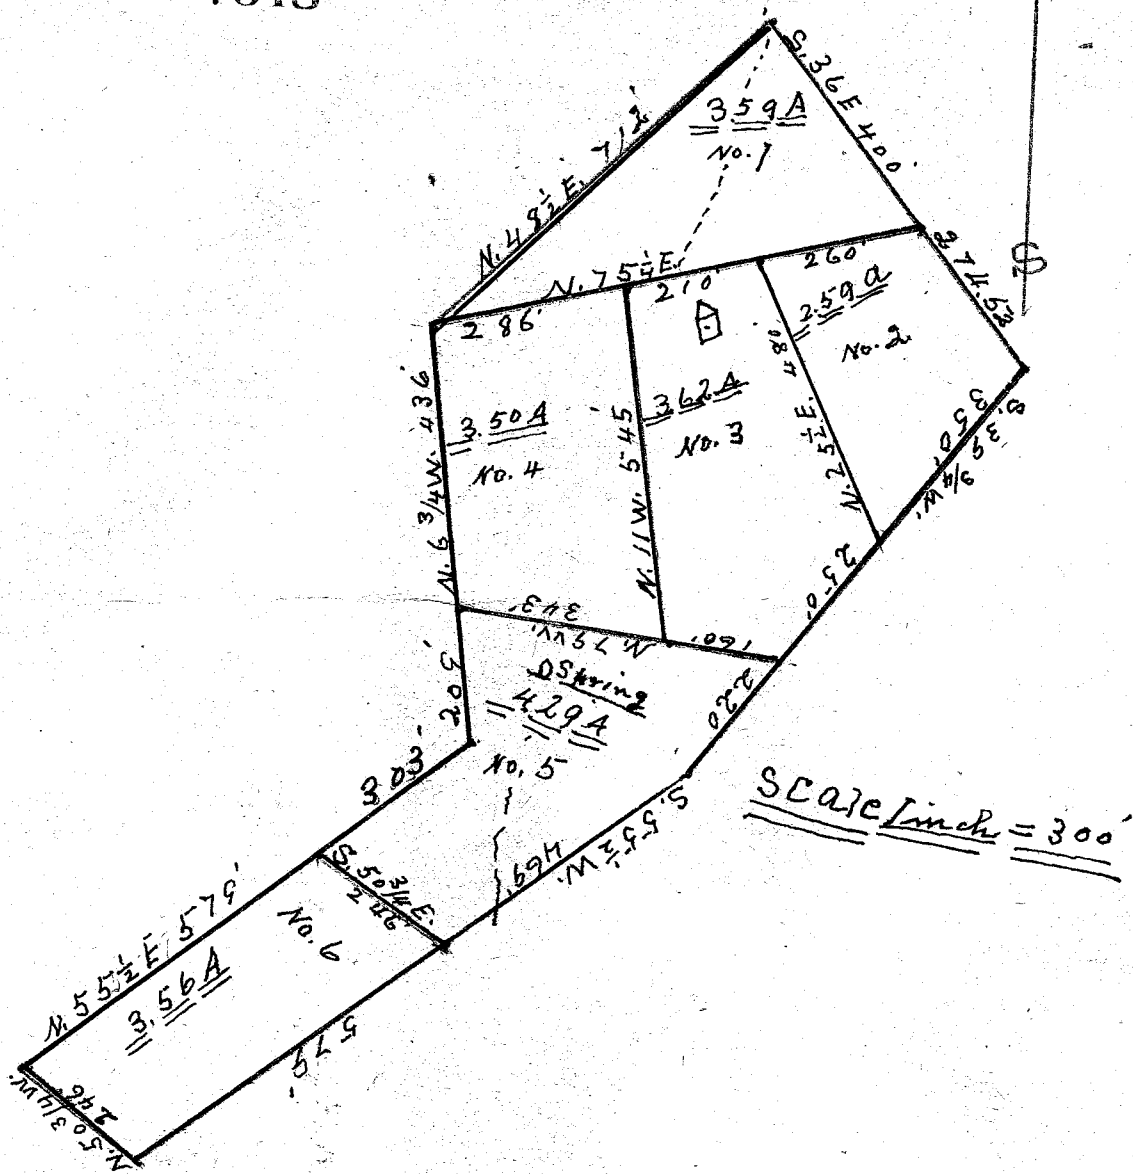

JUN 25 1945

7348

JUN 25 1945 AM

South Carolina, Greenville County,

The above plat represents the estate of the late R.D. Hiers located in Grant Township, as agreed upon by all his heirs, Surveyed May 28th 1945. Iron pins at all corners.

G. A. Ellis, Surv.

7348 Filed This 25 day of June 1945
 and Recorded in Vol. 0 Page 171 M.
 Ollie Jamsworth
 Register of Deeds Greenville County, S.C.