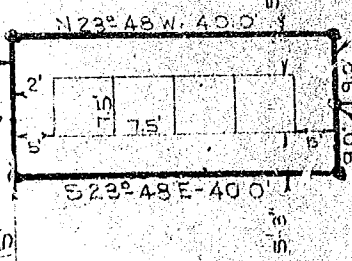

SHAVINGS HOPPER

STACK
CONCRETE PAD

DETAILS OF SUBSTA. LOT
SCALE: 1" = 20'

STEEL
HEEDLE
MFG.
CO.

SERVICE
W/ TAP

FOR DETAILS OF SUBSTA
LOT SEE ABOVE

FILED
SERVILLE CO. S.C.
NOV 17 2 21 PM 1948

THE FARMWORTH
R.M.C.