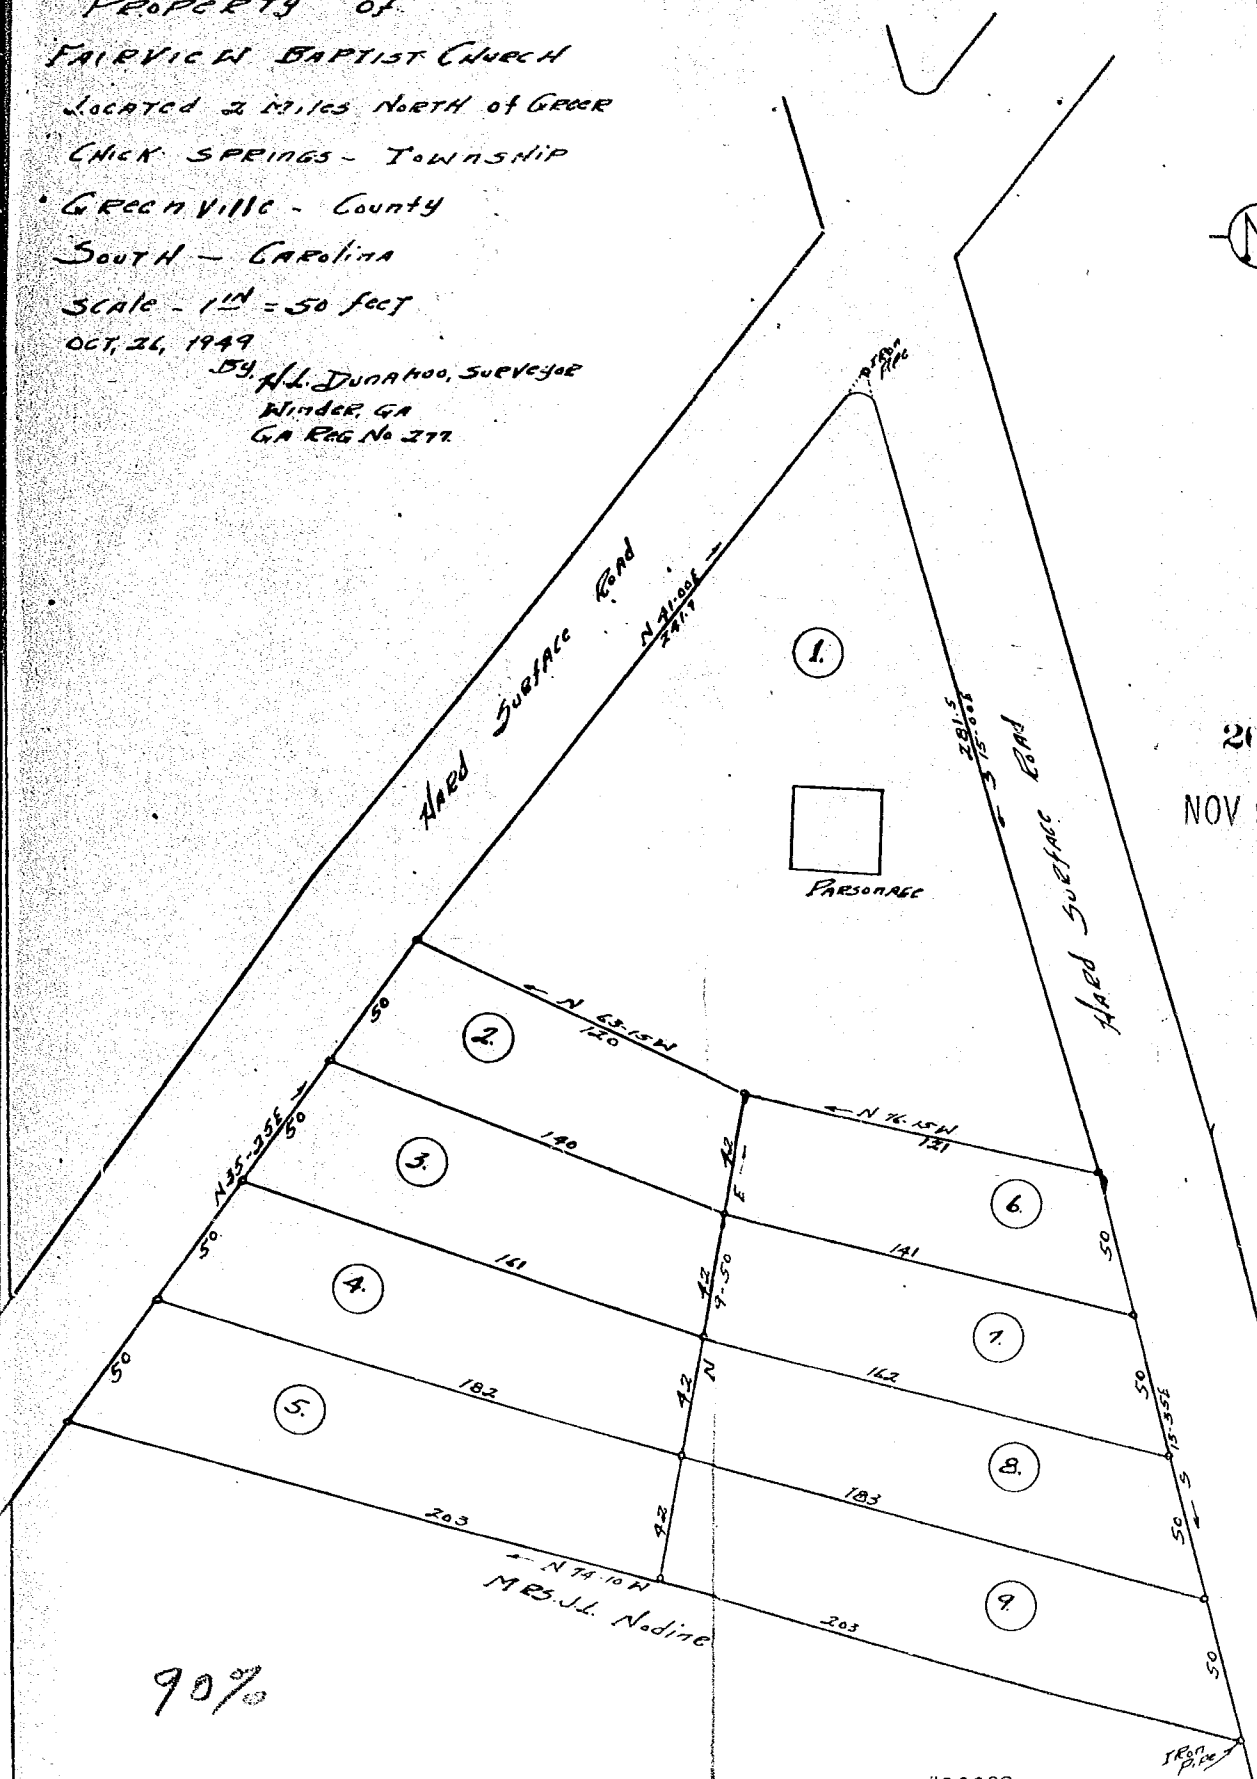

PROPERTY OF  
 FAIRVIEW BAPTIST CHURCH  
 LOCATED 2 MILES NORTH OF GEOR  
 CREEK SPRINGS - TOWNSHIP  
 GREENVILLE - COUNTY  
 SOUTH - CAROLINA  
 SCALE - 1" = 50 FEET

OCT. 26, 1949  
 BY A. L. DUNNHOOD, SURVEYOR  
 WINDER, GA  
 GA REG No 277

26602

NOV 9 1949

90%