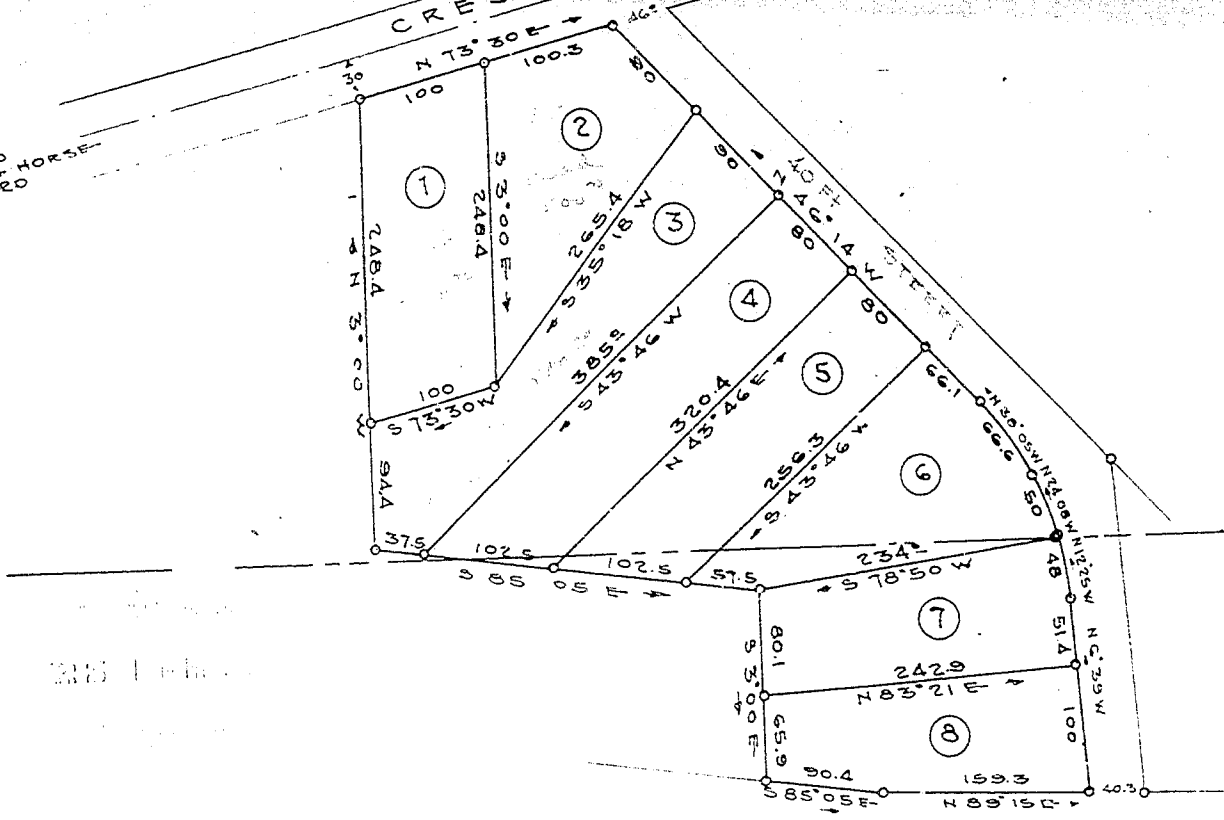

Recorded April 23rd. 1951 at 1:10 P. M. #9381

TO WHITE HORSE RD

TO AUGUSTA RD

CRESTFIELD RD

POWER LINE

1951

APR 23 1951

PROPERTY OF

ALBERT Q. TAYLOR

NEAR

GREENVILLE, S.C.

SCALE 1"=100

MAY 1950

IRON PINS AT ALL CORNERS

C. C. JONES REG. ENGR #1144