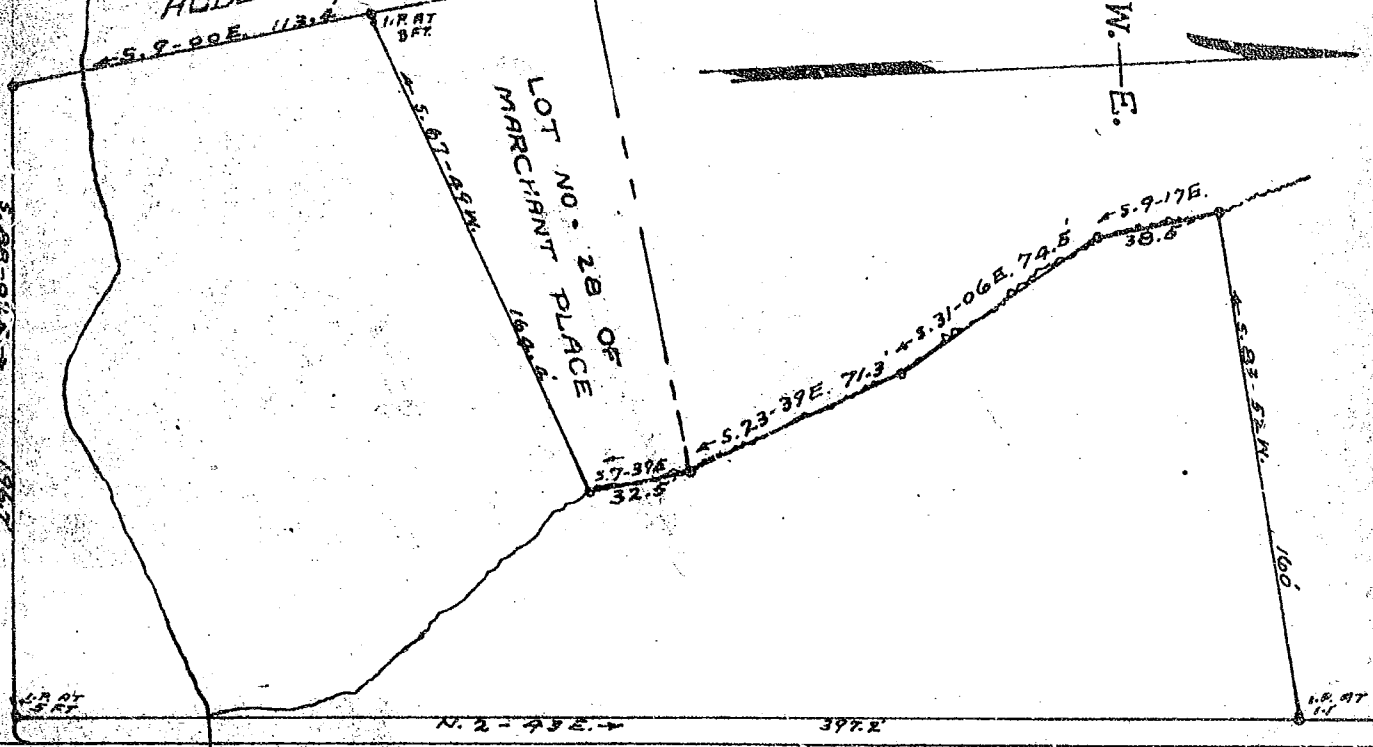

CANNON AVENUE
1967

ALBERT STREET

LOT NO. 28 OF
MERCHANT PLACE

LINE STREET

PROPERTY OF
Mrs. E. J. BLANTON

LOCATED IN GREER
CHICK SPRINGS TOWNSHIP GREENVILLE COUNTY
SOUTH CAROLINA

SCALE: 1" = 40 FEET JUNE 19 1950

SURVEYED OCT 5 1948

H. S. BROCKMAN, REG. SURVEYOR.
GREER, S. C. NO. 959

1.31 ACRES.

Recorded March 13th, 1952 at 2:11 P. M. #6090

6090
MAR 13 1952

WILLIE HARRIS WORTH
R. M. C.